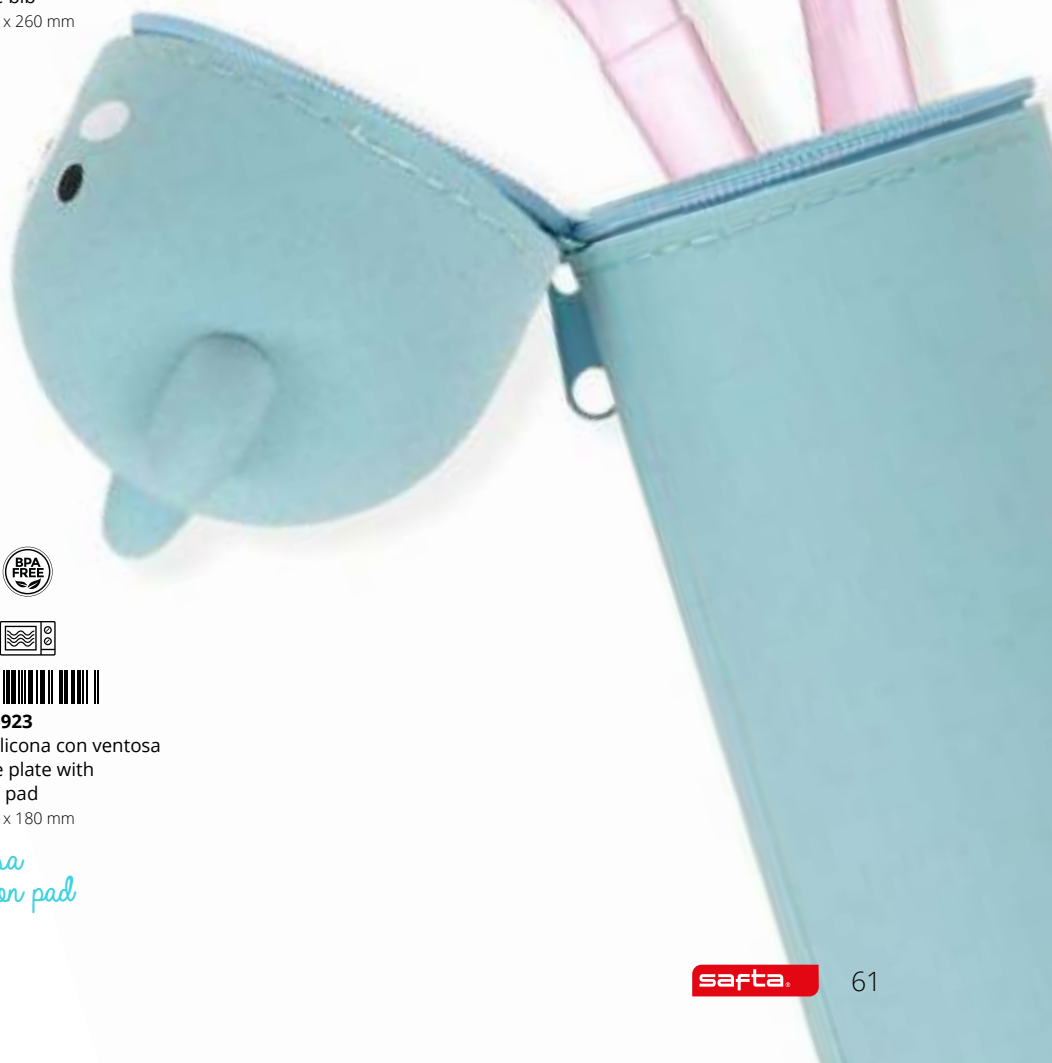

↖ *Con ventosa*
With suction pad