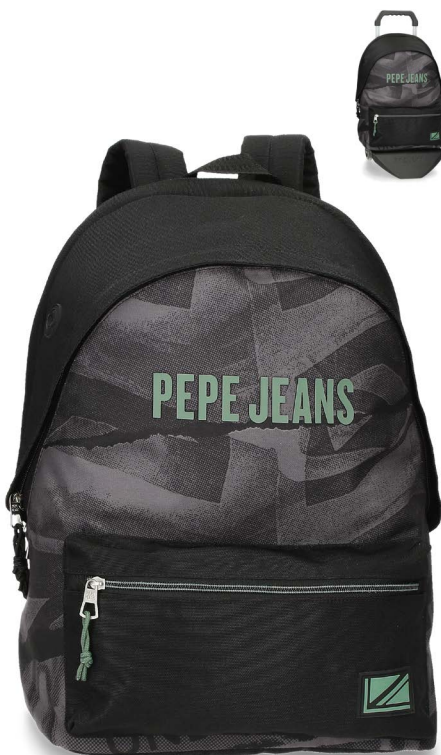

Ref. 64824D
Adaptable