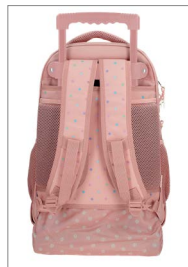

Ref. 67247
Portatodo Tres
Compartimentos /
Carry All Three
Compartments
22x10x9cm