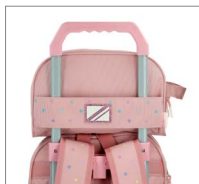

Ref. 67244
Necesar Adaptable Dos
Compartimentos /
Adaptable Two Com-
partments Beauty Case
26x16x12cm