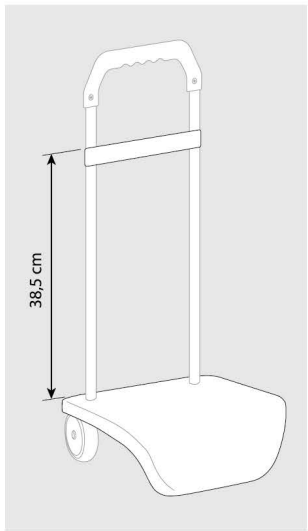

MOVON

10179.

**Carro grande /
Big trolley cart**

Especialmente diseñado para mochilas a partir de 37cm de altura.
Specially designed for backpacks as of 37cm in height.