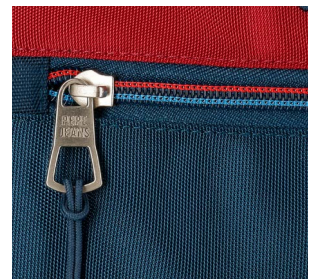

CHEST

64702

IN&OUT

Composición / Composition: 100% PES

DETALLES / DETAILS