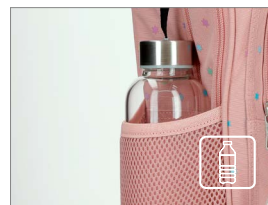

DETALLES / DETAILS

Bolsillo lateral para botella / Lateral pocket for bottle

NEW COLLECTION

SS

Ref. 67222
Mochila Dos Compartimentos /
Backpack Two Compartments
30x40x12cm

Ref. 67222D
Adaptable

Ref. 67222T
con Carro / with Trolley