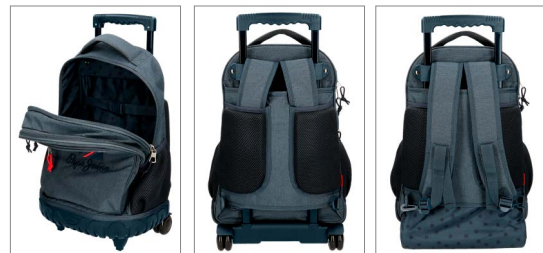

Ref. 66835

Bolsa de Viaje 50cm /
Travel Bag 50cm
50x27x20cm

Ref. 66729

Mochila-Trolley Compact 2 Ruedas Dobles
 Dos Compartimentos /
 Compact Trolley-
 Backpack 2 Double
 Wheels Two
 Compartments

32x44x21cm