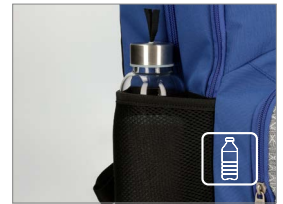

DARREN

65602 **IN&OUT**

Composición / Composition: 100% PES

Bolsillo lateral para botella / Lateral pocket for bottle