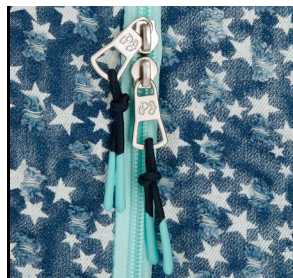

Ref. 65347

Portatodo Tres
Compartimentos/
Carry All Three
Compartments
22x10x9cm

Pope John

LONDON

DENIM STAR

65402 **IN&OUT**

Composición / Composition: 70% ALGODÓN / COTTON - 30% PES

DETALLES / DETAILS