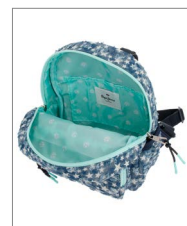

Ref. 65438
Gym Sac con
Cremallera Frontal /
Gym Sac with
Frontal Pocket
35x46cm

Ref. 65421
Mochila /
Backpack
19x23x8cm

Ref. 65440
Portatodo /
Carry All
22x7x3cm

Ref. 65443
Portatodo Tres Compartimentos /
Carry All Three Compartments
22x12x5cm