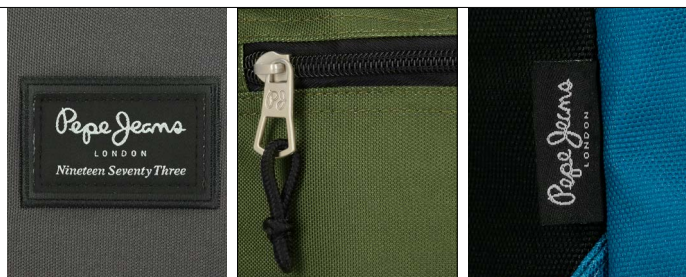

ARIS EVERGREEN

63302

Composición / Composition: 100% PES