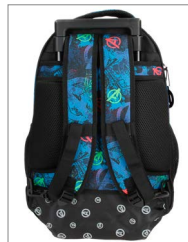

# On the Warpaht

IN&OUT

Composición / Composition: 100% PES

**Ref. 24642**  
Necesar Dos Compartimetros /  
Vanity Case Two Compartments  
23x9x7cm

**Ref. 24643**  
Portatodo Tres Compartimetros /  
Carry All Three Compartments  
22x12x5cm