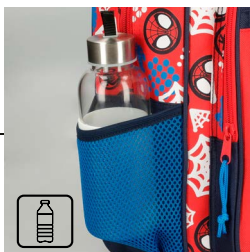

Ref. 48932
Bolsa de Viaje /
Travel Bag 40cm
40x28x22cm

Bolsillo lateral para botella
Lateral pocket for bottle