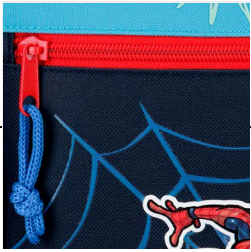

Bolsillo lateral para botella
Lateral pocket for bottle