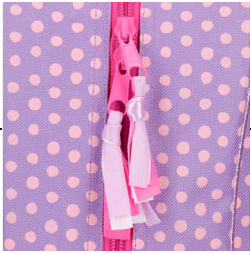

COLECCIÓN EN
CATÁLOGO DE
KIDS VIAJE

COLLECTION IN
KIDS TRAVEL
CATALOG

Ref. 49920D
Adaptable

Ref. 49923D
Adaptable

Ref. 49922D
Adaptable

Ref. 49921D
Adaptable