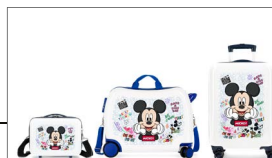

Ref. 27829
Mochila-Trolley Compact
2 Ruedas Dobles Dos Compartimentos /
Compact Trolley-Backpack 2 Wheels
Double Two Compartments
32x43x21cm

COLECCIÓN EN
CATÁLOGO DE
KIDS VIAJE

COLLECTION IN
KIDS TRAVEL
CATALOG

Ref. 27817 - Cabina/Cabine 55cm
Ref. 27898 - Maleta Infantil/Rolling Suitcase
Ref. 27839 - Neceser/ Beauty Case