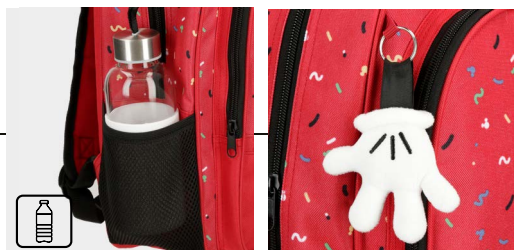

Bolsillo lateral para botella
Lateral pocket for bottle