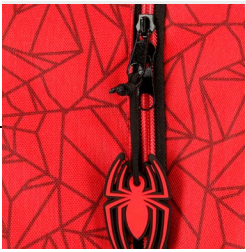

**Ref. 28348**  
Neceser Bandolera Adaptable /  
Adaptable Shoulder Vanity Case  
23x20x9cm

**Ref. 28333**  
Bolsa de Viaje /  
Travel Bag 45cm  
45x28x22cm

**Ref. 28329**  
Mochila-Trolley Compact  
2 Ruedas Dobles Dos Compartimentos /  
Compact Trolley-Backpack 2 Wheels  
Double Two Compartments  
32x45x21cm