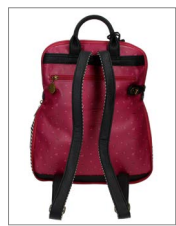

Ref. 34823
Mochila Portaordenador /
Laptop Backpack 15"
29x40x13cm