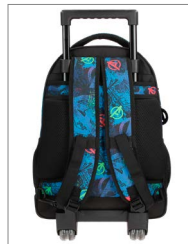

24602.

On the Warpaht

IN&OUT

Composición / Composition: 100% PES

Ref. 24622D
Adaptable