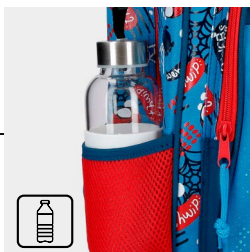

Bolsillo lateral para botella
Lateral pocket for bottle