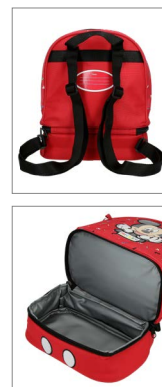

Ref. 24237  
Bolsa Merienda /  
Lunch Bag  
27x34cm

Ref. 24220  
Mochila /  
Backpack 25cm  
23x25x10cm

Ref. 24220D  
Adaptable  
Ref. 24220T  
con Carro /  
with Trolley

Ref. 24227  
Mochila Portameriendas /  
Lunch Bag  
23x28x13cm