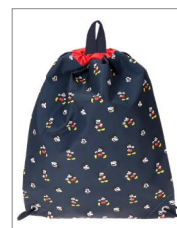

Ref. 47337
Bolsa de merienda /
Lunch Bag
27x34cm