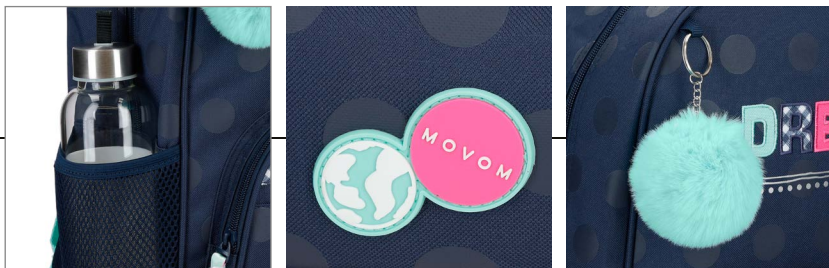

35302.

IN&OUT