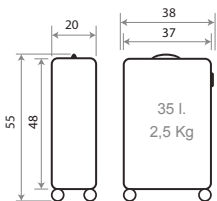

Trolley 55cm - Ref. 35211-21