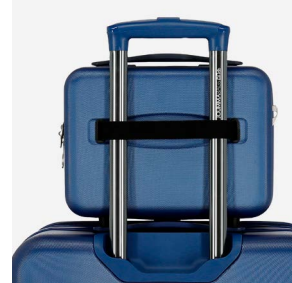

59807.

New Galaxy

Composición / Composition: ABS

Ref. 59839

Necesar Adaptable ABS/
Adaptable Beauty Case ABS
29x21x15cm

Adaptable

TROLLEY CABINA / TROLLEY CABINE

Interior y Cierre de Combinación / Inner and Combination Lock

TROLLEYS MEDIANO Y GRANDE / TROLLEYS MEDIUM AND BIG

Interior y Cierre TSA / Inner and TSA Closing

Ref. 59886

Trolley Cabina 55cm Expandible /
Cabine Size 55cm Expandible