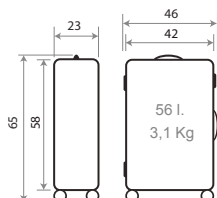

Trolley 65cm - Ref. 46312-21