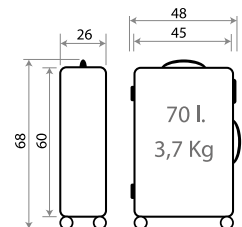

Necesar Adaptable ABS/
Adaptable Beauty Case ABS
29x21x15cm

Ref. 27598-21

Maleta Infantil 4 Ruedas, 2 Multi-direccionales /
Ride-on suitcase 4 Wheels, 2 Multi-directional
50x38x20cm

Trolley 55cm - Ref. 27517-21