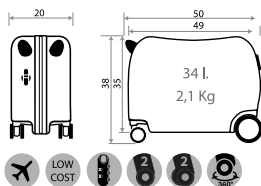

Ref. 35739-21

Necesar Adaptable ABS/
Adaptable Beauty Case ABS
29x21x15cm