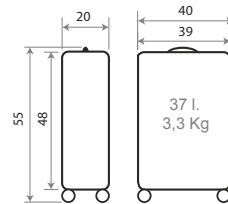

TROLLEYS

Interior Trolley Cabina, Cierre TSA y Doble Rueda / Inner Cabine, TSA Closing and Double Wheels