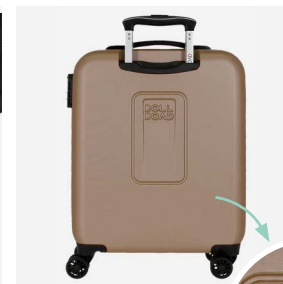

Composición / Composition: ABS

Ref. 50639

Necesar Adaptable ABS/
Adaptable Beauty Case ABS
29x21x15cm

Interior / Inner

Adaptable

TROLLEYS

Detalles Trolleys / Details Trolley

Ref. 50686