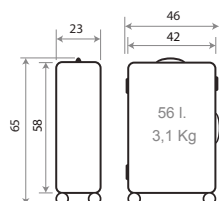

Trolley 65cm - Ref. 65712-21

Set/2 55 / 65 cm.