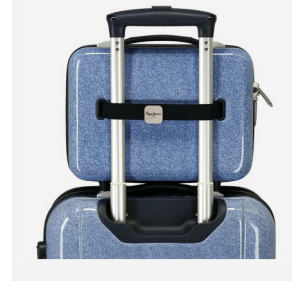

71803.

Digital - Gail

Composición / Composition: ABS

Ref. 71839-33

Necesar Adaptable ABS/
Adaptable Beauty Case ABS
29x21x15cm

Adaptable

Trolley 55cm - Ref. 71817-33

Trolley 68cm - Ref. 71818-33

Ref. 71819-33

Set/2 55 / 68 cm.