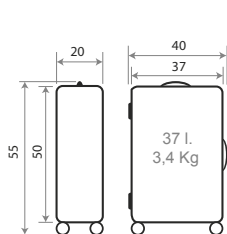

55cm - Ref. 51891