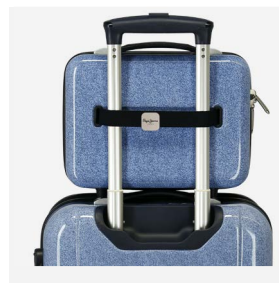

Digital - Dash 71803.

Composición / Composition: ABS

Ref. 71839-36

Necesar Adaptable ABS/
Adaptable Beauty Case ABS
29x21x15cm

Adaptable

Ref. 71819-36

Set/2 55 / 68 cm.