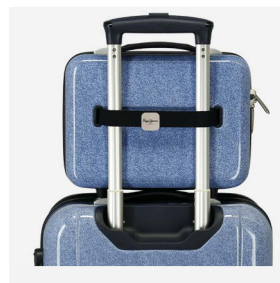

Digital - Hatty 71803.

Composición / Composition: ABS

Ref. 71839-34

Necesar Adaptable ABS/
Adaptable Beauty Case ABS
29x21x15cm

Adaptable

Trolley 55cm - Ref. 71817-34

Trolley 68cm - Ref. 71818-34

Ref. 71819-34

Set/2 55 / 68 cm.

ABS