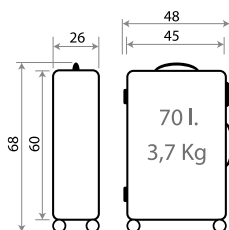

Trolley 68cm - Ref. 65318-21

Ref. 65319-21
Set/2 55 / 68 cm.

ABS

65402.

Denim Star

Composición / Composition:
100% ABS GRAINY

Ref. 65419
Neceser Adaptable
ABS / Adaptable
Beauty Case ABS
29x21x15cm

Interior / Inner