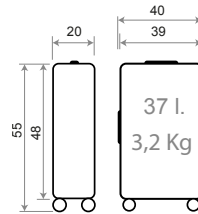

COLLECTION IN P.JL
JUNIOR CATALOG

Interior / Inner

Adaptable

Expandible / Expandable

5 cm.

Trolley 55cm - Ref. 67286-24

CABINA EXPANDIBLE #86 / EXPANDABLE CABINE #86

PUERTO USB / USB PORT