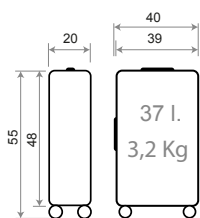

Interior, Cierre TSA Integrado y Doble Rueda / Inner, Integrated TSA Closing and Double Wheels

Trolley 55cm - Ref. 64786

Expandible

5 cm.

USB

Trolley 55cm - Ref. 64791

Trolley 70cm - Ref. 64792

Ref. 64795 - Set/2 55 / 70 cm.