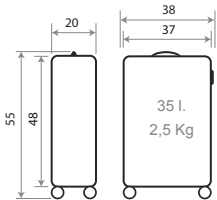

Trolley 55cm - Ref. 48711-21

Trolley 65cm - Ref. 48712-21

Ref. 48714-21

Set/2 55 / 65 cm.

ABS

35102.

Give Yourself Time

Composición / Composition:
100% ABS - PC FILM