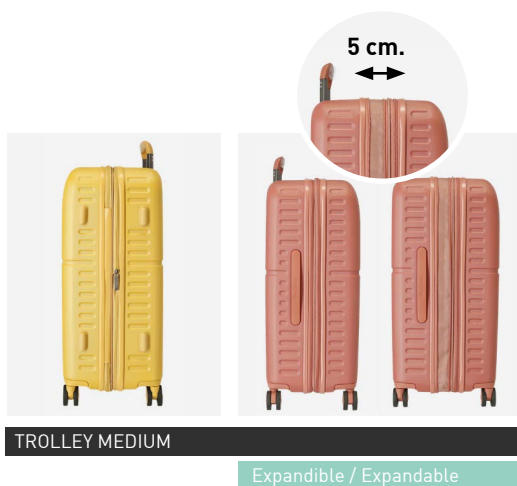

TROLLEY MEDIUM

Expandible / Expandable