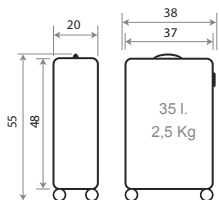

TROLLEYS

Interior, Cierre de Combinación y Doble Rueda / Inner, Combination Lock and Double Wheels

Trolley 55cm - Ref. 65711-21