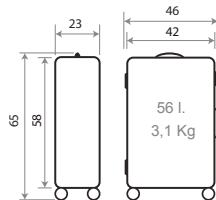

Trolley 55cm - Ref. 34911-21

Trolley 65cm - Ref. 34912-21

Ref. 34914-21
Set/2 55 / 65 cm.

Gamers

46302.

Composición / Composition:
100% ABS - PC FILM

Ref. 46319-21
Necesar Adaptable
ABS / Adaptable
Beauty Case ABS
29x21x15cm