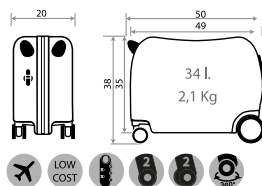

Ref. 27317-21 - 55cm

48402.

Coffe Shop

NEW COLLECTION

Composición / Composition: 100% ABS - PC FILM

Ref. 48498-21
Maleta Infantil 4 Ruedas, 2 Multi-direccionales /
Ride-on suitcase 4 Wheels, 2 Multi-directional
50x38x20cm