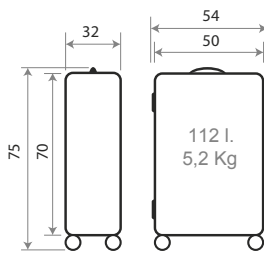

Trolley 70cm - Ref. 76892

Ref. 76895 - Set/2 55 / 70 cm.

C/21 C/22 C/23 C/24 C/25 C/26

51802.

Dimension

NEW COLLECTION

Composición / Composition: Polipropileno / Polypropylene

TROLLEYS

55cm - Ref. 51891

66cm - Ref. 51892

75cm - Ref. 51893

Ref. 51894 - Set/3 55/66/75cm

C/21 C/23 C/24 C/26

Ref. 51895- Set/2 55/66cm

C/21 C/23 C/24 C/26

Polipropileno