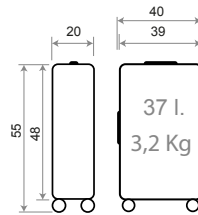

Interior / Inner

Adaptable

TROLLEYS

Interior, Cierre TSA Integrado y Doble Rueda / Inner, Integrated TSA Closing and Double Wheels

Trolley 55cm - Ref. 64386

Expandible

5 cm.

USB