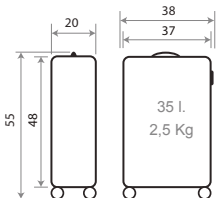

Trolley 55cm - Ref. 46311-21