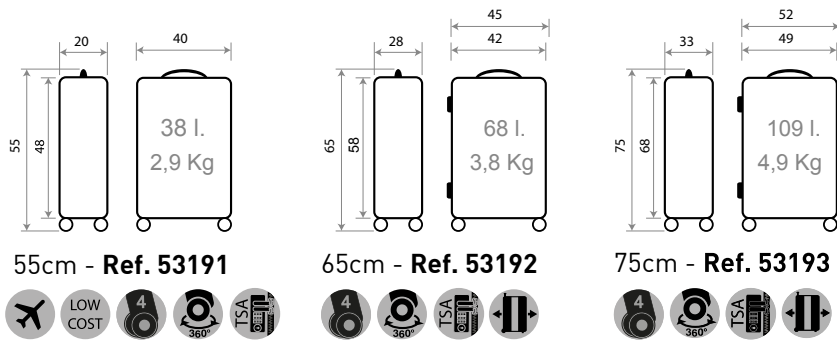

Ref. 53194 - Set/3 55/65/75cm

Ref. 53195 - Set/2 55/65cm