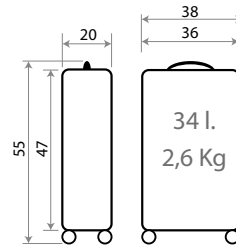

21802.

Always Smile

Composición / Composition: ABS

Ref. 21839

Necesar Adaptable ABS /
Adaptable Beauty Case ABS
29x21x15cm

C/ 21 C/ 22 C/ 23

Ref. 21898

Maleta Infantil 4 Ruedas, 2 Multi-direccionales /
Ride-on suitcase 4 Wheels, 2 Multi-directional
50x38x20cm

C/ 23

Ref. 21817 - Trolley ABS 55cm

C/ 21 C/ 22 C/ 23