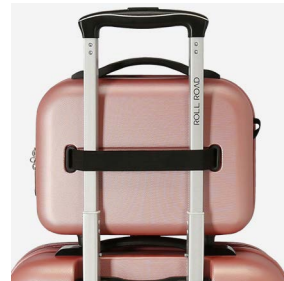

50802.

India

Composición / Composition: ABS

Ref. 50839

Necesar Adaptable ABS/
Adaptable Beauty Case ABS
29x21x15cm

C/21 C/22 C/23 C/24 C/25

Adaptable

TROLLEYS

Detalles Trolleys / Details Trolley

Ref. 50886

Trolley Cabina 55cm Expandible /
Cabine Size 55cm Expandible

C/21 C/22 C/23 C/24 C/25