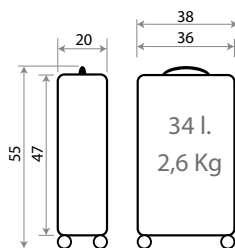

Ref. 42917 - Trolley ABS 55cm