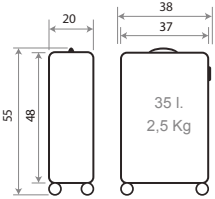

Trolley 55cm - Ref. 46611-21