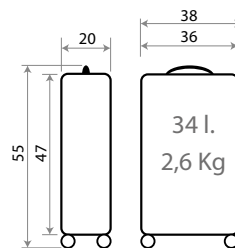

Ref. 40817 - Trolley ABS 55cm