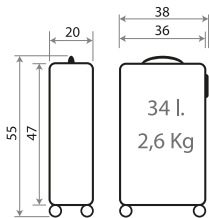

COLLECTION IN P.JL
JUNIOR CATALOG

TROLLEYS

Cabina / Cabine

Cierre de Combinacion

Mediana / Medium

Cierre TSA / TSA Closing

Trolley 55cm - Ref. 64517-21

Trolley 68cm - Ref. 64518-21