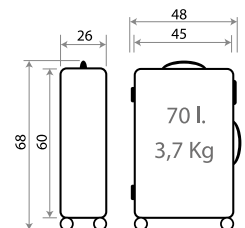

Trolley 68cm - Ref. 35618-21

Set/2 55 / 68 cm.