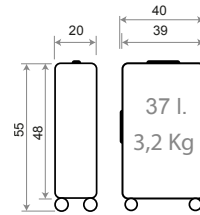

Ref. 76939

Necesar Adaptable ABS/
Adaptable Beauty Case ABS
29x21x15cm

C/31 C/32 C/33 C/34 C/35

Interior / Inner

Adaptable

Expandible / Expandable

Trolley 55cm - Ref. 76986

C/31 C/32 C/33 C/34 C/35