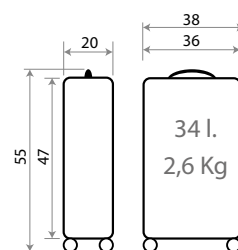

Ref. 32517 - Trolley ABS 55cm

● ○
C/21 C/22

ABS