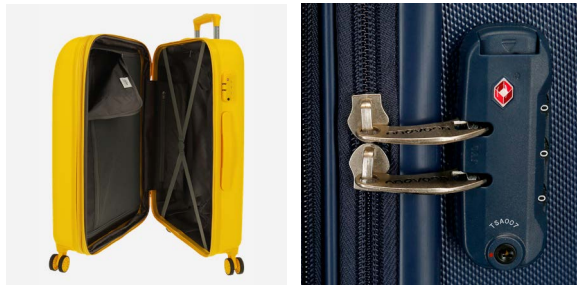

TROLLEY CABINA / TROLLEY CABINE

Interior y Cierre de Combinación / Inner and Combination Lock

TROLLEYS MEDIANO Y GRANDE / TROLLEYS MEDIUM AND BIG

Interior y Cierre TSA / Inner and TSA Closing

Ref. 59986

Trolley Cabina 55cm Expandible /
Cabine Size 55cm Expandible