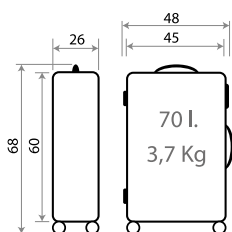

Trolley 68cm - Ref. 71818-36

Ref. 71819-36

Set/2 55 / 68 cm.