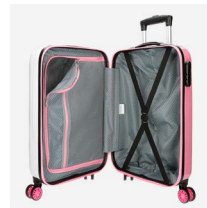

Interior / Inner