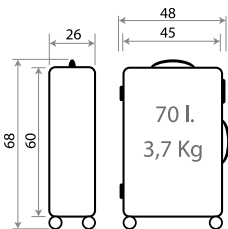

Interior, Cierre de Combinación / Inner and Combination Lock

Trolley 55cm - Ref. 65917-21

Trolley 68cm - Ref. 65918-21

Ref. 65919-21
Set/2 55 / 68 cm.

My favorite place

27402.

Composición / Composition: 100% ABS GRAINY