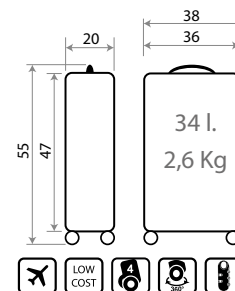

Emi

Ref. 61893 - Trolley ABS 55cm