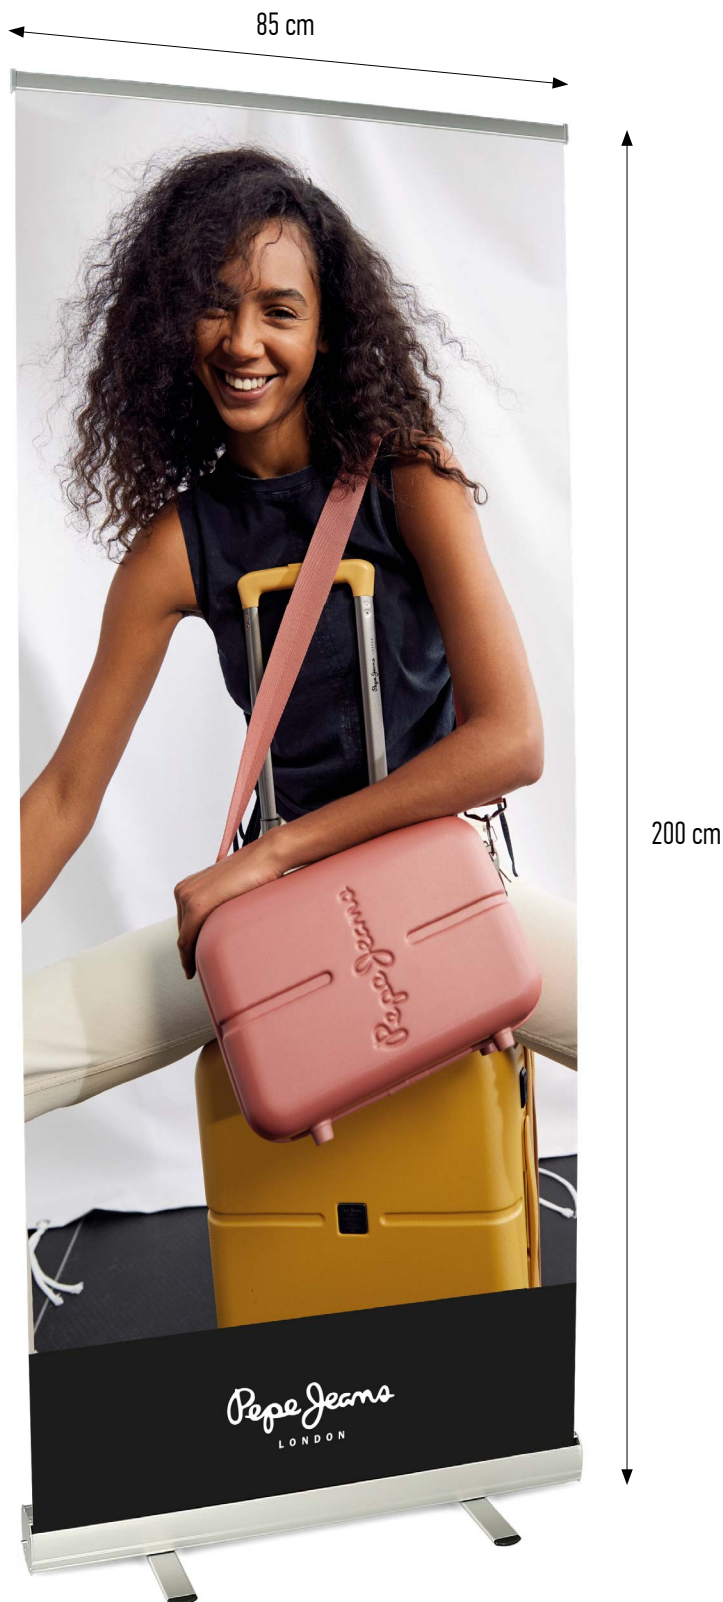

Ref. 47498-69
Maleta Infantil 4 Ruedas,
2 Multi-direccionales /
Ride-on suitcase 4 Wheels,
2 Multi-directional
50x38x20cm

Ref. 47439-63
Necesar Adaptable /
Adaptable Beauty Case
29x21x15cm

Ref. 47418-63 - Trolley ABS 68cm

Ref. 47414-63 - Trolley ABS 55cm

Ref. 47419-63 - Set/2 55 / 68cm

Pepe Jeans
LONDON

Roll-up Highlight JR

0029751

Tamaño: 85x200 cm
Size: 85x200 cm

ROLL-UP

Pepe Jeans
LONDON

Roll-up Highlight

0029651

Tamaño: 85x200 cm
Size: 85x200 cm

Vista Dorsal / Back View

ROLL-UP

WWW.JOUMMA.COM

Ref: 0128351

8 4 3 5 6 9 2 7 3 0 9 9 7
CATALOGO TRAVEL VIAJE
SS-23 PVR