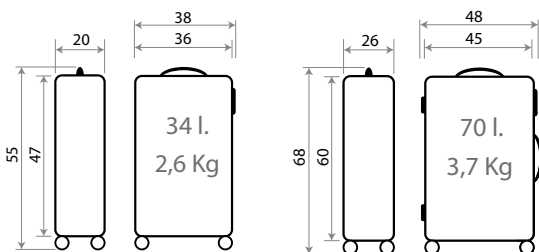

40902.

Be Yourself

Composición / Composition: ABS

Ref. 40917- 55cm

Ref. 40918- 68cm