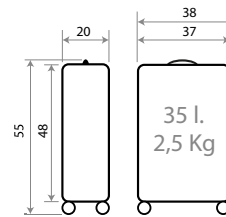

Ref. 58491

Trolley 55cm

- C/60
- C/61
- C/62
- C/63
- C/64
- C/69
- C/6A
- C/6B
- C/6C
- C/6D