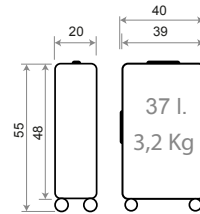

Expandible / Expandable

5 cm.