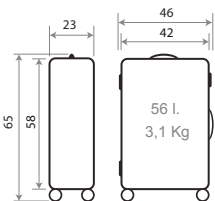

Trolley 65cm - Ref. 46612-21