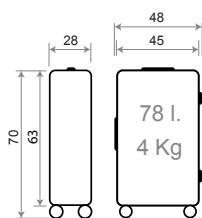

Trolley 70cm - Ref. 67292-24