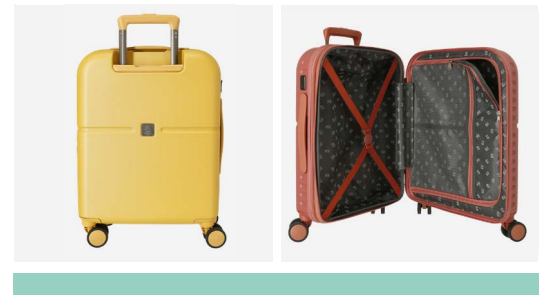

Trolley 55cm - Ref. 76886

C/21 C/22 C/23 C/24 C/25 C/26