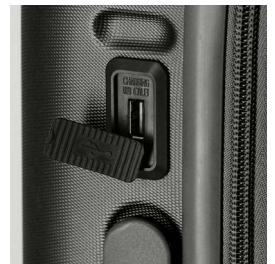

Interior / Inner

Adaptable

TROLLEYS

Interior, Cierre TSA Integrado y Doble Rueda / Inner, Integrated TSA Closing and Double Wheels

Trolley 55cm - Ref. 64386

Expandible

5 cm.

USB