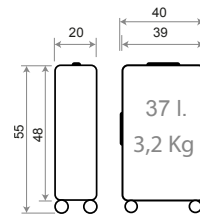

Ref. 76839

Necesar Adaptable ABS/
Adaptable Beauty Case ABS
29x21x15cm

C/21 C/22 C/23 C/24 C/25 C/26

Interior / Inner

Adaptable

Expandible / Expandable

5 cm.

Trolley 55cm - Ref. 76886