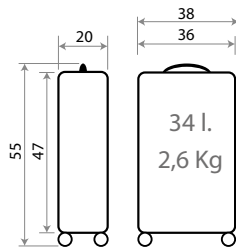

Flower Pot

Composición /
Composition: ABS

Ref. 20217 - Trolley ABS 55cm