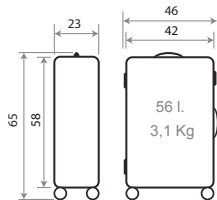

Trolley 55cm - Ref. 48711-21

Trolley 65cm - Ref. 48712-21

Ref. 48714-21

Set/2 55 / 65 cm.

ABS

35102.

Give Yourself Time

Composición / Composition:
100% ABS - PC FILM