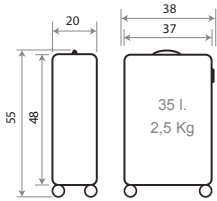

Trolley 55cm - Ref. 65611