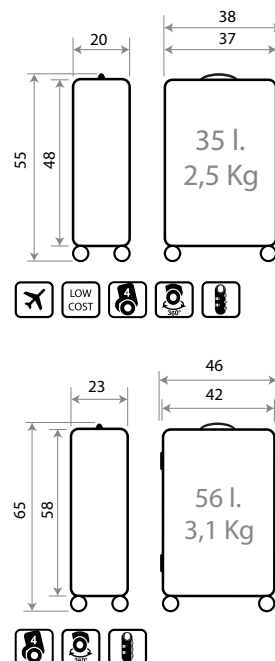

C/ 64 Blanco

Ref. 47439-64
Neceser Adaptable /
Adaptable Beauty Case
29x21x15cm

Ref. 47498-64
Maleta Infantil ABS 4 Ruedas /
ABS Rolling Suitcase 4 Wheels
50x38x20cm

Ref. 47412-64
Trolley ABS 68cm

Ref. 47414-64
Trolley ABS 55cm