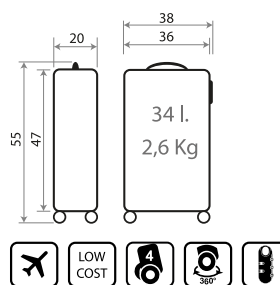

COLLECTION IN BRANDS JUNIOR CATALOG

Ref. 27398-21

Maleta Infantil 4 Ruedas, 2 Multi-direccionales /
Ride-on suitcase 4 Wheels, 2 Multi-directional
50x38x20cm

Ref. 27339-21

Necesar Adaptable ABS/
Adaptable Beauty Case ABS
29x21x15cm