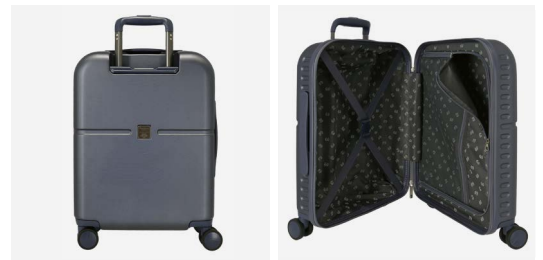

5 cm.

Trolley 55cm - Ref. 66786-22

CABINA EXPANDIBLE #86 / EXPANDABLE CABINE #86

PUERTO USB / USB PORT

TROLLEYS

Interior y Cierre de Combinación / Inner and Combination Lock

Trolley 55cm - Ref. 66791-22

Trolley 70cm - Ref. 66792-22