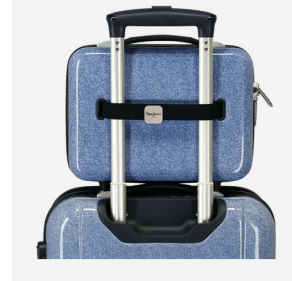

71803.

Digital - Damon

Composición / Composition: ABS

Ref. 71839-35

Necesar Adaptable ABS/
Adaptable Beauty Case ABS
29x21x15cm

Adaptable

Trolley 55cm - Ref. 71817-35

Trolley 68cm - Ref. 71818-35

Ref. 71819-35

Set/2 55 / 68 cm.