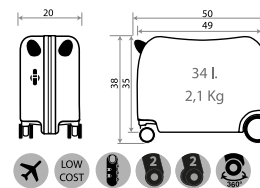

Ref. 47498-63
Maleta Infantil 4 Ruedas,
2 Multi-direccionales /
Ride-on suitcase 4 Wheels,
2 Multi-directional
50x38x20cm

Ref. 47498-61
Maleta Infantil 4 Ruedas,
2 Multi-direccionales /
Ride-on suitcase 4 Wheels,
2 Multi-directional
50x38x20cm