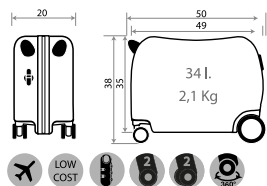

Trolley 55cm - Ref. 46611-21

Trolley 65cm - Ref. 46612-21

Ref. 46614-21
Set/2 55 / 65 cm.

46502.

My Little Town

Composición / Composition:
100% ABS - PC FILM

Ref. 46598-21

Maleta Infantil 4 Ruedas, 2 Multi-direccionales /
Ride-on suitcase 4 Wheels, 2 Multi-directional
50x38x20cm