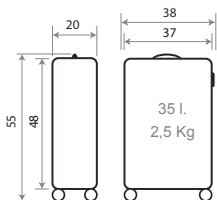

Trolley 65cm - Ref. 64612-21

Ref. 64614-21
Set/2 55 / 65 cm.

Ref. 64619-22
Necesser Adaptable
ABS / Adaptable
Beauty Case ABS
29x21x15cm

Interior / Inner

TROLLEYS

Interior, Cierre de Combinación y Doble Rueda / Inner, Combination Lock and Double Wheels