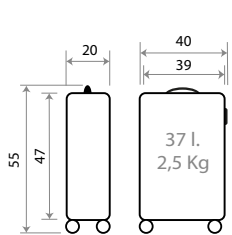

55cm - Ref. 50691