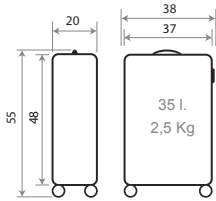

Trolley 55cm - Ref. 34911-21

Trolley 65cm - Ref. 34912-21

Ref. 34914-21
Set/2 55 / 65 cm.

Gamers

46302.

Composición / Composition:
100% ABS - PC FILM

Ref. 46319-21
Necesar Adaptable
ABS / Adaptable
Beauty Case ABS
29x21x15cm