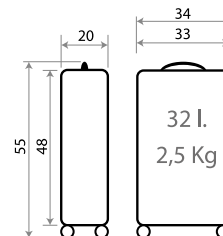

Ref. 47498-69
Maleta Infantil 4 Ruedas,
2 Multi-direccionales /
Ride-on suitcase 4 Wheels,
2 Multi-directional
50x38x20cm

Ref. 47439-63
Necesar Adaptable /
Adaptable Beauty Case
29x21x15cm

Ref. 47418-63 - Trolley ABS 68cm

Ref. 47414-63 - Trolley ABS 55cm

Ref. 47419-63 - Set/2 55 / 68cm

Pepe Jeans
LONDON

Roll-up Highlight JR

0029751

Tamaño: 85x200 cm
Size: 85x200 cm

ROLL-UP

Pepe Jeans
LONDON