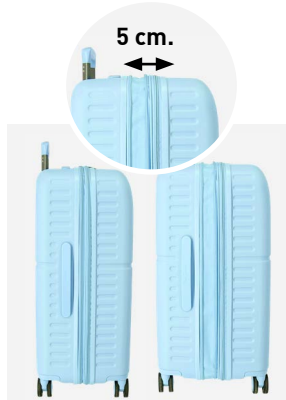

Ref. 76939

Necesar Adaptable ABS/
Adaptable Beauty Case ABS
29x21x15cm

C/31 C/32 C/33 C/34 C/35

Interior / Inner

Adaptable

Expandible / Expandable

Trolley 55cm - Ref. 76986

C/31 C/32 C/33 C/34 C/35