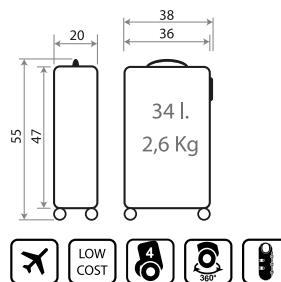

46502.

My Little Town

Composición / Composition:
100% ABS - PC FILM

Ref. 46598-21

Maleta Infantil 4 Ruedas, 2 Multi-direccionales /
Ride-on suitcase 4 Wheels, 2 Multi-directional
50x38x20cm

REF. 46502
MY LITTLE TOWN

COLECCIÓN EN CATÁLOGO
DE **BRANDS JUNIOR**

COLLECTION IN **BRANDS**
JUNIOR CATALOG

Ref. 46517-21 - 55cm