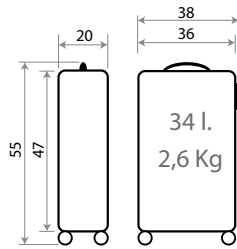

Rainbow 30102.

Composición /
Composition: ABS

Ref. 30117- 55cm