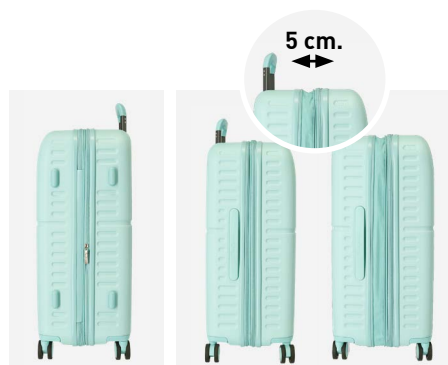

PUERTO USB / USB PORT

TROLLEYS

Interior y Cierre de Combinación / Inner and Combination Lock

Trolley 55cm - Ref. 66191-25

Trolley 70cm - Ref. 66192-25

TROLLEY MEDIUM

Expandible / Expandable

Ref. 66195-25 - Set/2 55 / 70 cm.