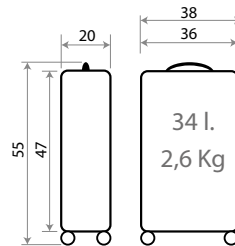

Necesar Adaptable ABS/
Adaptable Beauty Case ABS
29x21x15cm

Ref. 20198

Maleta Infantil 4 Ruedas, 2 Multi-direccionales /
Ride-on suitcase 4 Wheels, 2 Multi-directional
50x38x20cm

Ref. 20117 - Trolley ABS 55cm