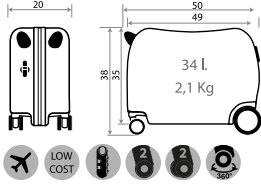

37207.

Happy Time

Composición / Composition: ABS

Ref. 37298-64

Maleta Infantil 4 Ruedas, 2 Multi-direccionales /
Ride-on suitcase 4 Wheels, 2 Multi-directional
50x38x20cm