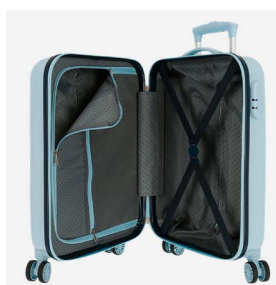

35702.

Pelican Love

Composición / Composition:
100% ABS - PC FILM

Ref. 35739-21

Necesar Adaptable ABS/
Adaptable Beauty Case ABS
29x21x15cm

Ref. 35798-21

Maleta Infantil 4 Ruedas, 2 Multi-direccionales /
Ride-on suitcase 4 Wheels, 2 Multi-directional
50x38x20cm

REF. 35702 PELICAN LOVE

COLECCIÓN EN CATÁLOGO
DE BRANDS JUNIOR

COLLECTION IN BRANDS
JUNIOR CATALOG

Ref. 35717-21 - Trolley ABS 55cm