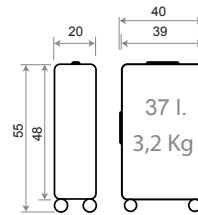

Necesar Adaptable ABS/
Adaptable Beauty Case ABS
29x21x15cm

Interior / Inner

Adaptable

TROLLEYS

Interior, Cierre TSA Integrado y Doble Rueda / Inner, Integrated TSA Closing and Double Wheels

Trolley 55cm - Ref. 64486