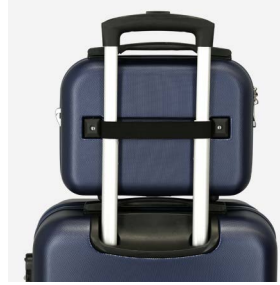

Ref. 35319-21
Necesar Adaptable
ABS / Adaptable
Beauty Case ABS
29x21x15cm

Interior / Inner

COLECCIÓN EN CATÁLOGO
DE BRANDS JUNIOR

COLLECTION IN BRANDS
JUNIOR CATALOG