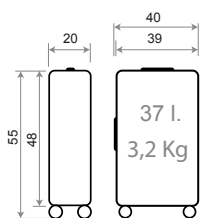

5 cm.

Trolley 55cm - Ref. 66786-22

CABINA EXPANDIBLE #86 / EXPANDABLE CABINE #86

PUERTO USB / USB PORT

TROLLEYS

Interior y Cierre de Combinación / Inner and Combination Lock

Trolley 55cm - Ref. 66791-22

Trolley 70cm - Ref. 66792-22