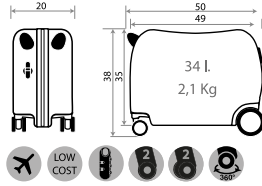

REF. 27502 WILD FLOWERS

COLECCIÓN EN CATÁLOGO DE BRANDS JUNIOR

COLLECTION IN BRANDS JUNIOR CATALOG