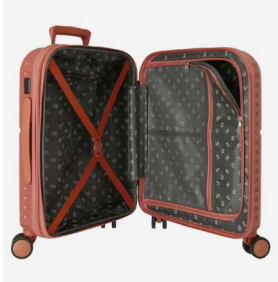

Necesar Adaptable ABS/
Adaptable Beauty Case ABS
29x21x15cm

Interior / Inner

Adaptable

TROLLEYS

Interior, Cierre TSA Integrado y Doble Rueda / Inner, Integrated TSA Closing and Double Wheels

Trolley 55cm - Ref. 64486