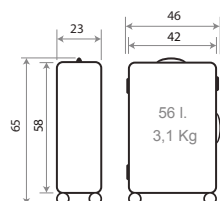

Interior / Inner

TROLLEYS

Interior, Cierre de Combinación y Doble Rueda / Inner, Combination Lock and Double Wheels

Trolley 55cm - Ref. 51417-23

Trolley 65cm - Ref. 51418-23

Ref. 51419-23
Set/2 55 / 65 cm.