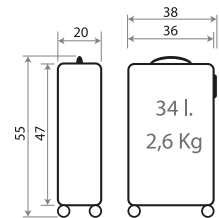

Trolley 55cm - Ref. 27517-21