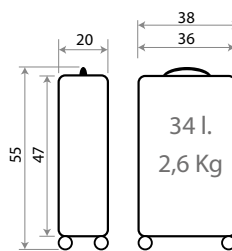

Ref. 35717-21 - Trolley ABS 55cm