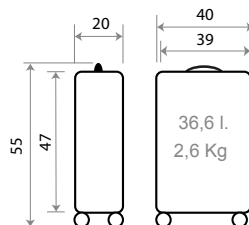

TROLLEYS

Detalles Trolleys / Details Trolley

Ref. 50886

Trolley Cabina 55cm Expandible /
Cabine Size 55cm Expandible

C/21 C/22 C/23 C/24 C/25

Expandible

TROLLEYS MEDIANO Y GRANDE / MEDIUM AND BIG SIZE
 Detalles / Details