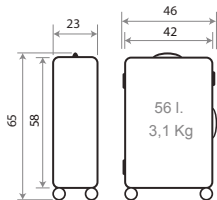

Trolley 65cm - Ref. 65212-21