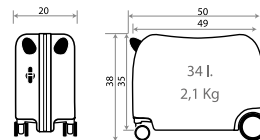

Maleta Infantil 4 Ruedas, 2 Multi-direccionales /
Ride-on suitcase 4 Wheels, 2 Multi-directional
50x38x20cm