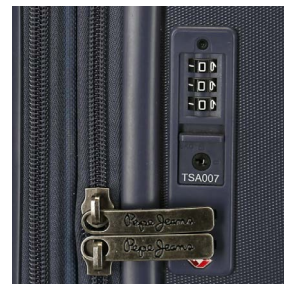

5 cm.

Trolley 55cm - Ref. 66786-22

CABINA EXPANDIBLE #86 / EXPANDABLE CABINE #86

PUERTO USB / USB PORT

TROLLEYS

Interior y Cierre de Combinación / Inner and Combination Lock

Trolley 55cm - Ref. 66791-22

Trolley 70cm - Ref. 66792-22