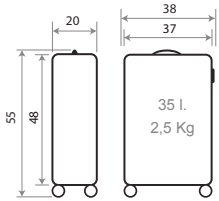

Trolley 55cm - Ref. 65211-21