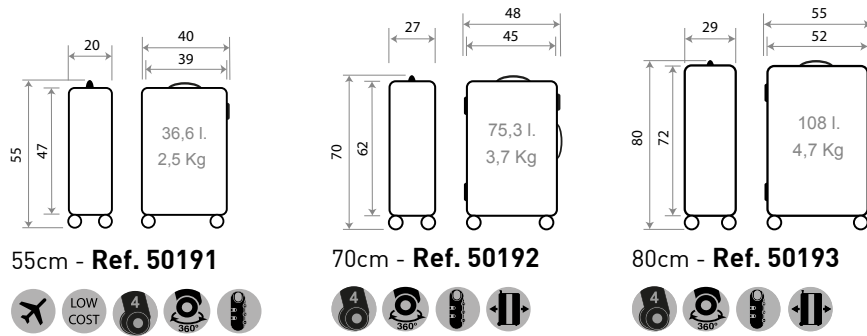

Ref. 50194 - Set/3 55/70/80cm
C/21 C/22 C/23 C/24