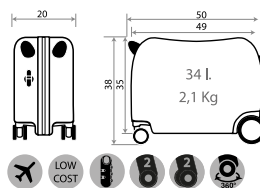

Ref. 47498-63
Maleta Infantil 4 Ruedas,
2 Multi-direccionales /
Ride-on suitcase 4 Wheels,
2 Multi-directional
50x38x20cm

Ref. 47498-61
Maleta Infantil 4 Ruedas,
2 Multi-direccionales /
Ride-on suitcase 4 Wheels,
2 Multi-directional
50x38x20cm