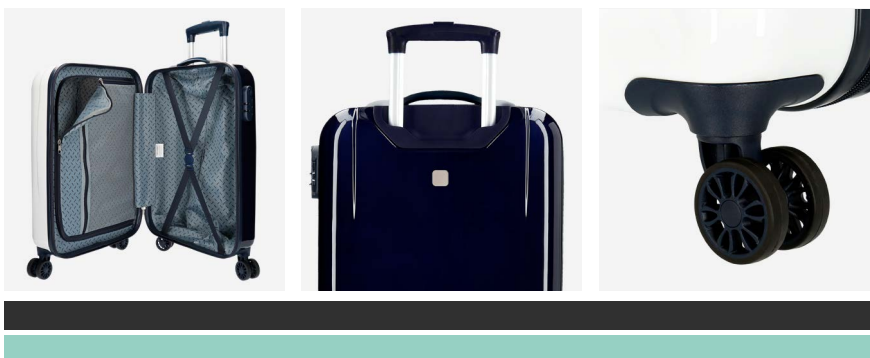

Digital - Ainsley

71803.

Ref. 71893-32 - Trolley ABS 55cm