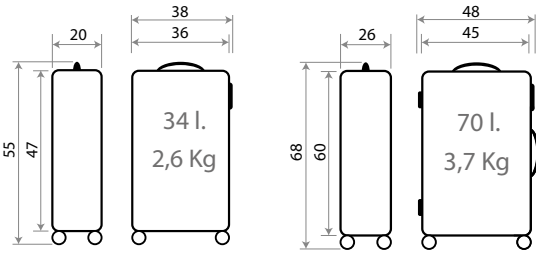

30602.

Free Dots

Composición /
Composition: ABS

Ref. 30617- 55cm

Ref. 30618- 68cm