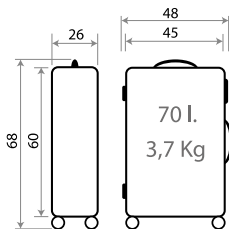

Trolley 68cm - Ref. 71818-33

Ref. 71819-33

Set/2 55 / 68 cm.