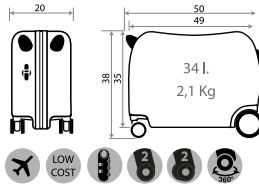

REF. 46402 ONE WORD

COLECCIÓN EN CATÁLOGO
DE BRANDS JUNIOR

COLLECTION IN BRANDS
JUNIOR CATALOG