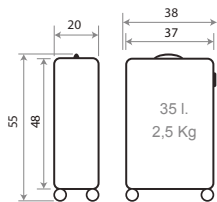

Trolley 55cm - Ref. 65511-21

Trolley 65cm - Ref. 65512-21

Ref. 65514-21

Set/2 55 / 65 cm.

ABS

65602.

Darren

Composición / Composition:
100% ABS GRAINY