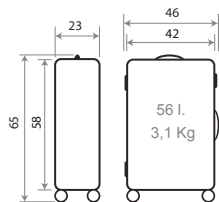

Trolley 65cm - Ref. 51418-21