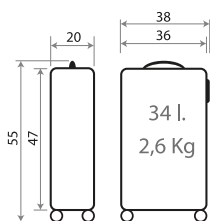

Trolley 55cm - Ref. 65317-21