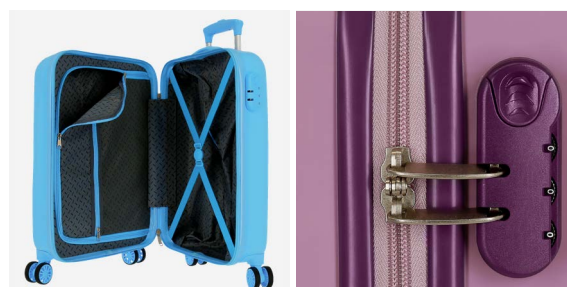

Everything Ok

42902.

Composición / Composition: ABS

Maleta Infantil 4 Ruedas, 2 Multi-direccionales /
Ride-on suitcase 4 Wheels, 2 Multi-directional
50x38x20cm

☒ C/ 21 ☐ C/ 22

Necesar Adaptable ABS/
Adaptable Beauty Case ABS
29x21x15cm

☒ C/ 21 ☐ C/ 22 ☐ C/ 23

☒ C/ 21 ☐ C/ 23

ABS