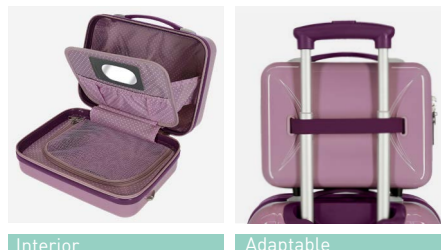

Everything Ok

42902.

Composición / Composition: ABS

Maleta Infantil 4 Ruedas, 2 Multi-direccionales /
Ride-on suitcase 4 Wheels, 2 Multi-directional
50x38x20cm

☒ C/ 21 ☐ C/ 22

Necesar Adaptable ABS/
Adaptable Beauty Case ABS
29x21x15cm

☒ C/ 21 ☐ C/ 22 ☐ C/ 23

☒ C/ 21 ☐ C/ 23

ABS