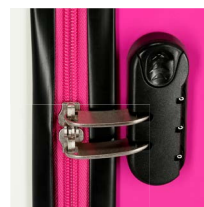

Ref. 32517 - Trolley ABS 55cm

● ○
C/21 C/22

ABS