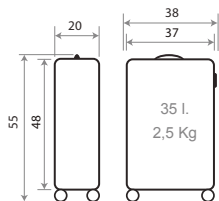

TROLLEYS

Interior, Cierre de Combinación y Doble Rueda / Inner, Combination Lock and Double Wheels

Trolley 55cm - Ref. 27411-21

Trolley 65cm - Ref. 27412-21

Ref. 27414-21
Set/2 55 / 65 cm.

ABS

27502.

Wild Flowers