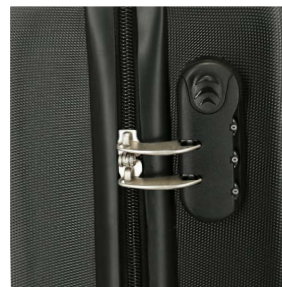

Ref. 50194 - Set/3 55/70/80cm
C/21 C/22 C/23 C/24

51402. Chic

Composición / Composition: 100% ABS GRAINY

Ref. 51439-21
Necesar Adaptable
ABS / Adaptable
Beauty Case ABS
29x21x15cm

Interior / Inner

TROLLEYS