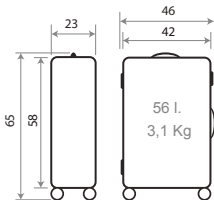

Trolley 55cm - Ref. 35311-21

Trolley 65cm - Ref. 35312-21

Ref. 353114-21
Set/2 55 / 65 cm.

The Time is Now

46602.

Composición / Composition:
100% ABS - PC FILM

Ref. 46619-21
Necesar Adaptable
ABS / Adaptable
Beauty Case ABS
29x21x15cm