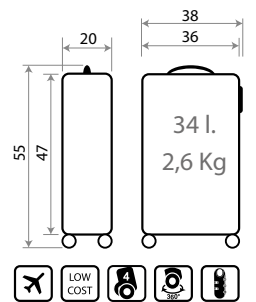

32402.

Good Vibes

Composición /
Composition: ABS

Ref. 32439

Necesar Adaptable ABS/
Adaptable Beauty Case ABS
29x21x15cm