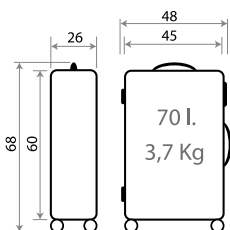

Trolley 68cm - Ref. 71818-34

Ref. 71819-34

Set/2 55 / 68 cm.