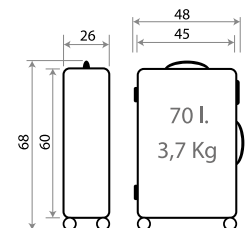

Trolley 55cm - Ref. 46417-21

Trolley 68cm - Ref. 46418-21

Ref. 46419-21

Set/2 55 / 68 cm.

ABS

35702.

Pelican Love

Composición / Composition:
100% ABS - PC FILM