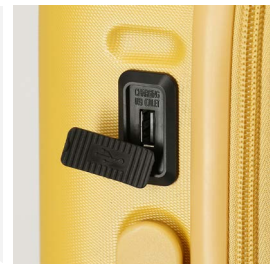

Interior, Cierre TSA Integrado y Doble Rueda / Inner, Integrated TSA Closing and Double Wheels

Trolley 55cm - Ref. 64786

Expandible

5 cm.

USB

Trolley 55cm - Ref. 64791

Trolley 70cm - Ref. 64792

Ref. 64795 - Set/2 55 / 70 cm.