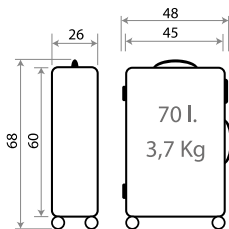

Trolley 68cm - Ref. 71818-35

Ref. 71819-35

Set/2 55 / 68 cm.