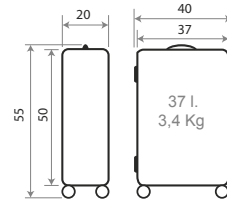

Ref. 51891
Trolley 55cm

C/21 C/23 C/24 C/26