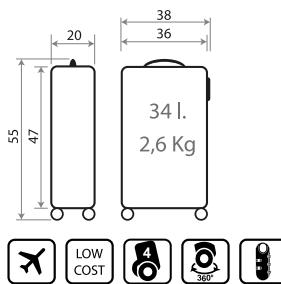

48402.

Coffe Shop

NEW COLLECTION

Composición / Composition: 100% ABS - PC FILM

COLECCIÓN EN CATÁLOGO
DE BRANDS JUNIOR

COLLECTION IN BRANDS
JUNIOR CATALOG