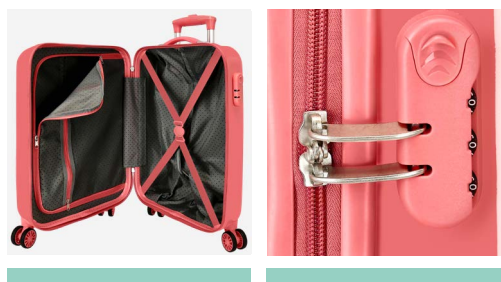

Ref. 48417-21 - 55cm