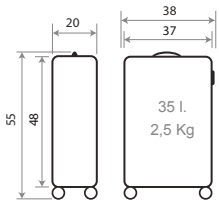

Trolley 55cm - Ref. 51417-21