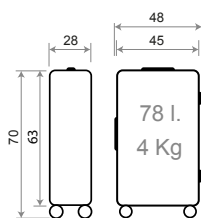

Interior, Cierre TSA Integrado y Doble Rueda / Inner, Integrated TSA Closing and Double Wheels

Trolley 55cm - Ref. 64786

Expandible

5 cm.

USB

Trolley 55cm - Ref. 64791

Trolley 70cm - Ref. 64792

Ref. 64795 - Set/2 55 / 70 cm.