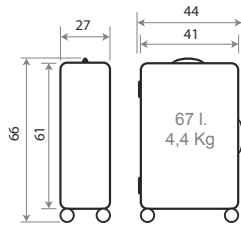

Trolley 70cm - Ref. 76892

Ref. 76895 - Set/2 55 / 70 cm.

C/21 C/22 C/23 C/24 C/25 C/26

51802.

Dimension

NEW COLLECTION

Composición / Composition: Polipropileno / Polypropylene

TROLLEYS

55cm - Ref. 51891

66cm - Ref. 51892

75cm - Ref. 51893

Ref. 51894 - Set/3 55/66/75cm

C/21 C/23 C/24 C/26

Ref. 51895- Set/2 55/66cm

C/21 C/23 C/24 C/26

Polipropileno