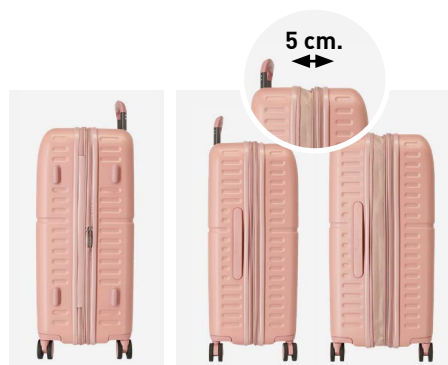

TROLLEYS

Interior y Cierre de Combinación / Inner and Combination Lock

Trolley 55cm - Ref. 67291-24

Trolley 70cm - Ref. 67292-24

TROLLEY MEDIUM

Expandible / Expandable

Ref. 67295-24 - Set/2 55 / 70 cm.

66702.