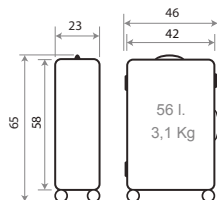

Trolley 65cm - Ref. 64612-22