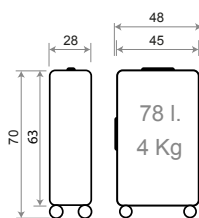

5 cm.

Trolley 55cm - Ref. 66786-22

CABINA EXPANDIBLE #86 / EXPANDABLE CABINE #86

PUERTO USB / USB PORT

TROLLEYS

Interior y Cierre de Combinación / Inner and Combination Lock

Trolley 55cm - Ref. 66791-22

Trolley 70cm - Ref. 66792-22