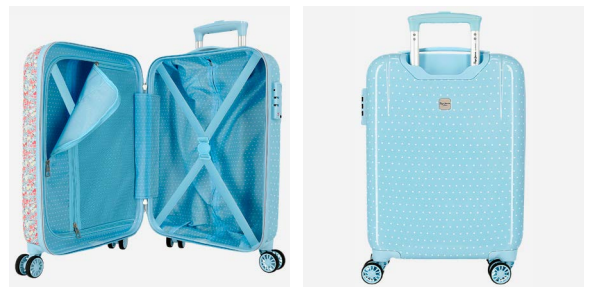

TROLLEYS

Interior, Cierre de Combinación / Inner and Combination Lock