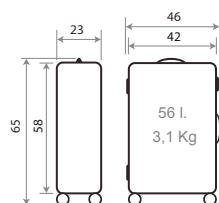

COLLECTION IN P.JL
JUNIOR CATALOG

TROLLEYS

Interior, Cierre de Combinación y Doble Rueda / Inner, Combination Lock and Double Wheels

Trolley 55cm - Ref. 64211-22

Trolley 65cm - Ref. 64212-22

Ref. 64214-22

Set/2 55 / 65 cm.