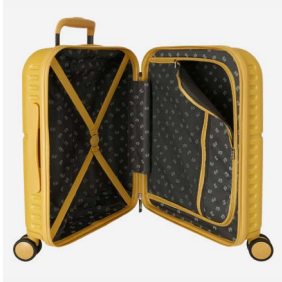

64302.

Laila

Composición / Composition: ABS

Ref. 64339

Necesar Adaptable ABS/
Adaptable Beauty Case ABS
29x21x15cm

TROLLEYS

Interior, Cierre TSA Integrado y Doble Rueda / Inner, Integrated TSA Closing and Double Wheels

Trolley 55cm - Ref. 64386

5 cm.