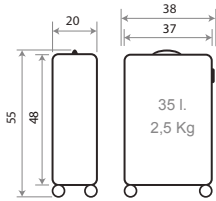

Trolley 55cm - Ref. 35111-21

Trolley 65cm - Ref. 35112-21

Ref. 35114-21

Set/2 55 / 65 cm.

Never Stop Dreaming

35202.

Ref. 35239-21

Necesar Adaptable ABS/
Adaptable Beauty Case ABS
29x21x15cm