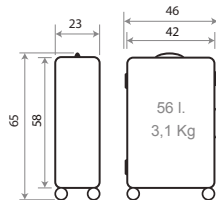

Trolley 55cm - Ref. 35111-21

Trolley 65cm - Ref. 35112-21

Ref. 35114-21

Set/2 55 / 65 cm.

Never Stop Dreaming

35202.

Ref. 35239-21

Necesar Adaptable ABS/
Adaptable Beauty Case ABS
29x21x15cm