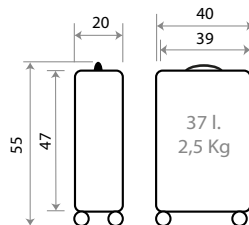

Composición / Composition: ABS

Ref. 50639

Necesar Adaptable ABS/
Adaptable Beauty Case ABS
29x21x15cm

Interior / Inner

Adaptable

TROLLEYS

Detalles Trolleys / Details Trolley

Ref. 50686