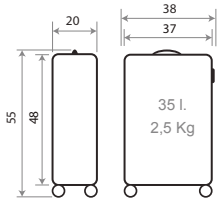

Trolley 55cm - Ref. 35311-21

Trolley 65cm - Ref. 35312-21

Ref. 353114-21
Set/2 55 / 65 cm.

The Time is Now

46602.

Composición / Composition:
100% ABS - PC FILM

Ref. 46619-21
Necesar Adaptable
ABS / Adaptable
Beauty Case ABS
29x21x15cm