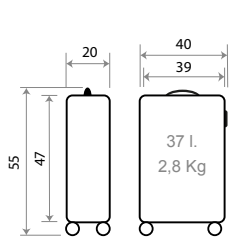

55cm - Ref. 59891