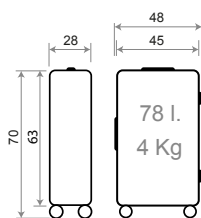

Ref. 76839

Necesar Adaptable ABS/
Adaptable Beauty Case ABS
29x21x15cm

C/21 C/22 C/23 C/24 C/25 C/26

Interior / Inner

Adaptable

Expandible / Expandable

5 cm.

Trolley 55cm - Ref. 76886

Trolley 70cm - Ref. 76892

Ref. 76895 - Set/2 55 / 70 cm.

C/21 C/22 C/23 C/24 C/25 C/26

51802.

Dimension

NEW COLLECTION

Composición / Composition: Polipropileno / Polypropylene

TROLLEYS