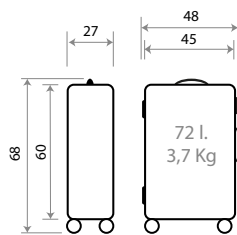

68cm - Ref. 50692