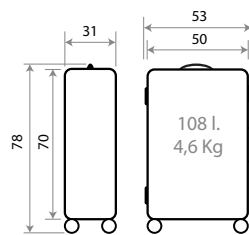

78cm - Ref. 50693