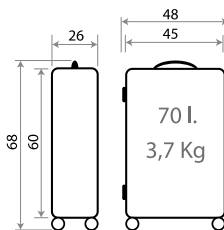

COLLECTION IN P.JL
JUNIOR CATALOG

TROLLEYS

Cabina / Cabine

Cierre de Combinacion

Mediana / Medium

Cierre TSA / TSA Closing

Trolley 55cm - Ref. 64517-21

Trolley 68cm - Ref. 64518-21