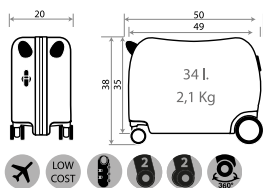

Ref. 47498-62
Maleta Infantil 4 Ruedas,
2 Multi-direccionales /
Ride-on suitcase 4 Wheels,
2 Multi-directional
50x38x20cm