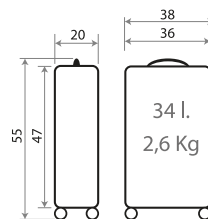

Trolley 55cm - Ref. 46417-21

Trolley 68cm - Ref. 46418-21

Ref. 46419-21

Set/2 55 / 68 cm.

ABS

35702.

Pelican Love

Composición / Composition:
100% ABS - PC FILM