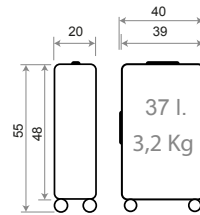

TROLLEYS

Interior, Cierre TSA Integrado y Doble Rueda / Inner, Integrated TSA Closing and Double Wheels

Trolley 55cm - Ref. 64786