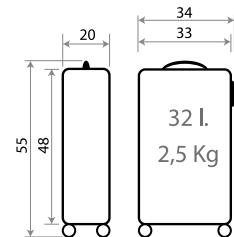

Maleta Infantil 4 Ruedas, 2 Multi-direccionales /
Ride-on suitcase 4 Wheels, 2 Multi-directional
50x38x20cm

Ref. 37239-64

Necesar Adaptable ABS/
Adaptable Beauty Case ABS
29x21x15cm

Ref. 37218-64 - Trolley ABS 68cm