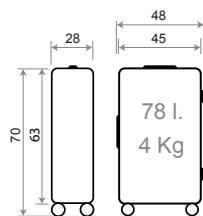

Trolley 70cm - Ref. 64392