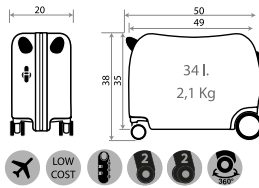

Ref. 35639-21

Necesar Adaptable ABS/
Adaptable Beauty Case ABS
29x21x15cm