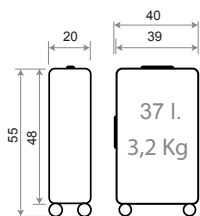

Trolley 55cm - Ref. 64391