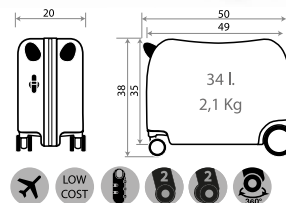

C/ 64 Blanco

Ref. 47439-64
Neceser Adaptable /
Adaptable Beauty Case
29x21x15cm

Ref. 47498-64
Maleta Infantil ABS 4 Ruedas /
ABS Rolling Suitcase 4 Wheels
50x38x20cm

Ref. 47412-64
Trolley ABS 68cm

Ref. 47414-64
Trolley ABS 55cm