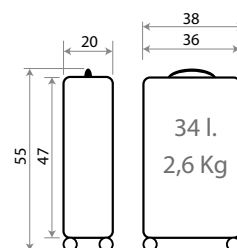

Digital - Ainsley

71803.

Ref. 71893-32 - Trolley ABS 55cm