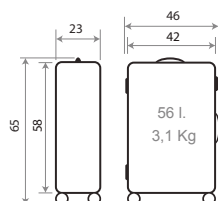

Trolley 65cm - Ref. 64812-22

Ref. 64814-22

Set/2 55 / 65 cm.