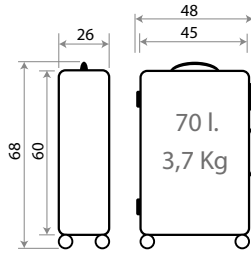

36207.

Never Stop

Composición / Composition: ABS

Ref. 36218- 68cm