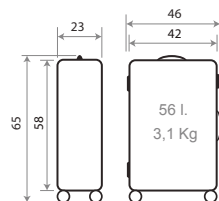

TROLLEYS

Interior, Cierre de Combinación y Doble Rueda / Inner, Combination Lock and Double Wheels

Trolley 55cm - Ref. 27411-21

Trolley 65cm - Ref. 27412-21

Ref. 27414-21
Set/2 55 / 65 cm.

ABS

27502.

Wild Flowers