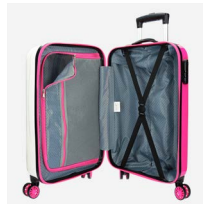

Ref. 32439

Necesar Adaptable ABS/
Adaptable Beauty Case ABS
29x21x15cm

Ref. 32493-21 - Trolley ABS 55cm