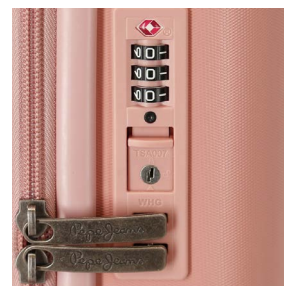

Interior y Cierre de Combinación / Inner and Combination Lock