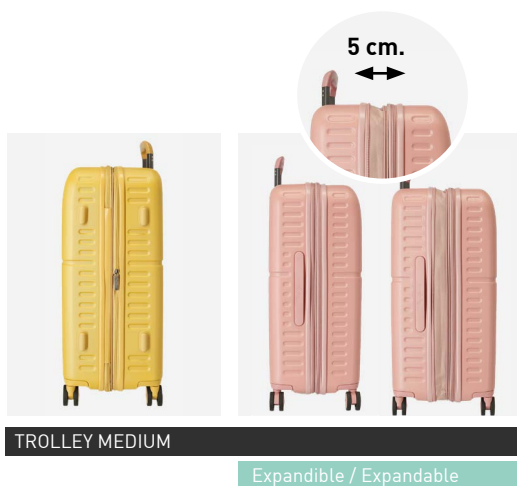

Interior / Inner

Adaptable

TROLLEYS

Interior, Cierre TSA Integrado y Doble Rueda / Inner, Integrated TSA Closing and Double Wheels

Trolley 55cm - Ref. 64386

Expandible

5 cm.

USB