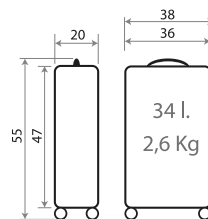

Adaptable

Ref. 35639-21

Necesar Adaptable ABS/
Adaptable Beauty Case ABS
29x21x15cm

Ref. 35698-21

Maleta Infantil 4 Ruedas, 2 Multi-direccionales /
Ride-on suitcase 4 Wheels, 2 Multi-directional
50x38x20cm