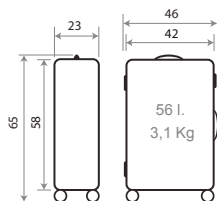

Trolley 65cm - Ref. 35212-12

Ref. 35214-21

Set/2 55 / 65 cm.