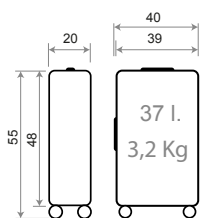

Trolley 55cm - Ref. 67291-24