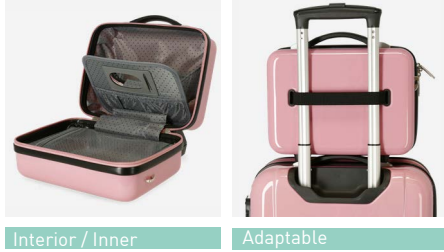

One World

46402.

Composición / Composition:
100% ABS - PC FILM