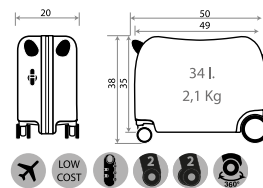

Ref. 47498-63
Maleta Infantil 4 Ruedas,
2 Multi-direccionales /
Ride-on suitcase 4 Wheels,
2 Multi-directional
50x38x20cm

Ref. 47498-61
Maleta Infantil 4 Ruedas,
2 Multi-direccionales /
Ride-on suitcase 4 Wheels,
2 Multi-directional
50x38x20cm