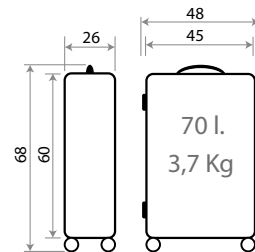

Ref. 47418-63 - Trolley ABS 68cm