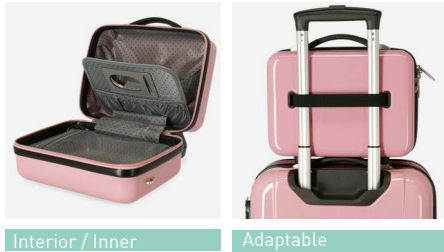

Precious Flower

35602.

Composición / Composition:
100% ABS - PC FILM

Interior / Inner

Adaptable