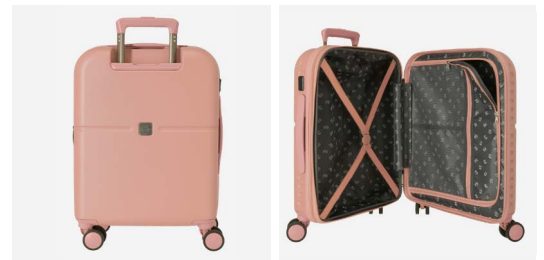

COLLECTION IN P.JL
JUNIOR CATALOG

Interior / Inner

Adaptable

Expandible / Expandable

5 cm.

Trolley 55cm - Ref. 67286-24

CABINA EXPANDIBLE #86 / EXPANDABLE CABINE #86

PUERTO USB / USB PORT