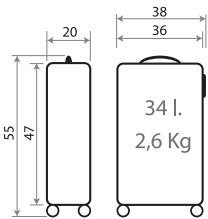

Interior, Cierre de Combinación / Inner and Combination Lock

Trolley 55cm - Ref. 65917-21

Trolley 68cm - Ref. 65918-21

Ref. 65919-21
Set/2 55 / 68 cm.

My favorite place

27402.

Composición / Composition: 100% ABS GRAINY