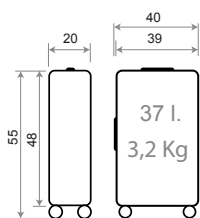

Trolley 55cm - Ref. 64491