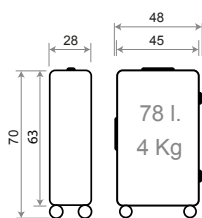

Trolley 70cm - Ref. 64492