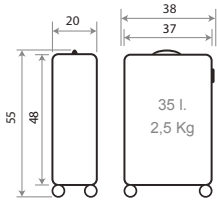

Trolley 55cm - Ref. 65411