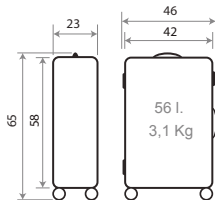

Trolley 55cm - Ref. 65611

Trolley 65cm - Ref. 65612

Ref. 65614
Set/2 55 / 65 cm.

Luca

65702.

Composición / Composition:
100% ABS GRAINY

Ref. 65719-21
Necesar Adaptable
ABS / Adaptable
Beauty Case ABS
29x21x15cm