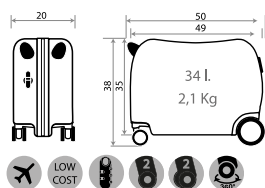

Necesar Adaptable ABS/
Adaptable Beauty Case ABS
29x21x15cm

Ref. 32493-21 - Trolley ABS 55cm

Ref. 32417-22 - Trolley ABS 55cm

Enjoy Every Moment

32502.

Composición / Composition: ABS

Ref. 32439-22

Necesar Adaptable ABS/
Adaptable Beauty Case ABS
29x21x15cm