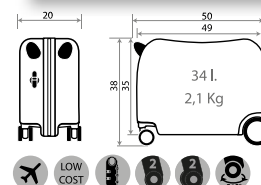

Ref. 40498-22