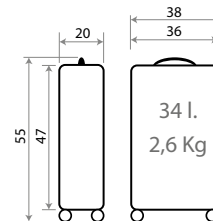

C/23 Azul / Blue

C/24 Marino / Navy

Ref. 44739
Necesar Adaptable /
Adaptable Beauty Case
29x21x15cm

Ref. 44798
Maleta Infantil ABS 4 Ruedas /
ABS Rolling Suitcase 4 Wheels
50x38x20cm

Ref. 44717 - 55cm

Circle Mickey