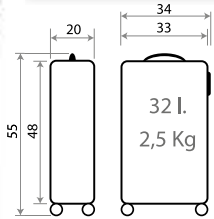

Ref. 24517-62
Trolley ABS 55cm

Ref. 24514-61 - 55cm

44602.

Before the Bloom

Composición / Composition: ABS

Ref. 44614-21
Trolley ABS 55cm

Ref. 44614 - 55cm

Ref. 44639-21
Neceser Adaptable /
Adaptable Beauty Case
29x21x15cm