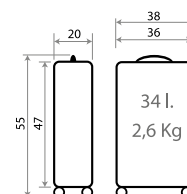

Circle Mickey

20302.

Composición / Composition: ABS

Ref. 20398-21
Maleta Infantil ABS 4 Ruedas /
ABS Rolling Suitcase 4 Wheels
50x38x20cm