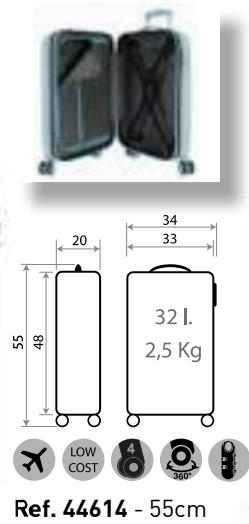

Ref. 44698-21
Maleta Infantil ABS 4 Ruedas /
ABS Rolling Suitcase 4 Wheels
50x38x20cm

Ref. 44614-22
Trolley ABS 55cm

Ref. 44614 - 55cm

Ref. 44639-22
Neceser Adaptable /
Adaptable Beauty Case
29x21x15cm

Ref. 44698-22
Maleta Infantil ABS 4 Ruedas /
ABS Rolling Suitcase 4 Wheels
50x38x20cm

Ref. 44614-23
Trolley ABS 55cm

Ref. 44614 - 55cm

Ref. 44639-23
Necesar Adaptable /
Adaptable Beauty Case
29x21x15cm

Ref. 44698-23
Maleta Infantil ABS 4 Ruedas /
ABS Rolling Suitcase 4 Wheels
50x38x20cm

Ref. 44614-24
Trolley ABS 55cm