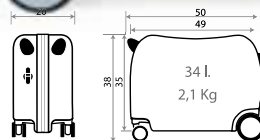

Ref. 44898-22
Maleta Infantil ABS 4 Ruedas /
ABS Rolling Suitcase 4 Wheels
50x38x20cm