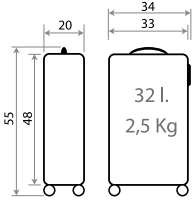

COLLECTION IN KIDS COLLECTIONS CATALOG

Ref. 22417
 Trolley ABS 55cm

Ref. 22417 - 55cm

40102.

Nature is Magical Frozen 2

Composición / Composition: ABS

Trolley ABS 55cm

Ref. 40114-21
 Trolley ABS 55cm