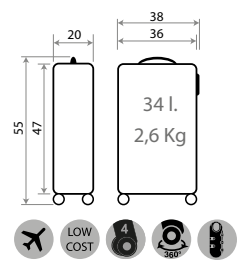

Ref. 23114-22
 Trolley ABS 55cm

20602.

Find Your Strength Frozen 2

Composición / Composition: ABS - PC FILM

Ref. 20639
 Neceser Adaptable /
 Adaptable Beauty Case
 29x21x15cm

Ref. 20617
 Trolley ABS 55cm

Ref. 20698
 Maleta Infantil 4 Ruedas, 2 Multi-direccionales /
 Ride-on suitcase 4 Wheels, 2 Multi-directional
 50x38x20cm