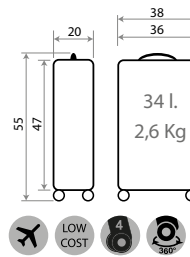

Ref. 40517 - Trolley ABS 55cm