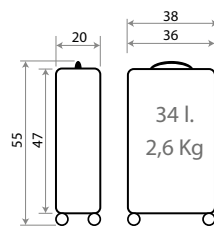

31902.

Bow of Hello Kitty

Composición / Composition: 100% ABS - PC Film

- -21 MARINO / NAVY
- -23 CELESTE / LIGHT BLUE

Ref. 31917 - 55cm