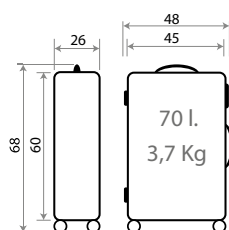

Ref. 42339-23
 Neceser Adaptable /
 Adaptable Beauty Case
 29x21x15cm

Ref. 42317-21 - 55cm

Ref. 42339-21
 Neceser Adaptable /
 Adaptable Beauty Case
 29x21x15cm

Ref. 42317-24 - 55cm

Ref. 42318-22 - 68cm

Ref. 42339-22
 Neceser Adaptable /
 Adaptable Beauty Case
 29x21x15cm