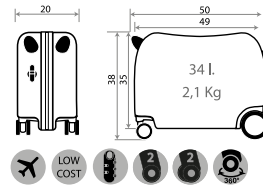

Maleta Infantil ABS 4 Ruedas, 2 Multi-direccionales /
ABS Rolling suitcase 4 Wheels, 2 Multi-directional
50x38x20cm

Ref. 47217-21 - 55cm

Minnie Diva

26102.

Composición / Composition:
100% ABS- PC Film

NEW COLLECTION