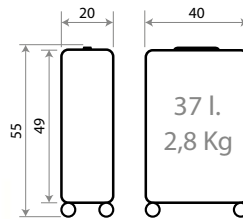

Expandible / Expandable

5 cm.