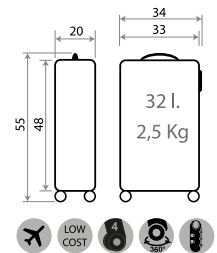

- -E1
- -64

Ref. 22339-E1 ●
Ref. 22339-63 ●
Necesar Adaptable /
Adaptable Beauty Case
29x21x15cm

- -E1
- -63