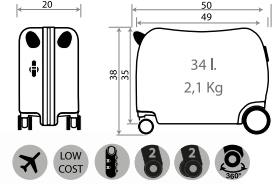

Ref. 20417 - 55cm

Ref. 20498-24
Maleta Infantil ABS 4 Ruedas /
ABS Rolling Suitcase 4 Wheels
50x38x20cm

Ref. 20418-24
Trolley 68cm

Ref. 20417-24
Trolley ABS 55cm

C/63 Azul Claro

C/64 Azul

Ref. 24539
Necesar Adaptable /
Adaptable Beauty Case
29x21x15cm