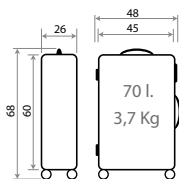

Ref. 30517
Trolley 55cm

Ref. 30518
Trolley 68cm

Ref. 30539
Necesar Adaptable /
Adaptable Beauty Case
29x21x15cm

● -23 ROSA
PC-FILM

● -24 MARINO
PC-GRAINY

Ref. 30519-24
Set 2 Trolleys ABS 55/68cm

Ref. 30517
Trolley 55cm