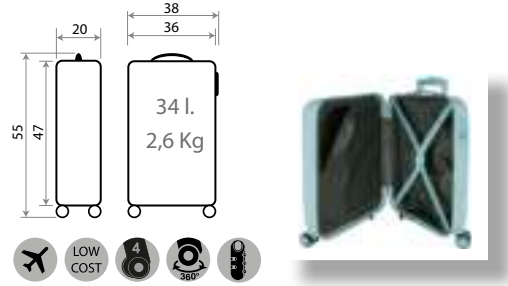

Ref. 46817 - Trolley ABS 55cm

Ref. 46818- Trolley ABS 68cm

45707.

Super Helpers

Composición / Composition: ABS

Ref. 45711
55cm

Ref. 45711-63

Ref. 45717
55cm