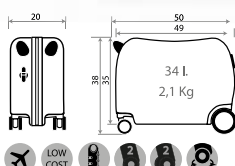

Ref. 42298-22
Maleta Infantil ABS 4 Ruedas /
ABS Rolling Suitcase 4 Wheels
50x38x20cm

Ref. 42217-22
Trolley ABS 55cm

Trolley ABS 55cm

Ref. 42239-21
Necesar Adaptable /
Adaptable Beauty Case
29x21x15cm

Trolley ABS 65cm