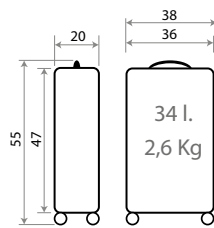

Ref. 34193-23 - 55cm