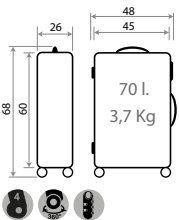

Ref. 30719
Set 2 Trolleys ABS 55/68cm