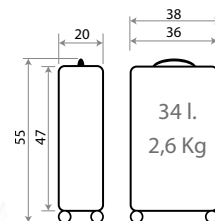

Ref. 21439-21
Neceser Adaptable /
Adaptable Beauty Case
29x21x15cm