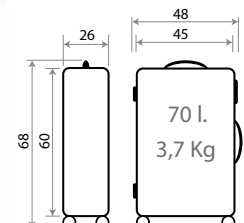

Ref. 20417 - 55cm

Ref. 20498-24
Maleta Infantil ABS 4 Ruedas /
ABS Rolling Suitcase 4 Wheels
50x38x20cm

Ref. 20418-24
Trolley 68cm

Ref. 20417-24
Trolley ABS 55cm

C/63 Azul Claro

C/64 Azul

Ref. 24539
Necesar Adaptable /
Adaptable Beauty Case
29x21x15cm