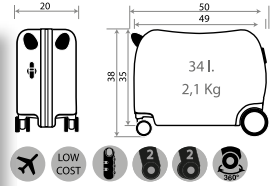

Ref. 26839-21
Necesar ABS Adaptable /
ABS Adaptable Beauty Case
29x21x15cm