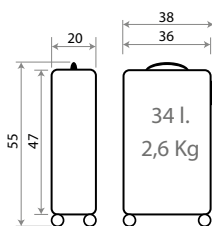

Minnie Around the World

31502.

Composición / Composition: ABS