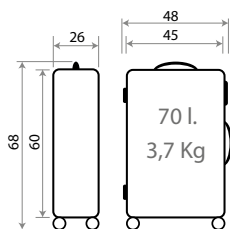

Minnie Style

49802.

Composición / Composition:
100% ABS- PC Film

NEW COLLECTION

COLECCIÓN EN
CATÁLOGO DE KIDS
COLECCIONES

COLLECTION IN
KIDS COLLEC-
TIONS CATALOG

Necesar ABS Adaptable /
ABS Adaptable Beauty Case
29x21x15cm

Maleta Infantil ABS 4 Ruedas, 2 Multi-direccionales /
ABS Rolling suitcase 4 Wheels, 2 Multi-directional
50x38x20cm

Set 2 Trolleys ABS 55/68cm