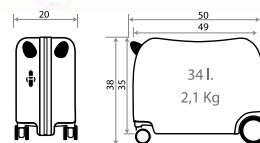

Ref. 23814-21 - 55cm

Ref. 23898-21
Maleta Infantil ABS 4 Ruedas,
2 Multi-direccionales /
ABS Rolling suitcase 4 Wheels,
2 Multi-directional
50x38x20cm

C/25 Azul Claro / Light Blue

Ref. 23817-25 - 55cm

Ref. 23839-25
Neceser ABS Adaptable /
ABS Adaptable Beauty Case
29x21x15cm