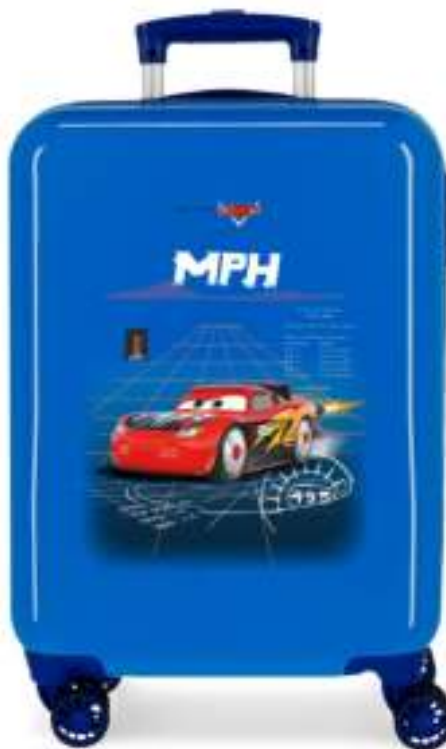

Ref. 20417-21 - 55cm

20402.

Lightning McQueen

Composición / Composition: ABS

-21 Azul / Blue

-22 Rojo / Red