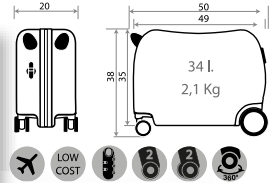

Ref. 26239

Neser ABS Adaptable /
ABS Adaptable Beauty Case
29x21x15cm