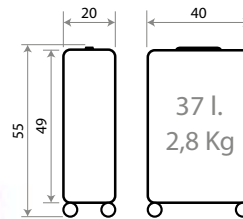

Expandible / Expandable

5 cm.