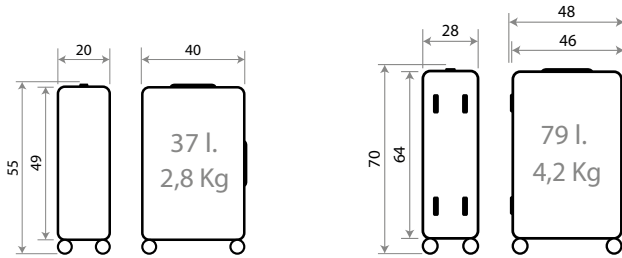

TROLLEYS

TROLLEY MEDIUM

Interior y Cierre de Combinación / Inner and Combination Lock

Expandible / Expandable

Ref. 36691-21 - 55cm

Ref. 36692-21 - 70cm

Ref. 36695-21 - Set/2 55 / 70 cm.