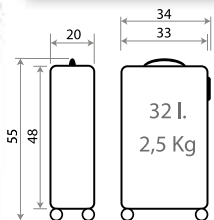

44602.

Before the Bloom

Composición / Composition: ABS