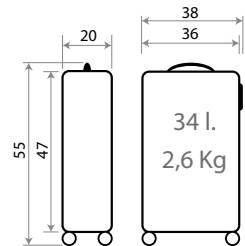

Ref. 45417 - Trolley ABS 55cm