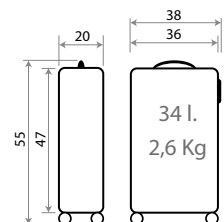

Mighties Heroes 34302.

Composición / Composition: 100% ABS Grainy - PC Film

Ref. 34319-22
Set 2 Trolleys ABS
55/68cm