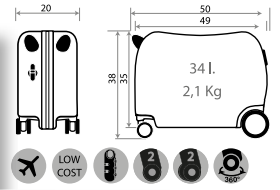

Ref. 27117-21 - 55cm

48202.

**C/ 21 Fucsia /
Fucshia**

**C/ 22 Rosa-Turquesa /
Pink-Turquoise**

Ref. 48239
Neceser ABS Adaptable /
ABS Adaptable Beauty Case
29x21x15cm

Ref. 48298
Maleta Infantil ABS 4 Ruedas, 2 Multi-direccionales /
ABS Rolling suitcase 4 Wheels, 2 Multi-directional
50x38x20cm