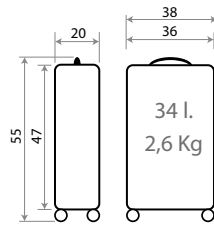

27702.

Sponge Bob

Composición / Composition: 100% ABS- PC Film

Ref. 27798-21

Maleta Infantil ABS 4 Ruedas, 2 Multi-direccionales /
ABS Rolling suitcase 4 Wheels, 2 Multi-directional
50x38x20cm

Ref. 27717-21 - 55cm