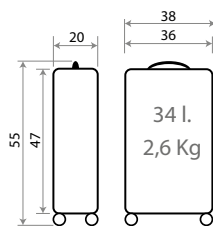

27102.

Encanto

Composición / Composition: 100% ABS- PC Film