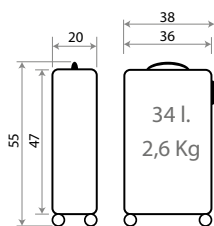

42302.

Girl Gang - Hello Kitty

Composición / Composition: ABS

Ref. 42317-23 - 55cm

Ref. 42339-23
Neceser Adaptable /
Adaptable Beauty Case
29x21x15cm

Ref. 42317-21 - 55cm

Ref. 42339-21
Neceser Adaptable /
Adaptable Beauty Case
29x21x15cm