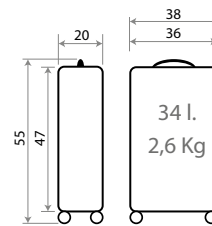

Ref. 20917-21 - 55cm

Ref. 20917-21 - 55cm

47502.

Composición / Composition: 100% ABS- PC Film

Ref. 47539-25
Necesar ABS Adaptable /
ABS Adaptable Beauty Case
29x21x15cm

Ref. 47598-25
Maleta Infantil ABS 4 Ruedas, 2 Multi-direccionales /
ABS Rolling suitcase 4 Wheels, 2 Multi-directional
50x38x20cm