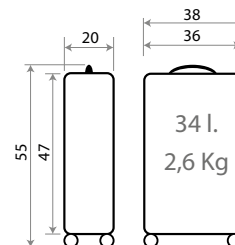

Ref. 34517 - Trolley ABS 55cm