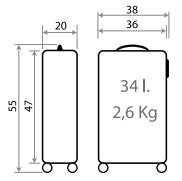

Ref. 20517-22 ●
Trolley ABS 55cm

46807.

Enjoy the day

Ref. 46839-66
Necesar Adaptable /
Adaptable Travel Bag
29x21x15cm

Ref. 46839-A5
Necesar Adaptable /
Adaptable Travel Bag
29x21x15cm

Ref. 46817-65 - Trolley 55cm