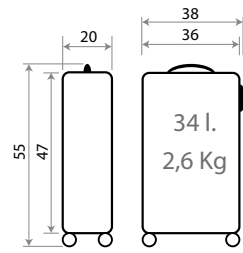

44302. Avengers Team

Composición / Composition: 100% ABS Grainy - PC Film

REF. 44302 AVENGERS TEAM

COLECCIÓN EN CATÁLOGO DE KIDS COLECCIONES

COLLECTION IN KIDS COLLECTIONS CATALOG