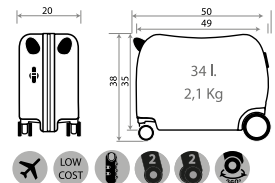

Draw The Line

Composición / Composition: ABS

Ref. 43298

Maleta Infantil 4 Ruedas, 2 Multi-direccionales /
Ride-on suitcase 4 Wheels, 2 Multi-directional
50x38x20cm