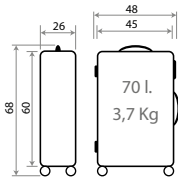

Ref. 22839-25
Necesar Adaptable /
Adaptable Beauty Case
29x21x15cm

Ref. 22839-26
Necesar Adaptable /
Adaptable Beauty Case
29x21x15cm

30502.

Minnie sunny day

Composición / Composition: ABS

● -21

● -22

Ref. 30519
Set 2 Trolleys ABS 55/68cm