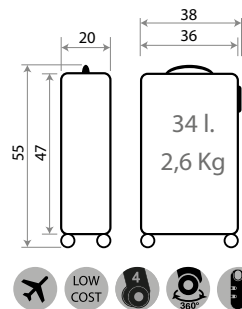

Ref. 40417-21

Ref. 40417-22

Ref. 40417 - 55cm

20702.

Spiderman Pop

Composición / Composition: ABS - PC FILM

Ref. 20798

Maleta Infantil 4 Ruedas, 2 Multi-direccionales /
Ride-on suitcase 4 Wheels, 2 Multi-directional
50x38x20cm