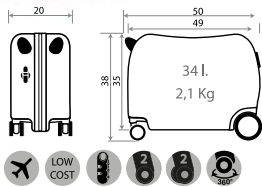

47207.

Dreams of Magic Frozen

Composición / Composition: ABS

Ref. 47298-61
Maleta Infantil 4 Ruedas,
2 Multi-direccionales /
Ride-on suitcase 4 Wheels,
2 Multi-directional
50x38x20cm