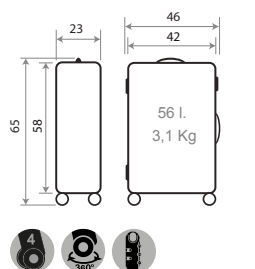

Ref. 34711-22 - 55cm

Ref. 34712-22 - 65cm

Ref. 34714-22
Set 2 - 55/65cm