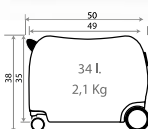

Ref. 43139-21
Necesar Adaptable /
Adaptable Beauty Case
29x21x15cm

Ref. 43198-21
Maleta Infantil ABS 4 Ruedas /
ABS Rolling Suitcase 4 Wheels
50x38x20cm

Ref. 43117-21
Trolley ABS 55cm

Trolley ABS 55cm

Ref. 43139-22
Necesar Adaptable /
Adaptable Beauty Case
29x21x15cm