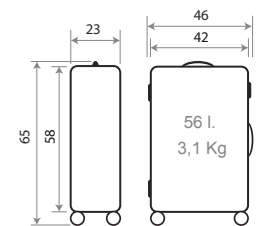

Ref. 35814-22
Set 2 - 55/65cm