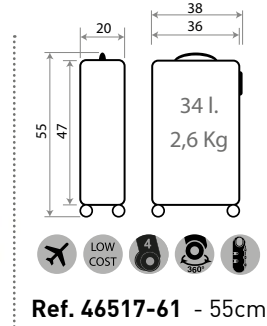

46507. Spiderman Action

Composición / Composition: ABS - PC FILM