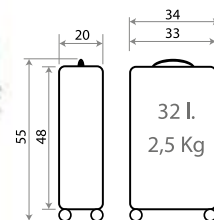

Seek Courage Frozen

23602.

Composición / Composition: ABS - PC FILM

Frosted Light

24302.

Composición / Composition: 100% ABS- PC Film