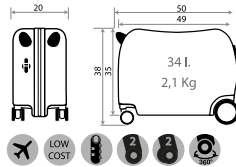

Ref. 23339-E1 ●
Ref. 23339-64 ●
Necesar Adaptable /
Adaptable Beauty Case
29x21x15cm