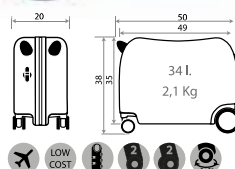

Ref. 44698-24
Maleta Infantil ABS 4 Ruedas /
ABS Rolling Suitcase 4 Wheels
50x38x20cm