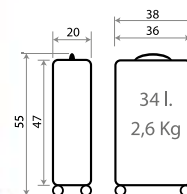

Ref. 43117-21
Trolley ABS 55cm

Trolley ABS 55cm