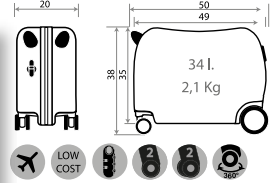

Ref. 49339

Necesar ABS Adaptable /
ABS Adaptable Beauty Case
29x21x15cm