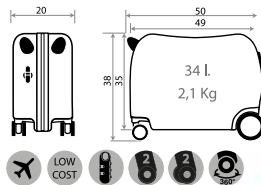

Ref. 24198-64
Maleta Infantil ABS 4 Ruedas /
ABS Rolling Suitcase 4 Wheels
50x38x20cm

Ref. 24117-64
Trolley ABS 55cm