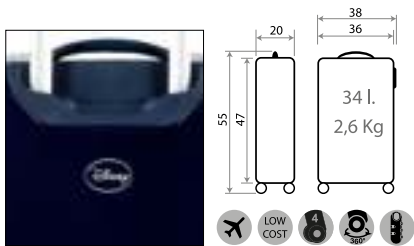

Ref. 36717-61 - Trolley 55cm.