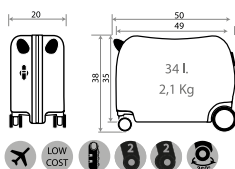

40102.

In The Woods - Frozen 2

40202.

Composición / Composition: ABS