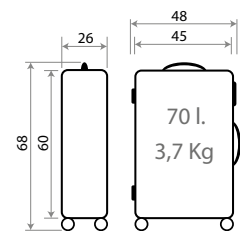

Ref. 44317 - Trolley ABS 55cm

Ref. 44318-22 - Trolley ABS 68cm

Ref. 44319-22
Set 2 Trolleys ABS 55/68cm

Mighties Heroes 34302.

Composición / Composition: 100% ABS Grainy - PC Film

C/21 Negro / Black

Ref. 34317 - 55cm