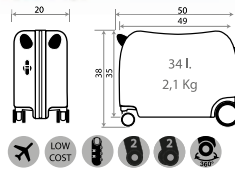

Ref. 44698-23
Maleta Infantil ABS 4 Ruedas /
ABS Rolling Suitcase 4 Wheels
50x38x20cm