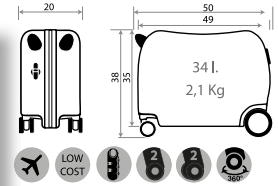

Ref. 26517-27 - 55cm

Composición / Composition: 100% ABS- PC Film

C/ 21 Marino / Navy

C/ 22 Blanco-Azul / White-Blue

Ref. 26639
Necesar ABS Adaptable /
ABS Adaptable Beauty Case
29x21x15cm

Ref. 26698
Maleta Infantil ABS 4 Ruedas, 2 Multi-direccionales /
ABS Rolling suitcase 4 Wheels, 2 Multi-directional
50x38x20cm