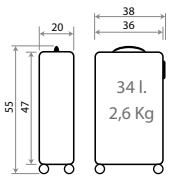

Ref. 30517
Trolley 55cm

Ref. 30518
Trolley 68cm

Ref. 30539
Necesar Adaptable /
Adaptable Beauty Case
29x21x15cm

● -23 ROSA
PC-FILM

● -24 MARINO
PC-GRAINY

Ref. 30519-24
Set 2 Trolleys ABS 55/68cm

Ref. 30517
Trolley 55cm