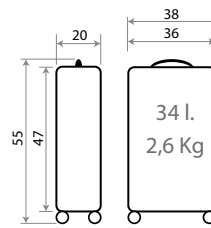

Ref. 27117-21 - 55cm

48202.

**C/ 21 Fucsia /
Fucshia**

**C/ 22 Rosa-Turquesa /
Pink-Turquoise**

Ref. 48239
Neceser ABS Adaptable /
ABS Adaptable Beauty Case
29x21x15cm

Ref. 48298
Maleta Infantil ABS 4 Ruedas, 2 Multi-direccionales /
ABS Rolling suitcase 4 Wheels, 2 Multi-directional
50x38x20cm