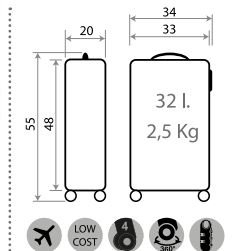

Ref. 25614-61 ●
 Trolley 55 cm

Ref. 25619 ●

SET/ 2 ABS

55/65cm

Ref. 25639-62 ●
 Ref. 25639-64 ●
 Neceser Adaptable /
 Adaptable Beauty Case
 29x21x15cm

● -62
 ● -64

Ref. 25698-62 ●
 Maleta Infantil 4 Ruedas, 2 Multi-direccionales /
 Ride-on suitcase 4 Wheels, 2 Multi-directional
 50x38x20cm