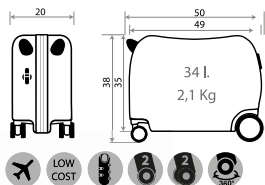

HELLO KITTY
Sanrio
LICENSE

Pretty Glasses Hello Kitty 42602.

Composición / Composition: 100% ABS - PC Film

REF. 42602 PRETTY GLASSES

COLECCIÓN EN CATÁLOGO DE KIDS COLECCIONES

COLLECTION IN KIDS COLLECTIONS CATALOG

Ref. 42698

Maleta Infantil ABS 4 Ruedas, 2 Multi-direccionales /
ABS Rolling suitcase 4 Wheels, 2 Multi-directional
50x38x20cm