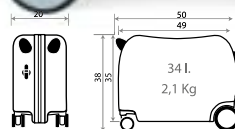

Ref. 40198-22
Maleta Infantil ABS 4 Ruedas /
ABS Rolling Suitcase 4 Wheels
50x38x20cm