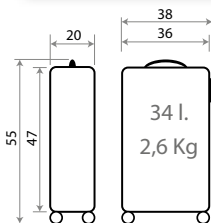

Ref. 23814-21 - 55cm

Ref. 23898-21
Maleta Infantil ABS 4 Ruedas,
2 Multi-direccionales /
ABS Rolling suitcase 4 Wheels,
2 Multi-directional
50x38x20cm

C/25 Azul Claro / Light Blue

Ref. 23817-25 - 55cm

Ref. 23839-25
Neceser ABS Adaptable /
ABS Adaptable Beauty Case
29x21x15cm