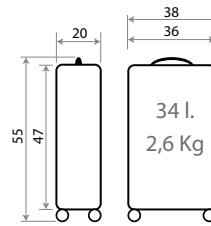

Ref. 26517-27 - 55cm

Composición / Composition: 100% ABS- PC Film

C/ 21 Marino / Navy

C/ 22 Blanco-Azul / White-Blue

Ref. 26639
Necesar ABS Adaptable /
ABS Adaptable Beauty Case
29x21x15cm

Ref. 26698
Maleta Infantil ABS 4 Ruedas, 2 Multi-direccionales /
ABS Rolling suitcase 4 Wheels, 2 Multi-directional
50x38x20cm