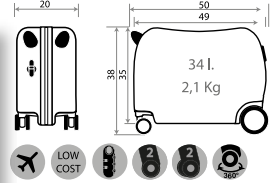

Ref. 28339

Necesar ABS Adaptable /
ABS Adaptable Beauty Case
29x21x15cm