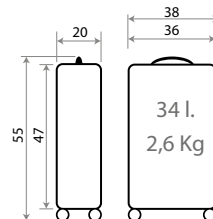

HELLO KITTY
Sanrio
LICENSE

Pretty Glasses Hello Kitty 42602.

Composición / Composition: 100% ABS - PC Film

REF. 42602 PRETTY GLASSES

COLECCIÓN EN CATÁLOGO DE KIDS COLECCIONES

COLLECTION IN KIDS COLLECTIONS CATALOG

Maleta Infantil ABS 4 Ruedas, 2 Multi-direccionales /
ABS Rolling suitcase 4 Wheels, 2 Multi-directional
50x38x20cm

Hello Kitty Wink 24702.

Composición / Composition: 100% ABS- PC Film

Maleta Infantil ABS 4 Ruedas, 2 Multi-direccionales /
ABS Rolling suitcase 4 Wheels, 2 Multi-directional
50x38x20cm

JOUUMBAGS