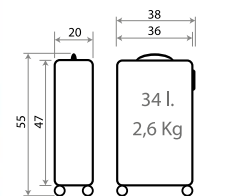

Ref. 42298-22
Maleta Infantil ABS 4 Ruedas /
ABS Rolling Suitcase 4 Wheels
50x38x20cm

Ref. 42217-22
Trolley ABS 55cm

Trolley ABS 55cm

Ref. 42239-21
Necesar Adaptable /
Adaptable Beauty Case
29x21x15cm

Trolley ABS 65cm