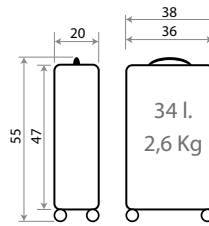

Ref. 47617-21 - 55cm

Winnie the Pooh

Composición / Composition: 100% ABS- PC Film

Ref. 26339-21
Necesar ABS Adaptable /
ABS Adaptable Beauty Case
29x21x15cm

Ref. 26398-21
Maleta Infantil ABS 4 Ruedas, 2 Multi-direccionales /
ABS Rolling suitcase 4 Wheels, 2 Multi-directional
50x38x20cm