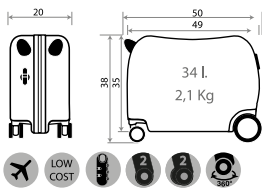

Ref. 40517 - Trolley ABS 55cm