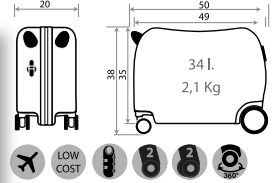

Ref. 23998-61
Maleta Infantil 4 Ruedas, 2 Multi-direccionales /
Ride-on suitcase 4 Wheels, 2 Multi-directional
50x38x20cm

Necesar ABS Adaptable /
ABS Adaptable Beauty Case
29x21x15cm