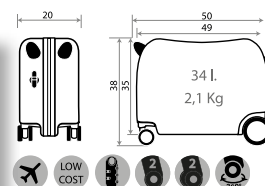

Ref. 47839-21
Necesar ABS Adaptable /
ABS Adaptable Beauty Case
29x21x15cm