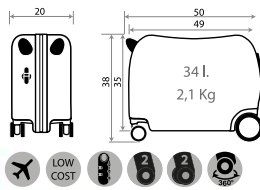

Ref. 40318 - 68cm

Ref. 40317 - 55cm

Ref. 40398

Maleta Infantil 4 Ruedas, 2 Multi-direccionales / Ride-on suitcase 4 Wheels, 2 Multi-directional 50x38x20cm

23907.

Joy

Composición / Composition: ABS

Ref. 23998-63