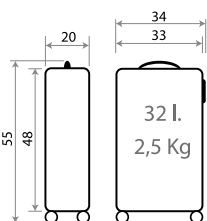

Ref. 23814-21 - 55cm

Ref. 23898-21
Maleta Infantil ABS 4 Ruedas,
2 Multi-direccionales /
ABS Rolling suitcase 4 Wheels,
2 Multi-directional
50x38x20cm

C/25 Azul Claro / Light Blue

Ref. 23817-25 - 55cm

Ref. 23839-25
Neceser ABS Adaptable /
ABS Adaptable Beauty Case
29x21x15cm