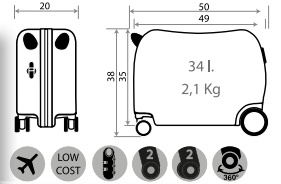

Necesar ABS Adaptable /
ABS Adaptable Beauty Case
29x21x15cm

Ref. 27998

Maleta Infantil ABS 4 Ruedas, 2 Multi-direccionales /
ABS Rolling suitcase 4 Wheels, 2 Multi-directional
50x38x20cm

Ref. 27917 - 55cm