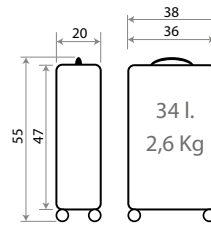

Ref. 26517-25 - 55cm

Ref. 26517-26 - 55cm

Ref. 26517 - 55cm

Ref. 26539-27
Neceser ABS Adaptable /
ABS Adaptable Beauty Case
29x21x15cm

Ref. 26598-27
Maleta Infantil ABS 4 Ruedas, 2 Multi-direccionales /
ABS Rolling suitcase 4 Wheels, 2 Multi-directional
50x38x20cm