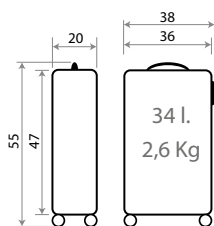

Ref. 42298-21
Maleta Infantil ABS 4 Ruedas /
ABS Rolling Suitcase 4 Wheels
50x38x20cm

Ref. 42217-21
Trolley ABS 55cm

JOUMMABAGS

42302.

Girl Gang - Hello Kitty

Composición / Composition: ABS

Ref. 42317-23 - 55cm