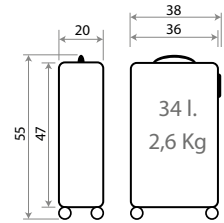

Ref. 44317 - Trolley ABS 55cm

Ref. 44318-22 - Trolley ABS 68cm

Ref. 44319-22
Set 2 Trolleys ABS 55/68cm

Mighties Heroes 34302.

Composición / Composition: 100% ABS Grainy - PC Film

C/21 Negro / Black

Ref. 34317 - 55cm