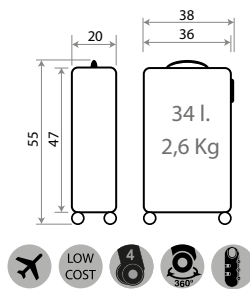

Ref. 26917-22 - 55cm