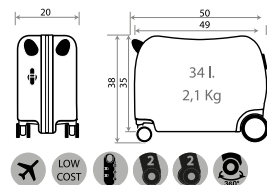

Ref. 47317 - 55cm

It's a Mickey Thing

Composición / Composition: 100% ABS- PC Film

Ref. 24239-21
Necesar ABS Adaptable /
ABS Adaptable Beauty Case
29x21x15cm

Ref. 24298-21
Maleta Infantil ABS 4 Ruedas, 2 Multi-direccionales /
ABS Rolling suitcase 4 Wheels, 2 Multi-directional
50x38x20cm