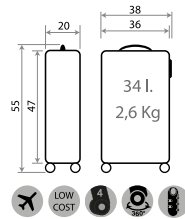

Ref. 46839-62
Necesar Adaptable /
Adaptable Travel Bag
29x21x15cm

Ref. 46817-62 - Trolley 55cm

Joy 23907.