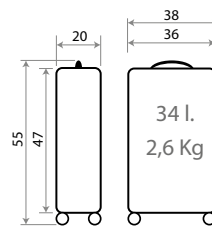

NEW COLLECTION

Composición / Composition:
100% ABS- PC Film

COLECCIÓN EN
CATÁLOGO DE KIDS
COLECCIONES

COLLECTION IN
KIDS COLLEC-
TIONS CATALOG

Neser ABS Adaptable /
ABS Adaptable Beauty Case
29x21x15cm

Maleta Infantil ABS 4 Ruedas, 2 Multi-direccionales /
ABS Rolling suitcase 4 Wheels, 2 Multi-directional
50x38x20cm