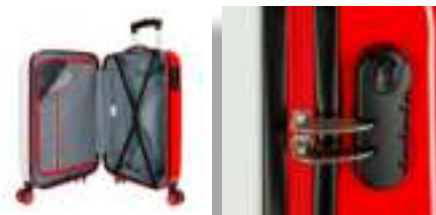

Ref. 47517-25 - 55cm