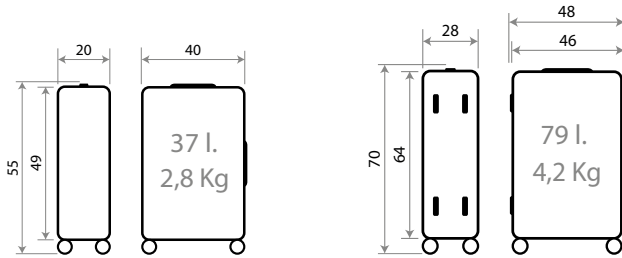

Interior y Cierre de Combinación / Inner and Combination Lock

Expandible / Expandable