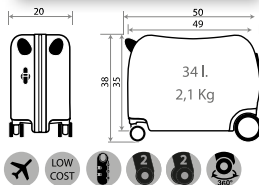

REF. 22402 AREDELLE IS HOME

COLECCIÓN EN CATÁLOGO DE KIDS COLECCIONES

COLLECTION IN KIDS COLLECTIONS CATALOG