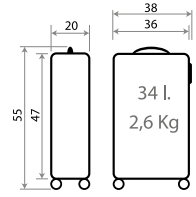

-21 Azul / Blue

-22 Rojo / Red

Ref. 20498
Maleta Infantil 4 Ruedas, 2 Multi-direccionales /
Ride-on suitcase 4 Wheels, 2 Multi-directional
50x38x20cm

Ref. 20417
Trolley ABS 55cm

Champ 20402.

Ref. 20417-23 - 55cm