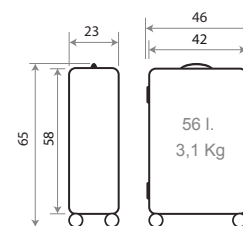

Ref. 47817-21 - 55cm

Ref. 35839-21
Necesar ABS Adaptable /
ABS Adaptable Beauty Case
29x21x15cm

Ref. 35811-21 - 55cm

Ref. 35812-21 - 65cm

Ref. 35814-21
Set 2 - 55/65cm

Ref. 35839-22
Necesar ABS Adaptable /
ABS Adaptable Beauty Case
29x21x15cm