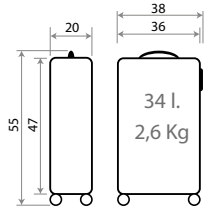

● -26 NEGRO
PC-GRAINY