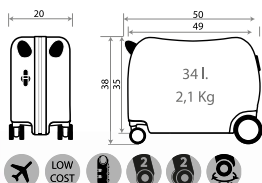

-21 Azul / Blue

-22 Rojo / Red

Ref. 20498
Maleta Infantil 4 Ruedas, 2 Multi-direccionales /
Ride-on suitcase 4 Wheels, 2 Multi-directional
50x38x20cm

Ref. 20417
Trolley ABS 55cm

Champ 20402.

Ref. 20417-23 - 55cm