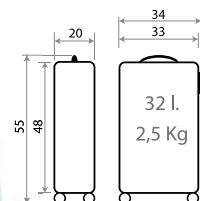

40102.

In The Woods - Frozen 2

40202.

Composición / Composition: ABS

Ref. 40298-21
Maleta Infantil ABS 4 Ruedas /
ABS Rolling Suitcase 4 Wheels
50x38x20cm

Ref. 40217-21
Trolley ABS 55cm