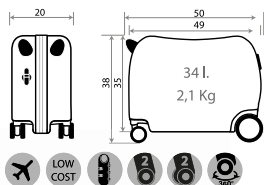

Circle Mickey

20302.

Composición / Composition: ABS

Ref. 20398-21
Maleta Infantil ABS 4 Ruedas /
ABS Rolling Suitcase 4 Wheels
50x38x20cm