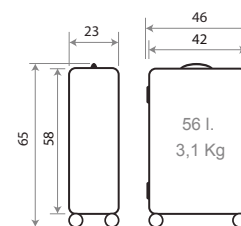

Ref. 48311-21 - 55cm

Ref. 48312-21 - 65cm

Ref. 48314-21
Set 2 - 55/65cm

Ref. 48339-22
 Neceser ABS Adaptable /
 ABS Adaptable Beauty Case
 29x21x15cm

Ref. 48311-22 - 55cm

Ref. 48312-22 - 65cm

Ref. 48314-22
 Set 2 - 55/65cm