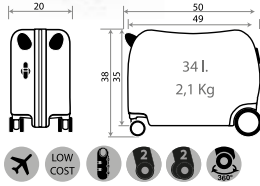

-67 Rojo / Red

-68 Azul / Blue

Ref. 46898

Maleta Infantil 4 Ruedas, 2 Multi-direccionales /
Ride-on suitcase 4 Wheels, 2 Multi-directional
50x38x20cm

Ref. 46839

Necesar Adaptable /
Adaptable Travel Bag
29x21x15cm