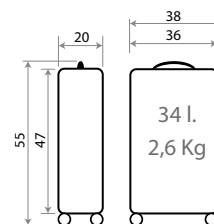

Maleta Infantil ABS 4 Ruedas, 2 Multi-direccionales /
ABS Rolling suitcase 4 Wheels, 2 Multi-directional
50x38x20cm

Neceser ABS Adaptable /
ABS Adaptable Beauty Case
29x21x15cm

Maleta Infantil ABS 4 Ruedas, 2 Multi-direccionales /
ABS Rolling suitcase 4 Wheels, 2 Multi-directional
50x38x20cm