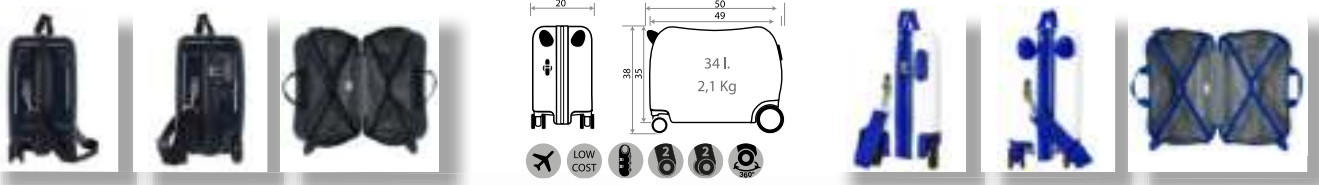

26902. Lightyear

NEW COLLECTION

Composición / Composition: 100% ABS- PC Film

Ref. 26998-21
Maleta Infantil ABS 4 Ruedas, 2 Multi-direccionales /
ABS Rolling suitcase 4 Wheels, 2 Multi-directional
50x38x20cm