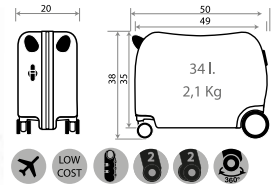

Spiderman Denim

46102.

Composición / Composition: 100% ABS- PC Film

COLECCIÓN EN
CATÁLOGO DE KIDS
COLECCIONES

COLLECTION IN
KIDS COLLEC-
TIONS CATALOG

REF. 46102 SPIDERMAN DENIM

Ref. 46139-21

Neceser ABS Adaptable /
ABS Adaptable Beauty Case
29x21x15cm

Ref. 46198-21

Maleta Infantil ABS 4 Ruedas, 2 Multi-direccionales /
ABS Rolling suitcase 4 Wheels, 2 Multi-directional
50x38x20cm

Ref. 461117 - Trolley ABS 55cm

Ref. 46118 - Trolley ABS 68cm

Ref. 46119
Set 2 Trolleys ABS 55/68cm