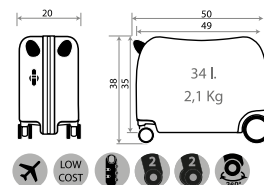

Ref. 23817-23 - 55cm

C/24 Azul Oscuro / Dark Blue

Ref. 23839-24
Necesar ABS Adaptable /
ABS Adaptable Beauty Case
29x21x15cm

Ref. 23898-24
Maleta Infantil ABS 4 Ruedas, 2 Multi-direccionales /
ABS Rolling suitcase 4 Wheels, 2 Multi-directional
50x38x20cm