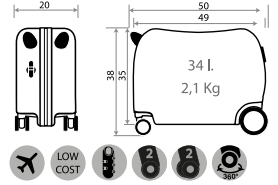

Ref. 23739

Necesar ABS Adaptable /
ABS Adaptable Beauty Case
29x21x15cm