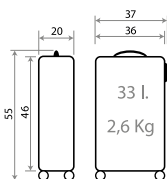

COLLECTION IN
 KIDS COLLEC-
 TIONS CATALOG

REF. 34802 FOR MY LOVE

Ref. 34839
 Neceser Adaptable /
 Adaptable Travel Bag
 29x21x15cm

67cm

55cm

Ref. 34870
 Trolley ABS 55cm

Ref. 34871
 Trolley ABS 67cm

Ref. 34872
 Set/2 ABS - 55 / 67cm