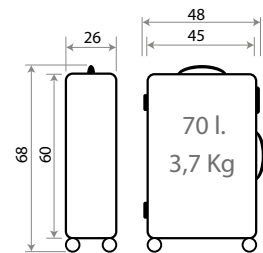

44302. Avengers Team

Composición / Composition: 100% ABS Grainy - PC Film

REF. 44302 AVENGERS TEAM

COLECCIÓN EN CATÁLOGO DE KIDS COLECCIONES

COLLECTION IN KIDS COLLECTIONS CATALOG