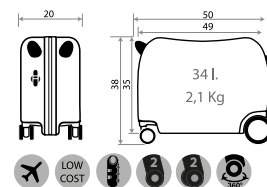

Ref. 45239
Necesar ABS Adaptable /
ABS Adaptable Beauty Case
29x21x15cm