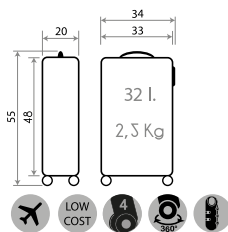

Ref. 46817 - 55cm

Ref. 46839-62
Necesar Adaptable /
Adaptable Travel Bag
29x21x15cm

Ref. 46817-62 - Trolley 55cm

Joy 23907.

Ref. 23998-61
Maleta Infantil 4 Ruedas, 2 Multi-direccionales /
Ride-on suitcase 4 Wheels, 2 Multi-directional
50x38x20cm