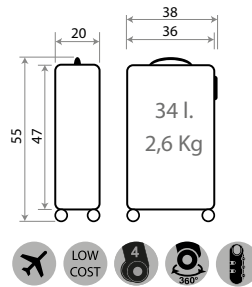

C/22 Azul / Blue

C/23 Rojo / Red

Ref. 23739

Necesar ABS Adaptable /
ABS Adaptable Beauty Case
29x21x15cm

Ref. 23798

Maleta Infantil ABS 4 Ruedas, 2 Multi-direccionales /
ABS Rolling suitcase 4 Wheels, 2 Multi-directional
50x38x20cm