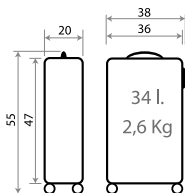

Ref. 28117 - 55cm

21502.

We are Cute - Hello Kitty

Composición / Composition: 100% ABS - PC Film

- -22 FUCSIA
- -23 BLANCO - ROSA

Ref. 21517-22
Trolley ABS 55cm

Trolley ABS 55cm

Ref. 21539-22
Neceser Adaptable /
Adaptable Beauty Case
29x21x15cm