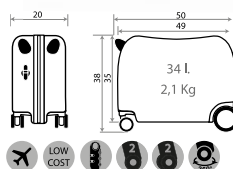

Ref. 21998-23
Maleta Infantil ABS 4 Ruedas /
ABS Rolling Suitcase 4 Wheels
50x38x20cm