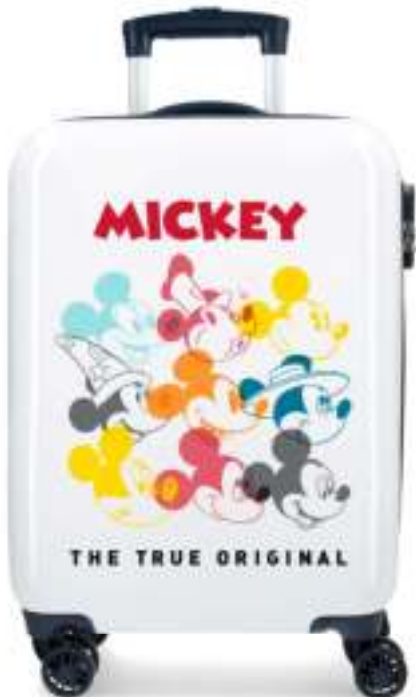

Ref. 30718
Trolley 68cm

- 29 MARINO PC-GRAINY
- 22 NEGRO PC-GRAINY

Ref. 30739-27
Neceser Adaptable /
Adaptable Beauty Case
29x21x15cm

Ref. 30719
Set 2 Trolleys ABS 55/68cm

Ref. 30717
Trolley 55cm

Ref. 30718
Trolley 68cm

-24 MARINO
PC-GRAINY

Ref. 30739-24
Necesar Adaptable /
Adaptable Beauty Case
29x21x15cm

Ref. 30719
Set 2 Trolleys ABS 55/68cm

Ref. 30717
Trolley 55cm

Ref. 30718
Trolley 68cm

36707.

Magic

Composición / Composition: ABS

Ref. 36739-61
Necesar Adaptable /
Adaptable Beauty Case
29x21x15cm

Ref. 36739-62
Necesar Adaptable /
Adaptable Beauty Case
29x21x15cm

Ref. 36739-63
Necesar Adaptable /
Adaptable Beauty Case
29x21x15cm

Ref. 36717-61 - Trolley 55cm.