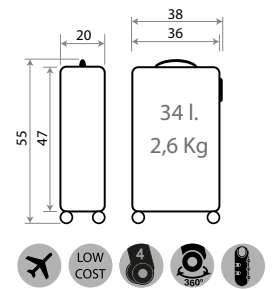

Ref. 26517 - 55cm