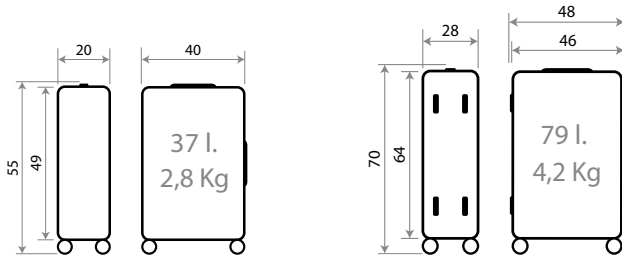

5 cm.

Ref. 36686-23 - 55cm

PUERTO USB / USB PORT

TROLLEYS

TROLLEY MEDIUM

Interior y Cierre de Combinación / Inner and Combination Lock

Expandible / Expandable

Ref. 36691-23 - 55cm