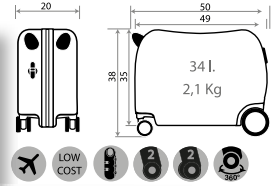

Ref. 20917-21 - 55cm

Ref. 20917-21 - 55cm

47502.

Composición / Composition: 100% ABS- PC Film

Ref. 47539-25
Necesar ABS Adaptable /
ABS Adaptable Beauty Case
29x21x15cm

Ref. 47598-25
Maleta Infantil ABS 4 Ruedas, 2 Multi-direccionales /
ABS Rolling suitcase 4 Wheels, 2 Multi-directional
50x38x20cm