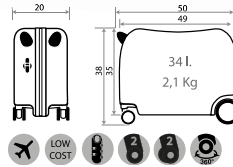

Ref. 44698-21
Maleta Infantil ABS 4 Ruedas /
ABS Rolling Suitcase 4 Wheels
50x38x20cm

Ref. 44614-22
Trolley ABS 55cm

Ref. 44614 - 55cm

Ref. 44639-22
Neceser Adaptable /
Adaptable Beauty Case
29x21x15cm

Ref. 44698-22
Maleta Infantil ABS 4 Ruedas /
ABS Rolling Suitcase 4 Wheels
50x38x20cm