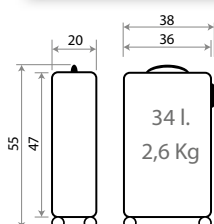

Ref. 23817-26 - 55cm