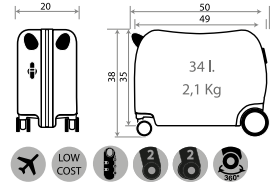

Ref. 45719
Neceser Adaptable /
Adaptable Beauty Case
29x21x15cm