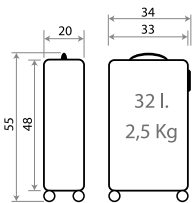

COLLECTION IN KIDS COLLECTIONS CATALOG

Ref. 22417
 Trolley ABS 55cm

Ref. 22417 - 55cm

40102.

Nature is Magical Frozen 2

Composición / Composition: ABS

Trolley ABS 55cm

Ref. 40114-21
 Trolley ABS 55cm