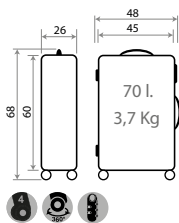

● -26 NEGRO
PC-GRAINY

● -25 ROSA
PC-FILM

● -27 MARINO
PC-GRAINY