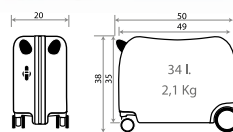

Ref. 23198-22
Maleta Infantil ABS 4 Ruedas /
ABS Rolling Suitcase 4 Wheels
50x38x20cm