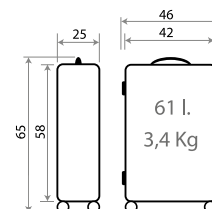

Ref. 42298-22
Maleta Infantil ABS 4 Ruedas /
ABS Rolling Suitcase 4 Wheels
50x38x20cm

Ref. 42217-22
Trolley ABS 55cm

Trolley ABS 55cm

Ref. 42239-21
Necesar Adaptable /
Adaptable Beauty Case
29x21x15cm

Trolley ABS 65cm