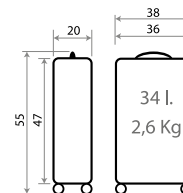

-21 Azul / Blue

-22 Rojo / Red

Ref. 20498
Maleta Infantil 4 Ruedas, 2 Multi-direccionales /
Ride-on suitcase 4 Wheels, 2 Multi-directional
50x38x20cm

Ref. 20417
Trolley ABS 55cm

Champ 20402.

Ref. 20417-23 - 55cm