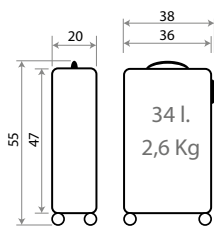

Minnie Style

49802.

Composición / Composition:
100% ABS- PC Film

NEW COLLECTION

COLECCIÓN EN
CATÁLOGO DE KIDS
COLECCIONES

COLLECTION IN
KIDS COLLEC-
TIONS CATALOG

Necesar ABS Adaptable /
ABS Adaptable Beauty Case
29x21x15cm

Maleta Infantil ABS 4 Ruedas, 2 Multi-direccionales /
ABS Rolling suitcase 4 Wheels, 2 Multi-directional
50x38x20cm

Set 2 Trolleys ABS 55/68cm