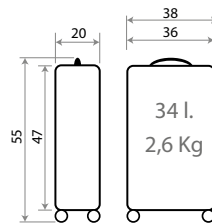

COLLECTION IN
KIDS COLLEC-
TIONS CATALOG

Ref. 27839

Necesar ABS Adaptable /
ABS Adaptable Beauty Case
29x21x15cm

Ref. 27898

Maleta Infantil ABS 4 Ruedas, 2 Multi-direccionales /
ABS Rolling suitcase 4 Wheels, 2 Multi-directional
50x38x20cm