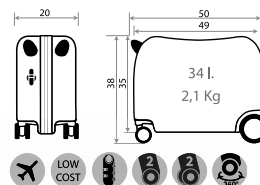

Ref. 28139

Necesar ABS Adaptable /
ABS Adaptable Beauty Case
29x21x15cm