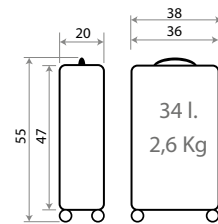

Ref. 46139-21

Neceser ABS Adaptable /
ABS Adaptable Beauty Case
29x21x15cm

Ref. 46198-21

Maleta Infantil ABS 4 Ruedas, 2 Multi-direccionales /
ABS Rolling suitcase 4 Wheels, 2 Multi-directional
50x38x20cm