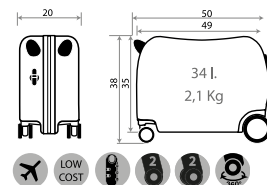

Ref. 23717 - 55cm

C/24 Marino / Navy

C/25 Azul / Blue

C/26 Rojo / Red

Ref. 23739

Neceser ABS Adaptable /
ABS Adaptable Beauty Case
29x21x15cm

Ref. 23798

Maleta Infantil ABS 4 Ruedas, 2 Multi-direccionales /
ABS Rolling suitcase 4 Wheels, 2 Multi-directional
50x38x20cm