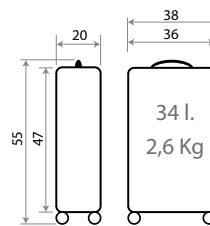

49302.

Friendship Fun

NEW COLLECTION

Composición / Composition:
100% ABS- PC Film

COLECCIÓN EN
CATÁLOGO DE KIDS
COLECCIONES

COLLECTION IN
KIDS COLLEC-
TIONS CATALOG

Necesar ABS Adaptable /
ABS Adaptable Beauty Case
29x21x15cm

Maleta Infantil ABS 4 Ruedas, 2 Multi-direccionales /
ABS Rolling suitcase 4 Wheels, 2 Multi-directional
50x38x20cm