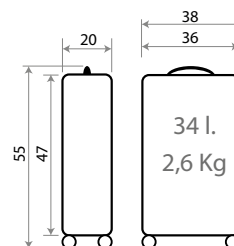

Ref. 44518 - Trolley ABS 68cm

Ref. 44519

Set 2 Trolleys ABS 55/68cm

Spiderman 22502. Comic

Ref. 22598

Maleta Infantil ABS 4 Ruedas, 2 Multi-direccionales /
ABS Rolling suitcase 4 Wheels, 2 Multi-directional
50x38x20cm