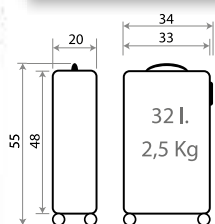

Ref. 23114-22
Trolley ABS 55cm