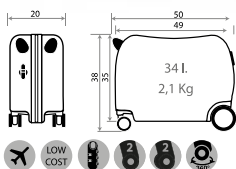

Hello Bob 43502.

Composición / Composition: ABS - PC FILM

Trolley ABS 55cm

Bob's Party 43402.

Composición / Composition: ABS - PC FILM

SET/ 2 ABS

55/68cm

Trolley ABS 55cm