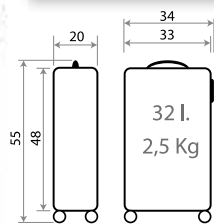

23102.

Adventure of my mind

Composición / Composition: ABS