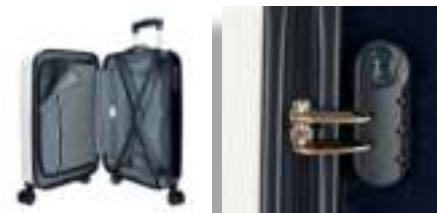

Ref. 26517-27 - 55cm