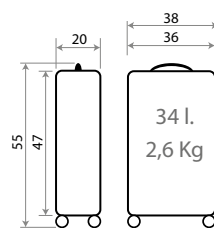

Ref. 26817-21 - 55cm

Ref. 47839-21
Necesar ABS Adaptable /
ABS Adaptable Beauty Case
29x21x15cm

Ref. 47898-21
Maleta Infantil ABS 4 Ruedas, 2 Multi-direccionales /
ABS Rolling suitcase 4 Wheels, 2 Multi-directional
50x38x20cm