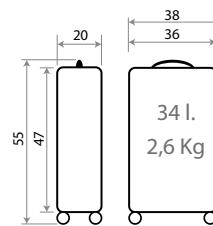

27902.

My Happy Place

NEW COLLECTION

Composición / Composition:
100% ABS- PC Film

COLECCIÓN EN
CATÁLOGO DE KIDS
COLECCIONES

COLLECTION IN
KIDS COLLEC-
TIONS CATALOG

Necesar ABS Adaptable /
ABS Adaptable Beauty Case
29x21x15cm

Maleta Infantil ABS 4 Ruedas, 2 Multi-direccionales /
ABS Rolling suitcase 4 Wheels, 2 Multi-directional
50x38x20cm