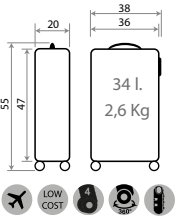

Ref. 30739-26
Neceser Adaptable /
Adaptable Beauty Case
29x21x15cm