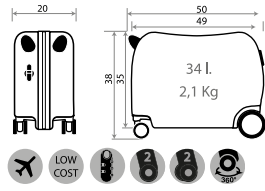

-21 Azul / Blue

-22 Rojo / Red

Ref. 20498
Maleta Infantil 4 Ruedas, 2 Multi-direccionales /
Ride-on suitcase 4 Wheels, 2 Multi-directional
50x38x20cm

Ref. 20417
Trolley ABS 55cm

Champ 20402.

Ref. 20417-23 - 55cm