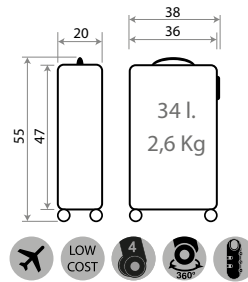

Frozen memories

45802.

Composición / Composition: 100% ABS- PC Film

COLECCIÓN EN CATÁLOGO DE KIDS COLECCIONES

COLLECTION IN KIDS COLLECTIONS CATALOG

REF. 45802 FROZEN MEMORIES