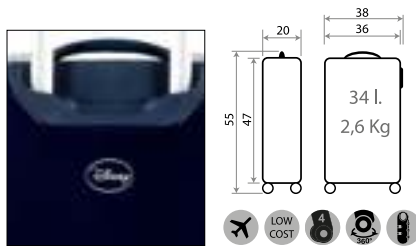

Ref. 36717-61 - Trolley 55cm.