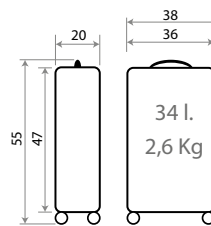

Maleta Infantil ABS 4 Ruedas, 2 Multi-direccionales /
ABS Rolling suitcase 4 Wheels, 2 Multi-directional
50x38x20cm

Ref. 47217-21 - 55cm

Minnie Diva

26102.

Composición / Composition:
100% ABS- PC Film

NEW COLLECTION