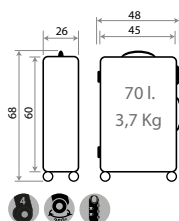

Ref. 30718
Trolley 68cm

- 29 MARINO PC-GRAINY
- 22 NEGRO PC-GRAINY

Ref. 30739-27
Neceser Adaptable /
Adaptable Beauty Case
29x21x15cm

Ref. 30719
Set 2 Trolleys ABS 55/68cm

Ref. 30717
Trolley 55cm

Ref. 30718
Trolley 68cm