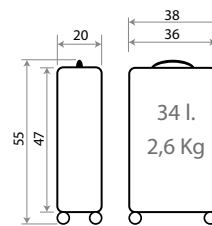

Ref. 49239
 Neceser ABS Adaptable /
 ABS Adaptable Beauty Case
 29x21x15cm

Ref. 49298
 Maleta Infantil ABS 4 Ruedas, 2 Multi-direccionales /
 ABS Rolling suitcase 4 Wheels, 2 Multi-directional
 50x38x20cm