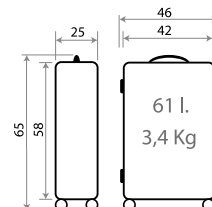

Ref. 43117-22
Trolley ABS 65cm

Trolley ABS 65cm