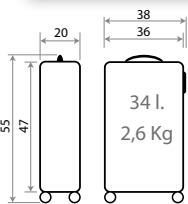

Ref. 40217-21
 Trolley ABS 55cm

Princess Celebration

Composición / Composition: ABS

Ref. 44817-21 - 55cm

Ref. 44839-21
Neceser Adaptable /
Adaptable Beauty Case
29x21x15cm

Ref. 44898-21
Maleta Infantil ABS 4 Ruedas /
ABS Rolling Suitcase 4 Wheels
50x38x20cm