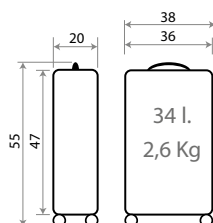

Ref. 31917 - 55cm