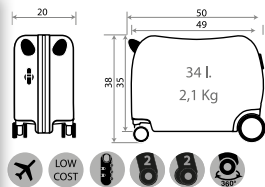

Ref. 23114-22
 Trolley ABS 55cm

20602.

Find Your Strength Frozen 2

Composición / Composition: ABS - PC FILM

Ref. 20639
 Neceser Adaptable /
 Adaptable Beauty Case
 29x21x15cm

Ref. 20617
 Trolley ABS 55cm

Ref. 20698
 Maleta Infantil 4 Ruedas, 2 Multi-direccionales /
 Ride-on suitcase 4 Wheels, 2 Multi-directional
 50x38x20cm