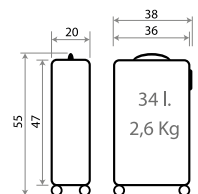

Ref. 24117-61
Trolley ABS 55cm

Ref. 24117-62
Trolley ABS 55cm