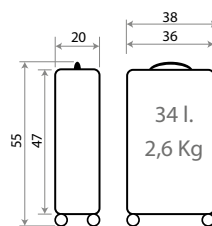

Ref. 49539

Nescer ABS Adaptable /
ABS Adaptable Beauty Case
29x21x15cm

Ref. 49598

Maleta Infantil ABS 4 Ruedas, 2 Multi-direccionales /
ABS Rolling suitcase 4 Wheels, 2 Multi-directional
50x38x20cm

Ref. 49517 - 55cm