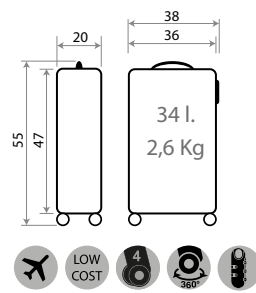

Ref. 24598-21

Maleta Infantil ABS 4 Ruedas, 2 Multi-direccionales /
ABS Rolling suitcase 4 Wheels, 2 Multi-directional
50x38x20cm

Ref. 24517-22 - 55cm

Spiderman Denim

46102.

Composición / Composition: 100% ABS- PC Film