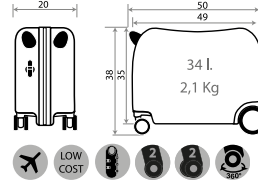

24107.

Spiderman Geo

Composición / Composition: ABS

Ref. 24198-61
Maleta Infantil 4 Ruedas, 2 Multi-direccionales /
Ride-on suitcase 4 Wheels, 2 Multi-directional
50x38x20cm