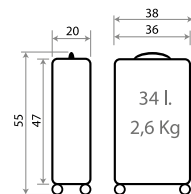

Trolley ABS 55cm