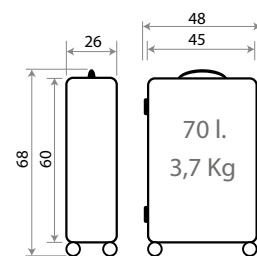

Ref. 44598

Maleta Infantil ABS 4 Ruedas, 2 Multi-direccionales /
ABS Rolling suitcase 4 Wheels, 2 Multi-directional
50x38x20cm

Ref. 44539

Necesar ABS Adaptable /
ABS Adaptable Beauty Case
29x21x15cm

Ref. 44517 - Trolley ABS 55cm