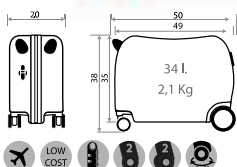

Ref. 20417 - 55cm

Ref. 20498-24
Maleta Infantil ABS 4 Ruedas /
ABS Rolling Suitcase 4 Wheels
50x38x20cm

Ref. 20418-24
Trolley 68cm

Ref. 20417-24
Trolley ABS 55cm

C/63 Azul Claro

C/64 Azul

Ref. 24539
Necesar Adaptable /
Adaptable Beauty Case
29x21x15cm