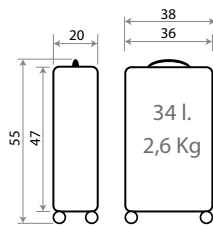

Ref. 47717-21 - 55cm

Ref. 26739-21
Necesar ABS Adaptable /
ABS Adaptable Beauty Case
29x21x15cm

Ref. 26798-21
Maleta Infantil ABS 4 Ruedas, 2 Multi-direccionales /
ABS Rolling suitcase 4 Wheels, 2 Multi-directional
50x38x20cm