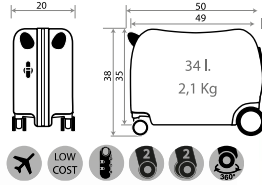

Ref. 24198-63
Maleta Infantil ABS 4 Ruedas /
ABS Rolling Suitcase 4 Wheels
50x38x20cm

Ref. 24117-63
Trolley ABS 55cm