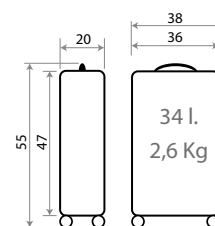

Ref. 34217 - 55cm

● C/23 ● C/27

Ref. 34217 - 55cm

● C/24 ● C/28