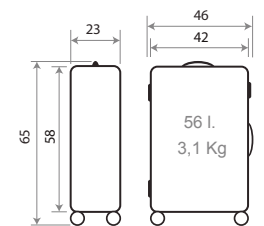

Ref. 48311-21 - 55cm

Ref. 48312-21 - 65cm

Ref. 48314-21
Set 2 - 55/65cm

Ref. 48339-22
 Neceser ABS Adaptable /
 ABS Adaptable Beauty Case
 29x21x15cm

Ref. 48311-22 - 55cm

Ref. 48312-22 - 65cm

Ref. 48314-22
 Set 2 - 55/65cm