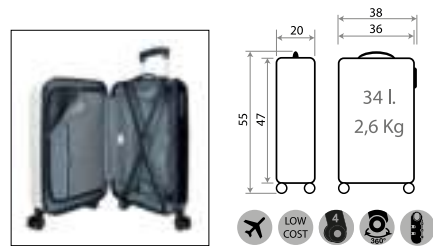

Ref. 36717-62 - Trolley 55cm.

Ref. 36717-63 - Trolley 55cm.

Ref. 36739-65
Necesar Adaptable /
Adaptable Beauty Case
29x21x15cm

Ref. 36739-64
Necesar Adaptable /
Adaptable Beauty Case
29x21x15cm

Ref. 36717-65 - Trolley 55cm.