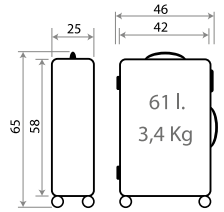

Love Minnie

20502.

Composición / Composition: ABS

Ref. 20539 ●●
Neceser Adaptable /
Adaptable Beauty Case
29x21x15cm

● -21

● -23

Ref. 20517-21 ●
Ref. 20514-23 ●
Trolley ABS 55cm

● -22