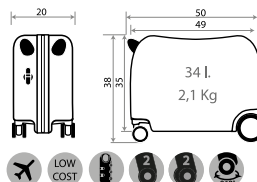

Ref. 46839

Necesar Adaptable / Adaptable Travel Bag
29x21x15cm