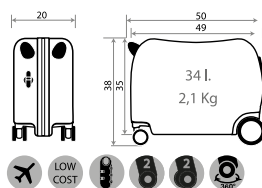

Ref. 44817-22 - 55cm

Ref. 44839-22
Neceser Adaptable /
Adaptable Beauty Case
29x21x15cm

Ref. 44898-22
Maleta Infantil ABS 4 Ruedas /
ABS Rolling Suitcase 4 Wheels
50x38x20cm

Ref. 44817-23 - 55cm

Ref. 44898-23