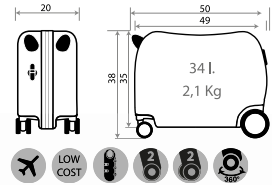

Ref. 49239
 Neceser ABS Adaptable /
 ABS Adaptable Beauty Case
 29x21x15cm

Ref. 49298
 Maleta Infantil ABS 4 Ruedas, 2 Multi-direccionales /
 ABS Rolling suitcase 4 Wheels, 2 Multi-directional
 50x38x20cm