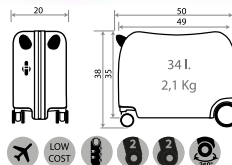

Ref. 28117 - 55cm

21502.

We are Cute - Hello Kitty

Composición / Composition: 100% ABS - PC Film

- -22 FUCSIA
- -23 BLANCO - ROSA

Ref. 21517-22
Trolley ABS 55cm

Trolley ABS 55cm

Ref. 21539-22
Neceser Adaptable /
Adaptable Beauty Case
29x21x15cm