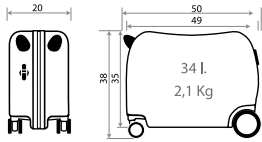

Ref. 32298

Maleta Infantil ABS 4 Ruedas, 2 Multi-direccionales / ABS Rolling suitcase 4 Wheels, 2 Multi-directional 50x38x20cm