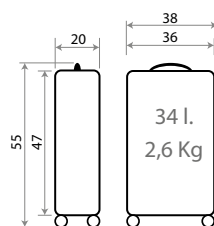

Ref. 44917 - 55cm ● ●

C/23 Marino

C/24 Granate

Ref. 44939-23
Necesar Adaptable /
Adaptable Beauty Case
29x21x15cm

Ref. 44917-23 - 55cm

33902.

Good Vibes Only

Composición / Composition: ABS