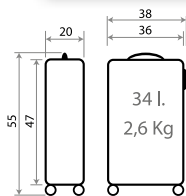

21102.

My Good Friend

Composición / Composition: ABS

REF. 21102 MY GOOD FRIEND

COLECCIÓN EN CATÁLOGO DE KIDS COLECCIONES

COLLECTION IN KIDS COLLECTIONS CATALOG

21202.

Happy Family

Composición / Composition: ABS

REF. 21202 HAPPY FAMILY

COLECCIÓN EN CATÁLOGO DE KIDS COLECCIONES

COLLECTION IN KIDS COLLECTIONS CATALOG