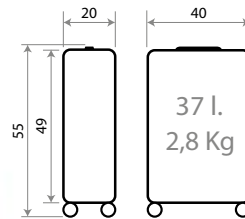

Expandible / Expandable

5 cm.