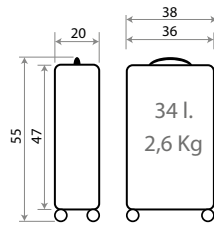

Ref. 47517-28 - 55cm

Ref. 47517-29 - 55cm

Ref. 26517 - 55cm

26602. Clásicos 2

Composición / Composition: 100% ABS- PC Film

Ref. 26639-23
Necesar ABS Adaptable /
ABS Adaptable Beauty Case
29x21x15cm

Ref. 26698-23
Maleta Infantil ABS 4 Ruedas, 2 Multi-direccionales /
ABS Rolling suitcase 4 Wheels, 2 Multi-directional
50x38x20cm