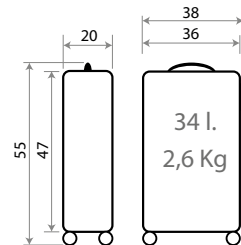

Ref. 44517 - Trolley ABS 55cm