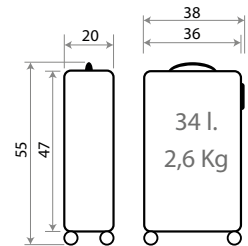

Maleta Infantil ABS 4 Ruedas, 2 Multi-direccionales / ABS Rolling suitcase 4 Wheels, 2 Multi-directional 50x38x20cm

Ref. 32239

Necesar ABS Adaptable / ABS Adaptable Beauty Case 29x21x15cm

Ref. 32217-21

Ref. 32217-22