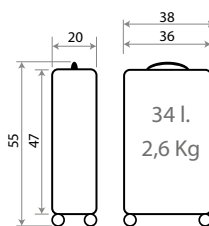

Mickey Mouse Fashion

47302.

Composición / Composition:
100% ABS- PC Film

NEW COLLECTION