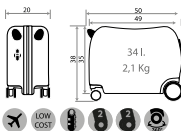

23907.

Joy

SET/ 2 ABS

55/65cm