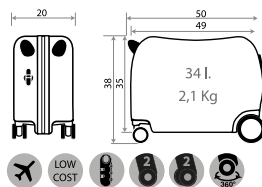

Ref. 44898-24

Maleta Infantil ABS 4 Ruedas /
ABS Rolling Suitcase 4 Wheels
50x38x20cm