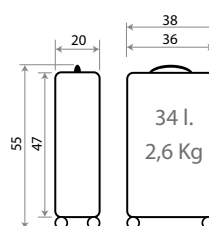

Neceser ABS Adaptable /
ABS Adaptable Beauty Case
29x21x15cm

Ref. 49498

Maleta Infantil ABS 4 Ruedas, 2 Multi-direccionales /
ABS Rolling suitcase 4 Wheels, 2 Multi-directional
50x38x20cm

Ref. 49417 - 55cm