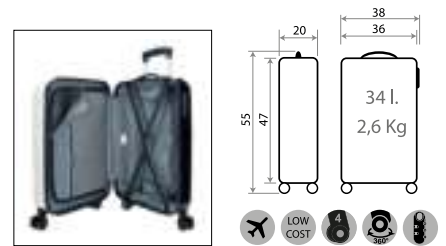

Ref. 36717-61 - Trolley 55cm.