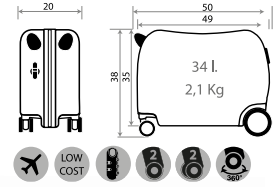

Ref. 33939
Necesar Adaptable /
Adaptable Beauty Case
29x21x15cm