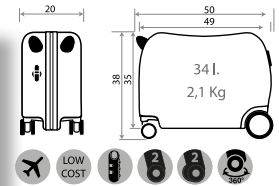

Ref. 26998-22
Maleta Infantil ABS 4 Ruedas, 2 Multi-direccionales /
ABS Rolling suitcase 4 Wheels, 2 Multi-directional
50x38x20cm

Ref. 26917-21 - 55cm

Ref. 26917-22 - 55cm

47902.

NEW COLLECTION

Ref. 47998-21