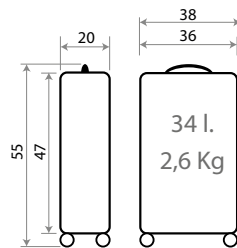

Ref. 24117-65 - 55cm