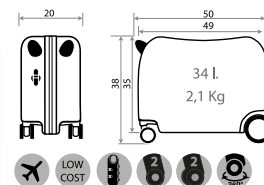

23802.

Blue's Clues & You

Composición / Composition: 100% ABS - PC Film

C/23 Marino / Navy

Ref. 23839-23

Necesar ABS Adaptable /
ABS Adaptable Beauty Case
29x21x15cm

Ref. 23898-23

Maleta Infantil ABS 4 Ruedas, 2 Multi-direccionales /
ABS Rolling suitcase 4 Wheels, 2 Multi-directional
50x38x20cm

Ref. 23817-23 - 55cm