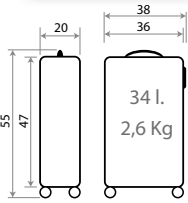

Ref. 40217-21
 Trolley ABS 55cm

Princess Celebration

Composición / Composition: ABS

Ref. 44817-21 - 55cm

Ref. 44839-21
Neceser Adaptable /
Adaptable Beauty Case
29x21x15cm

Ref. 44898-21
Maleta Infantil ABS 4 Ruedas /
ABS Rolling Suitcase 4 Wheels
50x38x20cm