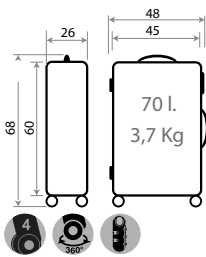

Ref. 40318 - 68cm

Ref. 40317 - 55cm

Ref. 40398

Maleta Infantil 4 Ruedas, 2 Multi-direccionales / Ride-on suitcase 4 Wheels, 2 Multi-directional 50x38x20cm

23907.

Joy

Composición / Composition: ABS

Ref. 23998-63