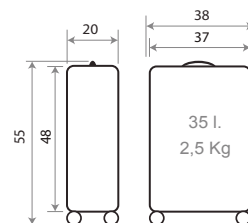

Ref. 48311-21 - 55cm

Ref. 48312-21 - 65cm

Ref. 48314-21
Set 2 - 55/65cm

Ref. 48339-22
 Neceser ABS Adaptable /
 ABS Adaptable Beauty Case
 29x21x15cm

Ref. 48311-22 - 55cm

Ref. 48312-22 - 65cm

Ref. 48314-22
 Set 2 - 55/65cm