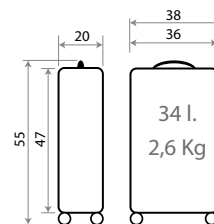

Ref. 26317-21 - 55cm

C/ 21 Marino /
Navy

C/ 22 Blanco-Azul /
White-Blue

Ref. 26398-22

Maleta Infantil ABS 4 Ruedas, 2 Multi-direccionales /
ABS Rolling suitcase 4 Wheels, 2 Multi-directional
50x38x20cm

Ref. 26317-22 - 55cm