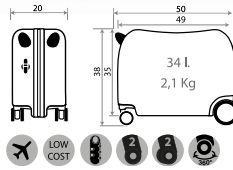

Ref. 21917-22
Trolley ABS 55cm

Trolley ABS 55cm

Ref. 21939-22
Necesar Adaptable /
Adaptable Beauty Case
29x21x15cm

Ref. 21939-21
Necesar Adaptable /
Adaptable Beauty Case
29x21x15cm

Ref. 21998-22
Maleta Infantil ABS 4 Ruedas /
ABS Rolling Suitcase 4 Wheels
50x38x20cm