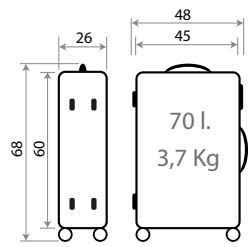

Droids

34602.

Ref. 34618 - Trolley ABS 70cm