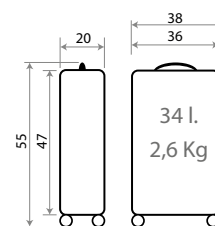

● C/23 ● C/27

Ref. 34217 - 55cm

● C/24 ● C/28

Pretty Minnie

Composición / Composition: ABS

Ref. 34139-21
Necesar Adaptable /
Adaptable Beauty Case
29x21x15cm

Ref. 34139-22
Necesar Adaptable /
Adaptable Beauty Case
29x21x15cm