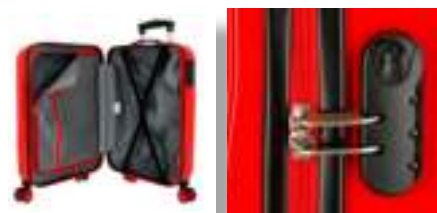

Ref. 24898-21
Maleta Infantil ABS 4 Ruedas, 2 Multi-direccionales /
ABS Rolling suitcase 4 Wheels, 2 Multi-directional
50x38x20cm

Ref. 24817-21 - 55cm

28302.

Spiderman Protector

NEW COLLECTION

Composición / Composition:
100% ABS- PC Film