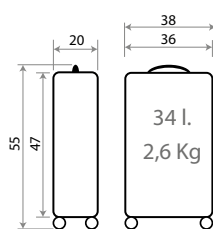

Minnie Diva

26102.

Composición / Composition:
100% ABS- PC Film

NEW COLLECTION