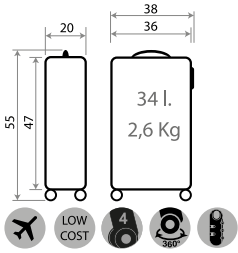

40302.

Cars Speed Trials

Composición / Composition: ABS-PC FILM

Ref. 40317 - 55cm