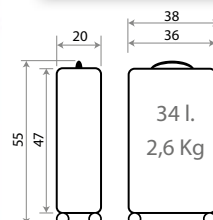

HELLO KITTY
Sanrio
LICENSE

Pretty Glasses Hello Kitty 42602.

Composición / Composition: 100% ABS - PC Film

REF. 42602 PRETTY GLASSES

COLECCIÓN EN CATÁLOGO DE KIDS COLECCIONES

COLLECTION IN KIDS COLLECTIONS CATALOG

Maleta Infantil ABS 4 Ruedas, 2 Multi-direccionales /
ABS Rolling suitcase 4 Wheels, 2 Multi-directional
50x38x20cm

Hello Kitty Wink 24702.

Composición / Composition: 100% ABS- PC Film

Maleta Infantil ABS 4 Ruedas, 2 Multi-direccionales /
ABS Rolling suitcase 4 Wheels, 2 Multi-directional
50x38x20cm

JOUUMBAGS