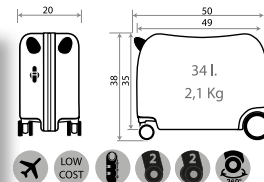

Ref. 49439

Neceser ABS Adaptable /
ABS Adaptable Beauty Case
29x21x15cm