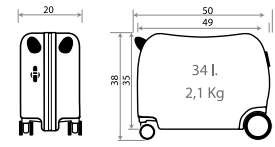

REF. 48102 FTRSM PATROL

COLECCIÓN EN
CATÁLOGO DE KIDS
COLECCIONES

COLLECTION IN
KIDS COLLEC-
TIONS CATALOG