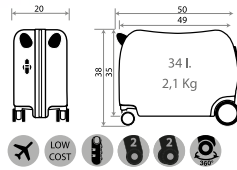

SET/ 2 ABS

55/65cm

Ref. 25639-61 ●
 Ref. 25639-63 ●
 Neceser Adaptable /
 Adaptable Beauty Case
 29x21x15cm

● -61
 ● -63

Ref. 25698-61 ●
 Ref. 25698-63 ●
 Maleta Infantil 4 Ruedas, 2 Multi-direccionales /
 Ride-on suitcase 4 Wheels, 2 Multi-directional
 50x38x20cm