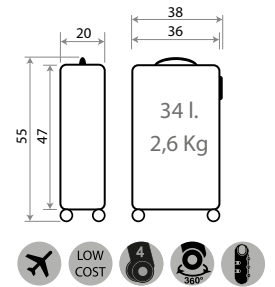

Ref. 26517 - 55cm