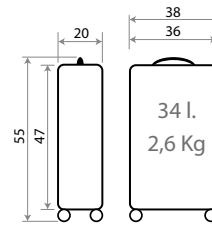

Ref. 47617-21 - 55cm

Winnie the Pooh

Composición / Composition: 100% ABS- PC Film

Ref. 26339-21
Necesar ABS Adaptable /
ABS Adaptable Beauty Case
29x21x15cm

Ref. 26398-21
Maleta Infantil ABS 4 Ruedas, 2 Multi-direccionales /
ABS Rolling suitcase 4 Wheels, 2 Multi-directional
50x38x20cm