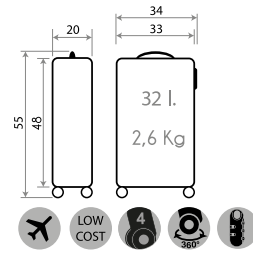

Ref. 45714-64 - 55cm