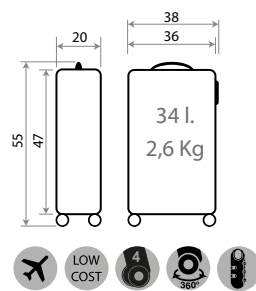

Ref. 23817-23 - 55cm

C/24 Azul Oscuro / Dark Blue

Ref. 23839-24
Necesar ABS Adaptable /
ABS Adaptable Beauty Case
29x21x15cm

Ref. 23898-24
Maleta Infantil ABS 4 Ruedas, 2 Multi-direccionales /
ABS Rolling suitcase 4 Wheels, 2 Multi-directional
50x38x20cm