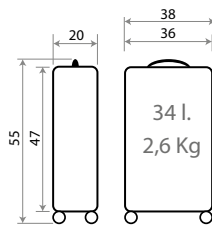

47902.

NEW COLLECTION

Ref. 47998-21

Maleta Infantil ABS 4 Ruedas, 2 Multi-direccionales /
ABS Rolling suitcase 4 Wheels, 2 Multi-directional
50x38x20cm

Ref. 47917-21 - 55cm