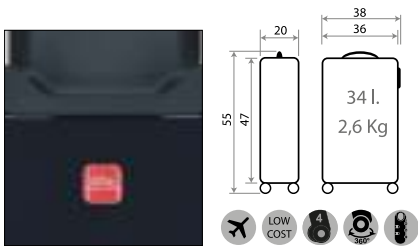

Ref. 36717-62 - Trolley 55cm.

Ref. 36717-63 - Trolley 55cm.

Ref. 36739-65
Necesar Adaptable /
Adaptable Beauty Case
29x21x15cm

Ref. 36739-64
Necesar Adaptable /
Adaptable Beauty Case
29x21x15cm

Ref. 36717-65 - Trolley 55cm.