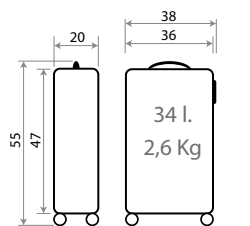

Ref. 47317 - 55cm

It's a Mickey Thing

Composición / Composition: 100% ABS- PC Film

Ref. 24239-21
Necesar ABS Adaptable /
ABS Adaptable Beauty Case
29x21x15cm

Ref. 24298-21
Maleta Infantil ABS 4 Ruedas, 2 Multi-direccionales /
ABS Rolling suitcase 4 Wheels, 2 Multi-directional
50x38x20cm