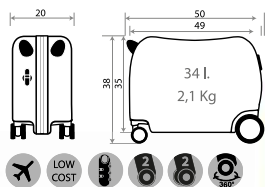

Ref. 26398-22

Maleta Infantil ABS 4 Ruedas, 2 Multi-direccionales /
ABS Rolling suitcase 4 Wheels, 2 Multi-directional
50x38x20cm