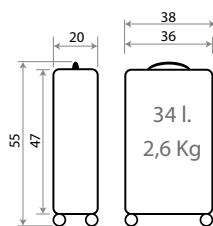

Ref. 26717-21 - 55cm

Ref. 26739-22
Necesar ABS Adaptable /
ABS Adaptable Beauty Case
29x21x15cm

Ref. 26798-22
Maleta Infantil ABS 4 Ruedas, 2 Multi-direccionales /
ABS Rolling suitcase 4 Wheels, 2 Multi-directional
50x38x20cm