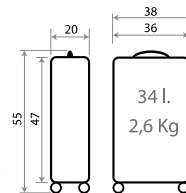

Love Minnie

20502.

Composición / Composition: ABS

Ref. 20539 ●●
Neceser Adaptable /
Adaptable Beauty Case
29x21x15cm

● -21

● -23

Ref. 20517-21 ●
Ref. 20514-23 ●
Trolley ABS 55cm

● -22