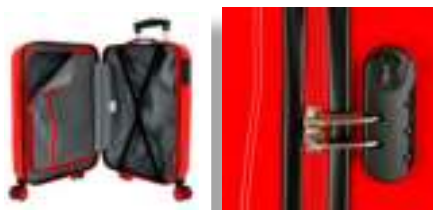

Ref. 47317 - 55cm