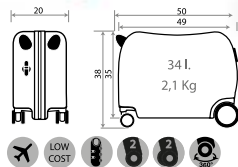

Ref. 25614-61 ●
 Trolley 55 cm

Ref. 25619 ●

SET/ 2 ABS

55/65cm

Ref. 25639-62 ●
 Ref. 25639-64 ●
 Neceser Adaptable /
 Adaptable Beauty Case
 29x21x15cm

● -62
 ● -64

Ref. 25698-62 ●
 Maleta Infantil 4 Ruedas, 2 Multi-direccionales /
 Ride-on suitcase 4 Wheels, 2 Multi-directional
 50x38x20cm