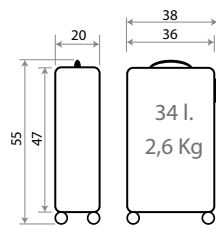

28202.

Go-webs-go Spidey

NEW COLLECTION

Composición / Composition:
100% ABS- PC Film

COLECCIÓN EN
CATÁLOGO DE KIDS
COLECCIONES

COLLECTION IN
KIDS COLLEC-
TIONS CATALOG

Necesar ABS Adaptable /
ABS Adaptable Beauty Case
29x21x15cm

Maleta Infantil ABS 4 Ruedas, 2 Multi-direccionales /
ABS Rolling suitcase 4 Wheels, 2 Multi-directional
50x38x20cm