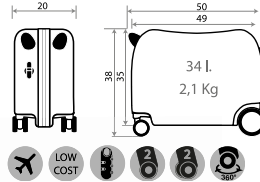

Ref. 44539

Necesar ABS Adaptable /
ABS Adaptable Beauty Case
29x21x15cm