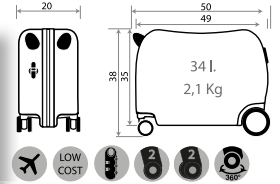

Ref. 28139

Necesar ABS Adaptable /
ABS Adaptable Beauty Case
29x21x15cm