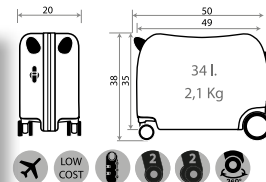

Mickey Mouse Fashion

47302.

Composición / Composition:
100% ABS- PC Film

NEW COLLECTION

Ref. 47339
Necesar ABS Adaptable /
ABS Adaptable Beauty Case
29x21x15cm