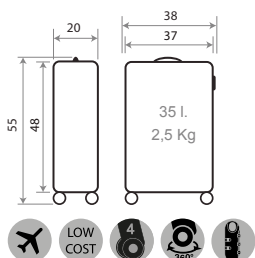

Mickey Outline

34702.

Composición / Composition: 100% ABS- PC Film

Ref. 34714-22
Set 2 - 55/65cm