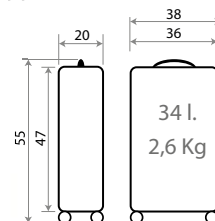

More than a Minions 41902.

Composición / Composition: 100% ABS - PC FILM

We are a minion 21402.

Composición / Composition: 100% ABS - PC FILM