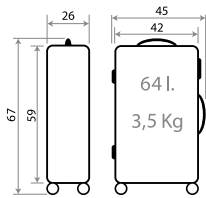

36202. Frida

NEW COLLECTION

Composición / Composition:
100% ABS- PC Film

COLECCIÓN EN
CATÁLOGO DE KIDS
COLECCIONES

COLLECTION IN
KIDS COLLEC-
TIONS CATALOG

67cm

55cm