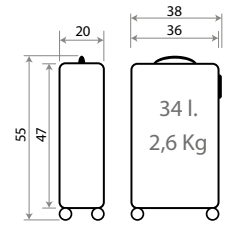

34202.

Mickey Original

Composición / Composition: ABS