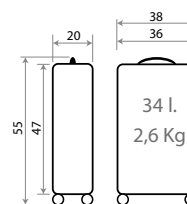

Ref. 46898-6A

Maleta Infantil 4 Ruedas, 2 Multi-direccionales / Ride-on suitcase 4 Wheels, 2 Multi-directional
50x38x20cm

Ref. 46818-64

Trolley ABS 68cm

Ref. 46817

Trolley ABS 55cm

Ref. 46819

Set/2 ABS 55/68cm