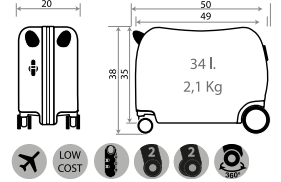

40302.

Cars Speed Trials

Composición / Composition: ABS-PC FILM

Ref. 40317 - 55cm