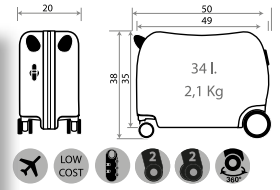

Ref. 47639-21
Necaser ABS Adaptable /
ABS Adaptable Beauty Case
29x21x15cm