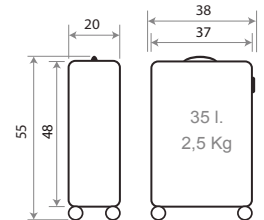

Ref. 47817-21 - 55cm

Ref. 35839-21
Necesar ABS Adaptable /
ABS Adaptable Beauty Case
29x21x15cm

Ref. 35811-21 - 55cm

Ref. 35812-21 - 65cm

Ref. 35814-21
Set 2 - 55/65cm

Ref. 35839-22
Necesar ABS Adaptable /
ABS Adaptable Beauty Case
29x21x15cm