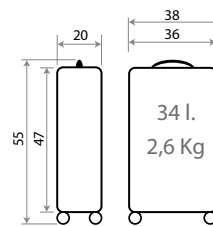

COLLECTION IN
KIDS COLLEC-
TIONS CATALOG

Ref. 28139

Necesar ABS Adaptable /
 ABS Adaptable Beauty Case
 29x21x15cm

Ref. 28198

Maleta Infantil ABS 4 Ruedas, 2 Multi-direccionales /
 ABS Rolling suitcase 4 Wheels, 2 Multi-directional
 50x38x20cm