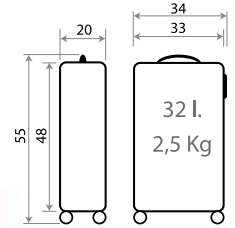

Ref. 45817-21 - 55cm

47207.

Dreams of Magic Frozen

Composición / Composition: ABS

Ref. 47298-61
 Maleta Infantil 4 Ruedas,
 2 Multi-direccionales /
 Ride-on suitcase 4 Wheels,
 2 Multi-directional
 50x38x20cm