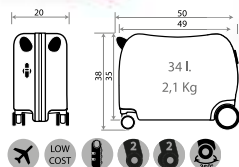

Ref. 23314-E1 ●
Trolley 55 cm

Ref. 22339-E1 ●
Ref. 22339-63 ●
Necesar Adaptable /
Adaptable Beauty Case
29x21x15cm

- -E1
- -63

Ref. 22398-E1 ●
Ref. 22398-63 ●
Maleta Infantil 4 Ruedas, 2 Multi-direccionales /
Ride-on suitcase 4 Wheels, 2 Multi-directional
50x38x20cm