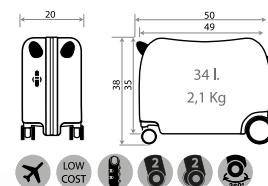

Ref. 21998
Maleta Infantil ABS 4 Ruedas /
ABS Rolling Suitcase 4 Wheels
50x38x20cm

Ref. 21917-24

Ref. 21917-25

Ref. 21917 - 55cm

C/26 Azul

C/27 Azul Claro

Ref. 23239-21
Necaser Adaptable /
Adaptable Beauty Case
29x21x15cm