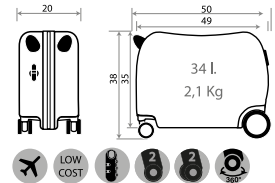

Ref. 25398

Maleta Infantil 4 Ruedas, 2 Multi-direccionales /
Ride-on suitcase 4 Wheels, 2 Multi-directional
50x38x20cm

43202.