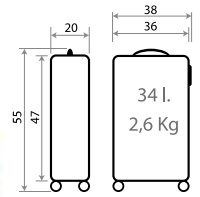

Ref. 24198-63
Maleta Infantil ABS 4 Ruedas /
ABS Rolling Suitcase 4 Wheels
50x38x20cm

Ref. 24117-63
Trolley ABS 55cm