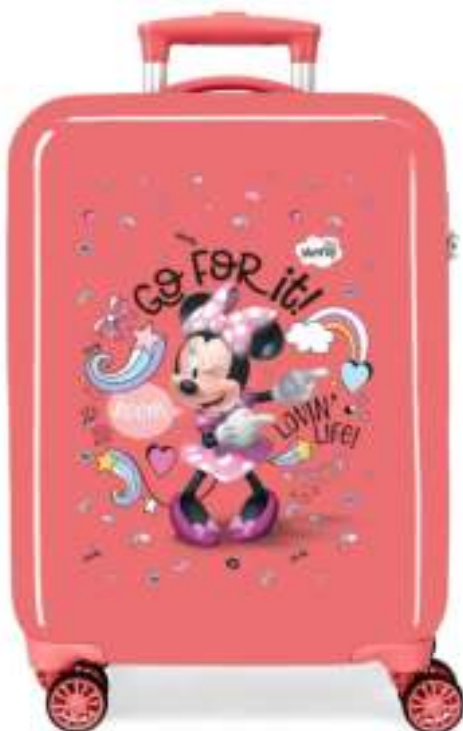

47202.

Lovin Life

NEW COLLECTION

Composición / Composition:
100% ABS- PC Film

COLECCIÓN EN
CATÁLOGO DE KIDS
COLECCIONES

COLLECTION IN
KIDS COLLEC-
TIONS CATALOG

Maleta Infantil ABS 4 Ruedas, 2 Multi-direccionales /
ABS Rolling suitcase 4 Wheels, 2 Multi-directional
50x38x20cm