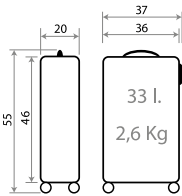

36202. Frida

NEW COLLECTION

Composición / Composition:
100% ABS- PC Film

COLECCIÓN EN
CATÁLOGO DE KIDS
COLECCIONES

COLLECTION IN
KIDS COLLEC-
TIONS CATALOG

67cm

55cm