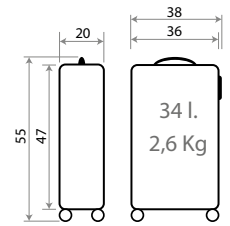

Ref. 34217 - 55cm

● C/21 ● C/25