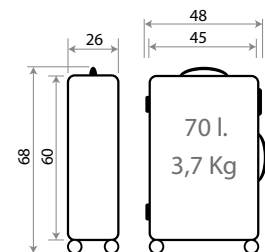

34502. **Legend**

Composición / Composition: 100% ABS **Grainy**- PC Film

C/21 Negro /
Black

Ref. 34517 - Trolley ABS 55cm

Ref. 34518 - Trolley ABS 68cm

Ref. 34519
Set 2 Trolleys ABS 55/68cm

34502.

Ref. 34517-26 - 55cm