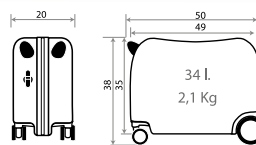

Ref. 23814-21 - 55cm

Ref. 23898-21
Maleta Infantil ABS 4 Ruedas,
2 Multi-direccionales /
ABS Rolling suitcase 4 Wheels,
2 Multi-directional
50x38x20cm

C/25 Azul Claro / Light Blue

Ref. 23817-25 - 55cm

Ref. 23839-25
Neceser ABS Adaptable /
ABS Adaptable Beauty Case
29x21x15cm