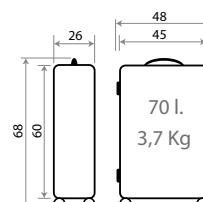

ABS - PC-**GRAINY**

ABS - PC-**FILM**

ABS - PC-**FILM**

Necesar Adaptable / Adaptable Travel Bag
29x21x15cm

Maleta Infantil 4 Ruedas, 2 Multi-direccionales / Ride-on suitcase 4 Wheels, 2 Multi-directional
50x38x20cm

Trolley ABS 68cm

Trolley ABS 55cm

Set/2 ABS 55/68cm