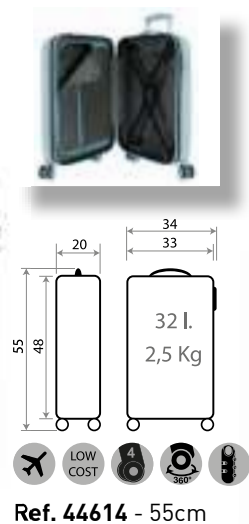

Ref. 44698-21
Maleta Infantil ABS 4 Ruedas /
ABS Rolling Suitcase 4 Wheels
50x38x20cm

Ref. 44614-22
Trolley ABS 55cm

Ref. 44614 - 55cm

Ref. 44639-22
Neceser Adaptable /
Adaptable Beauty Case
29x21x15cm

Ref. 44698-22
Maleta Infantil ABS 4 Ruedas /
ABS Rolling Suitcase 4 Wheels
50x38x20cm

Ref. 44614-23
Trolley ABS 55cm

Ref. 44614 - 55cm

Ref. 44639-23
Necesar Adaptable /
Adaptable Beauty Case
29x21x15cm

Ref. 44698-23
Maleta Infantil ABS 4 Ruedas /
ABS Rolling Suitcase 4 Wheels
50x38x20cm

Ref. 44614-24
Trolley ABS 55cm