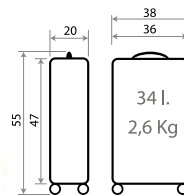

20802.

Cars Rocket Racing

Composición / Composition: ABS-PC FILM

Ref. 20417-21 - 55cm

20402.

Lightning McQueen

Composición / Composition: ABS

-21 Azul / Blue

-22 Rojo / Red