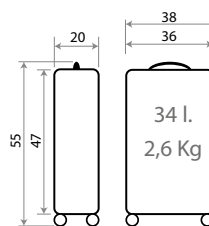

Hello Kitty Paris

28602.

Composición / Composition:
100% ABS- PC Film

NEW COLLECTION

COLECCIÓN EN
CATÁLOGO DE KIDS
COLECCIONES

COLLECTION IN
KIDS COLLEC-
TIONS CATALOG

Necesar ABS Adaptable /
ABS Adaptable Beauty Case
29x21x15cm

Maleta Infantil ABS 4 Ruedas, 2 Multi-direccionales /
ABS Rolling suitcase 4 Wheels, 2 Multi-directional
50x38x20cm