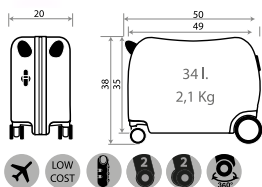

Sparkle Like Magic

Composición / Composition: ABS

Ref. 24298-61
Maleta Infantil 4 Ruedas,
2 Multi-direccionales /
Ride-on suitcase 4 Wheels,
2 Multi-directional
50x38x20cm