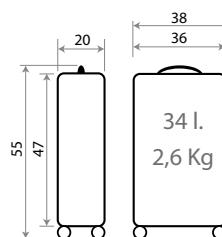

Ref. 22798

Maleta Infantil ABS 4 Ruedas, 2 Multi-direccionales /
ABS Rolling suitcase 4 Wheels, 2 Multi-directional
50x38x20cm

C/21 Turquesa /
Turquoise

C/22 Fucsia /
Fuchsia

Ref. 22739

Necesar ABS Adaptable /
ABS Adaptable Beauty Case
29x21x15cm