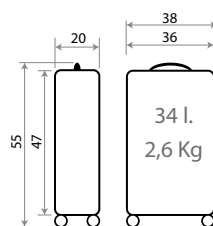

64 Marino

Ref. 47798

Maleta Infantil ABS 4 Ruedas,
2 Multi-direccionales / ABS Rolling
suitcase 4 Wheels, 2 Multi-directional
50x38x20cm

Ref. 47739

Necesar ABS Adaptable /
ABS Adaptable Beauty Case
29x21x15cm