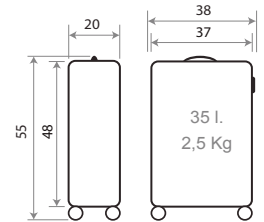

Ref. 48311-21 - 55cm

Ref. 48312-21 - 65cm

Ref. 48314-21
Set 2 - 55/65cm

Ref. 48339-22
 Neceser ABS Adaptable /
 ABS Adaptable Beauty Case
 29x21x15cm

Ref. 48311-22 - 55cm

Ref. 48312-22 - 65cm

Ref. 48314-22
 Set 2 - 55/65cm