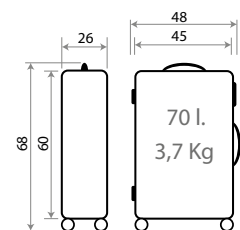

Ref. 34318-22 - 68cm

Ref. 34319-22
Set 2 Trolleys ABS 55/68cm

C/23 Marino / Navy

Ref. 34317 - 55cm

Ref. 34318-22 - 68cm

Ref. 34319-22
Set 2 Trolleys ABS
55/68cm

46707.

Sky Avengers