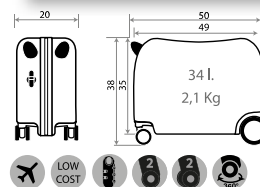

Ref. 40417-21

Ref. 40417-22

Ref. 40417 - 55cm

20702.

Spiderman Pop

Composición / Composition: ABS - PC FILM

Ref. 20798

Maleta Infantil 4 Ruedas, 2 Multi-direccionales /
Ride-on suitcase 4 Wheels, 2 Multi-directional
50x38x20cm