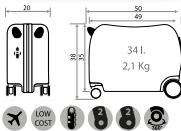

Ref. 22317-63 ●
Trolley 55 cm

23907.

Joy

Ref. 23939-64
Necesar Adaptable /
Adaptable Beauty Case
29x21x15cm

Ref. 23998-64
Maleta Infantil ABS 4 Ruedas /
ABS Rolling Suitcase 4 Wheels
50x38x20cm

Ref. 23917-64
Trolley 55 cm