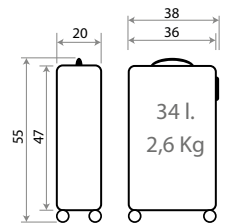

C/23 Azul

C/24 Azul Claro

Ref. 23239
Neceser Adaptable /
Adaptable Beauty Case
29x21x15cm

Ref. 23298
Maleta Infantil ABS 4 Ruedas /
ABS Rolling Suitcase 4 Wheels
50x38x20cm

Ref. 23217 - 55cm

Mickey on the moon