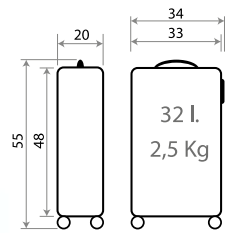

Ref. 40318 - 68cm

Ref. 40317 - 55cm

Ref. 40398

Maleta Infantil 4 Ruedas, 2 Multi-direccionales / Ride-on suitcase 4 Wheels, 2 Multi-directional 50x38x20cm

23907.

Joy

Composición / Composition: ABS

Ref. 23998-63