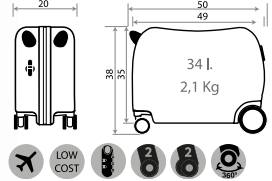

24502.

Spiderman Hero

Composición / Composition: 100% ABS- PC Film

COLECCIÓN EN CATÁLOGO DE KIDS COLECCIONES

COLLECTION IN KIDS COLLECTIONS CATALOG

REF. 24502 SPIDERMAN HERO