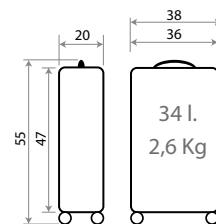

C/21 Fucsia / Fuchsia

C/22 Azul / Blue

Ref. 45139
Necesar ABS Adaptable /
ABS Adaptable Beauty Case
29x21x15cm

Ref. 45198
Maleta Infantil ABS 4 Ruedas, 2 Multi-direccionales /
ABS Rolling suitcase 4 Wheels, 2 Multi-directional
50x38x20cm