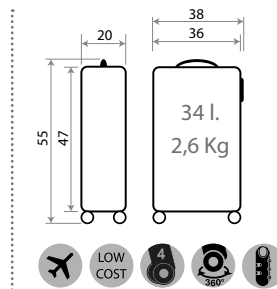

Ref. 48898-21
 Maleta Infantil ABS 4 Ruedas, 2 Multi-direccionales /
 ABS Rolling suitcase 4 Wheels, 2 Multi-directional
 50x38x20cm

Ref. 48817-21- 55cm

27102.

Encanto

Composición / Composition: 100% ABS- PC Film