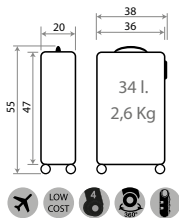

Ref. 30718
Trolley 68cm

- 29 MARINO PC-GRAINY
- 22 NEGRO PC-GRAINY

Ref. 30739-27
Neceser Adaptable /
Adaptable Beauty Case
29x21x15cm

Ref. 30719
Set 2 Trolleys ABS 55/68cm

Ref. 30717
Trolley 55cm

Ref. 30718
Trolley 68cm