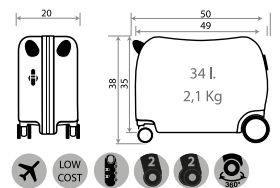

Ref. 46817 - 55cm

Ref. 46839-62
Necesar Adaptable /
Adaptable Travel Bag
29x21x15cm

Ref. 46817-62 - Trolley 55cm

Joy 23907.

Ref. 23998-61
Maleta Infantil 4 Ruedas, 2 Multi-direccionales /
Ride-on suitcase 4 Wheels, 2 Multi-directional
50x38x20cm