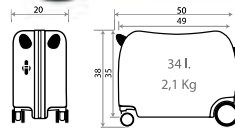

Ref. 40198-21
Maleta Infantil ABS 4 Ruedas /
ABS Rolling Suitcase 4 Wheels
50x38x20cm