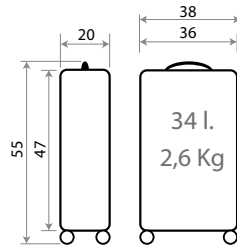

Spiderman 24107. Geo

Composición / Composition: ABS

Ref. 23817-61 - 55cm