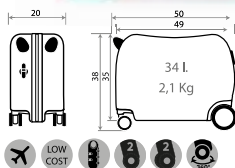

Ref. 42298-22
Maleta Infantil ABS 4 Ruedas /
ABS Rolling Suitcase 4 Wheels
50x38x20cm