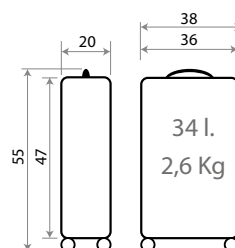

Ref. 44498

Maleta Infantil ABS 4 Ruedas, 2 Multi-direccionales /
ABS Rolling suitcase 4 Wheels, 2 Multi-directional
50x38x20cm

Ref. 44417-21

Ref. 44417-22

Ref. 44417 - Trolley ABS 55cm

23102.

Adventure of my mind