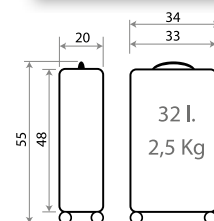

Seek Courage Frozen

23602.

Composición / Composition: ABS - PC FILM

Frosted Light

24302.

Composición / Composition: 100% ABS- PC Film