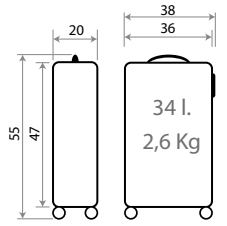

46707.

Sky Avengers

Composición / Composition: ABS - GRAINY

Ref. 46717-63 - 55cm