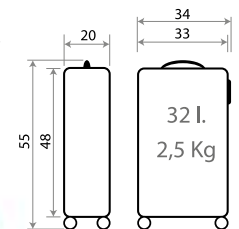

Ref. 47214-31
 Trolley 55 cm

24207.

Sparkle Like Magic

Composición / Composition: ABS

Ref. 24298-61
 Maleta Infantil 4 Ruedas,
 2 Multi-direccionales /
 Ride-on suitcase 4 Wheels,
 2 Multi-directional
 50x38x20cm