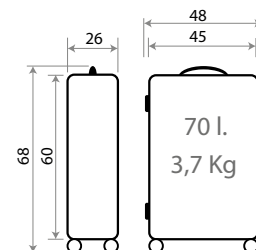

Ref. 34518-24 - Trolley ABS 68cm

Ref. 34519-24
Set 2 Trolleys ABS 55/68cm