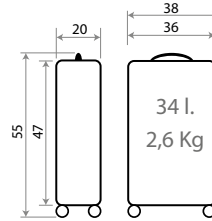

45402. *The Mandalorian*

Composición / Composition: 100% ABS Grainy- PC Film