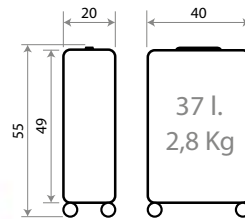

Ref. 36639-22

Necesar ABS Adaptable /
ABS Adaptable Beauty Case
29x21x15cm

Interior / Inner

Adaptable

Expandible / Expandable

5 cm.

Ref. 36686-22 - 55cm

PUERTO USB / USB PORT