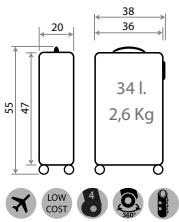

● -26 NEGRO
PC-GRAINY

● -25 ROSA
PC-FILM

● -27 MARINO
PC-GRAINY