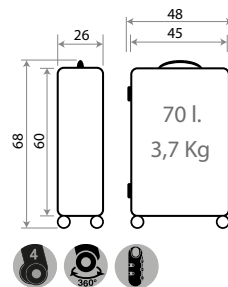

Ref. 45718-62 - 68cm