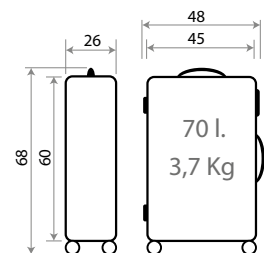

Ref. 45418 - Trolley ABS 68cm

Ref. 45419
Set 2 Trolleys ABS 55/68cm