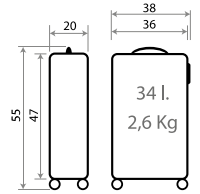

Ref. 43539-21
Necaser Adaptable /
Adaptable Beauty Case
29x21x15cm

Ref. 43598-21
Maleta Infantil ABS 4 Ruedas /
ABS Rolling Suitcase 4 Wheels
50x38x20cm

Ref. 43517-21
Trolley ABS 55cm

Trolley ABS 55cm

Bob's Party 43402.