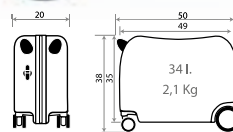

Composición / Composition: ABS

Ref. 23139-23
 Neceser Adaptable /
 Adaptable Beauty Case
 29x21x15cm

Ref. 23114 - 55cm

Ref. 23139-21
 Neceser Adaptable /
 Adaptable Beauty Case
 29x21x15cm

Ref. 23198-21
 Maleta Infantil ABS 4 Ruedas /
 ABS Rolling Suitcase 4 Wheels
 50x38x20cm