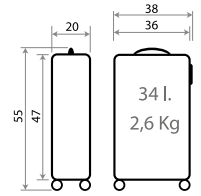

Ref. 24198-64
Maleta Infantil ABS 4 Ruedas /
ABS Rolling Suitcase 4 Wheels
50x38x20cm

Ref. 24117-64
Trolley ABS 55cm