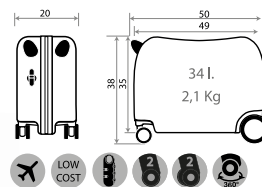

Ref. 49898

Maleta Infantil ABS 4 Ruedas, 2 Multi-direccionales /
ABS Rolling suitcase 4 Wheels, 2 Multi-directional
50x38x20cm

Ref. 49817 - Trolley ABS 55cm

Ref. 49818 - Trolley ABS 68cm

Ref. 49819

Set 2 Trolleys ABS 55/68cm