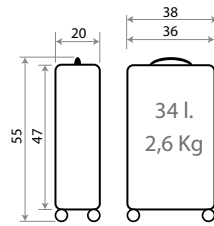

Ref. 26717-22 - 55cm

Ref. 26839-21
Necesar ABS Adaptable /
ABS Adaptable Beauty Case
29x21x15cm

Ref. 26898-21
Maleta Infantil ABS 4 Ruedas, 2 Multi-direccionales /
ABS Rolling suitcase 4 Wheels, 2 Multi-directional
50x38x20cm