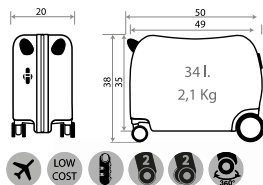

Follow Your Dreams 44402.

Composición / Composition: 100% ABS - PC Film

C/21 Turquesa /
Turquoise