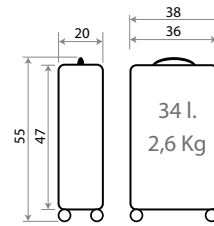

Ref. 48198-21

Maleta Infantil ABS 4 Ruedas, 2 Multi-direccionales /
ABS Rolling suitcase 4 Wheels, 2 Multi-directional
50x38x20cm