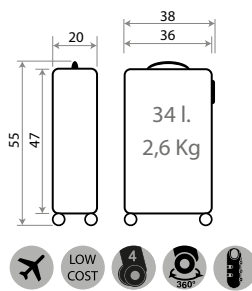

Ref. 24898-21
Maleta Infantil ABS 4 Ruedas, 2 Multi-direccionales /
ABS Rolling suitcase 4 Wheels, 2 Multi-directional
50x38x20cm

Ref. 24817-21 - 55cm

28302.

Spiderman Protector

NEW COLLECTION

Composición / Composition:
100% ABS- PC Film