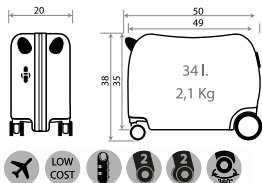

20802.

Cars Rocket Racing

Composición / Composition: ABS-PC FILM

Ref. 20898
Maleta Infantil 4 Ruedas, 2 Multi-direccionales /
Ride-on suitcase 4 Wheels, 2 Multi-directional
50x38x20cm