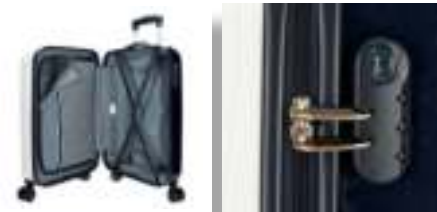

Winnie the Pooh

Composición / Composition: 100% ABS- PC Film