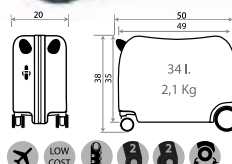

Ref. 21598-21
Maleta Infantil ABS 4 Ruedas /
ABS Rolling Suitcase 4 Wheels
50x38x20cm