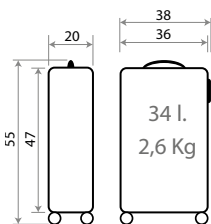

More than a Minions 41902.

Composición / Composition: 100% ABS - PC FILM

We are a minion 21402.

Composición / Composition: 100% ABS - PC FILM