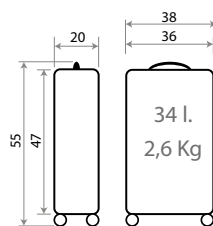

Necesar ABS Adaptable /
ABS Adaptable Beauty Case
29x21x15cm

Ref. 49998

Maleta Infantil ABS 4 Ruedas, 2 Multi-direccionales /
ABS Rolling suitcase 4 Wheels, 2 Multi-directional
50x38x20cm

Ref. 49917 - 55cm