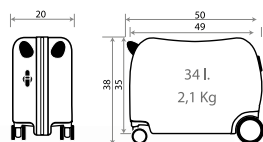

Frosted Light

24302.

Composición / Composition: 100% ABS- PC Film

Ref. 24398-21
Maleta Infantil ABS 4 Ruedas, 2 Multi-direccionales /
ABS Rolling suitcase 4 Wheels, 2 Multi-directional
50x38x20cm