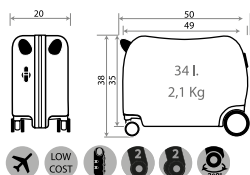

Minnie Rainbow

47707.

Composición / Composition: ABS

61 Rojo