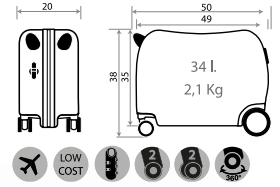

Ref. 23239
Neceser Adaptable /
Adaptable Beauty Case
29x21x15cm