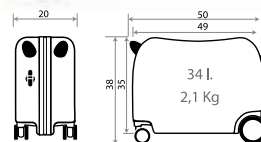

Ref. 23898-25
Maleta Infantil ABS 4 Ruedas,
2 Multi-direccionales /
ABS Rolling suitcase 4 Wheels,
2 Multi-directional
50x38x20cm

C/26 Celeste / Light Blue

Ref. 23817-26 - 55cm

Ref. 23839-26
Neceser ABS Adaptable /
ABS Adaptable Beauty Case
29x21x15cm