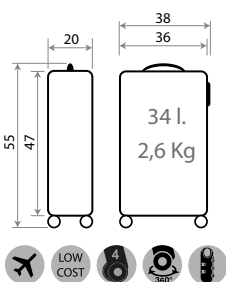

Sky Avengers

Composición / Composition: ABS - PC FILM

Ref. 46714-61 - 55cm