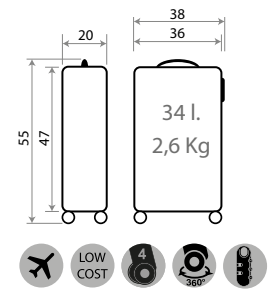

Ref. 26517 - 55cm