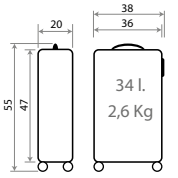

Ref. 22839-25
Necesar Adaptable /
Adaptable Beauty Case
29x21x15cm

Ref. 22839-26
Necesar Adaptable /
Adaptable Beauty Case
29x21x15cm

30502.

Minnie sunny day

Composición / Composition: ABS

● -21

● -22

Ref. 30519
Set 2 Trolleys ABS 55/68cm