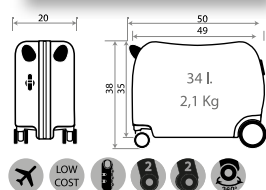

Ref. 44518 - Trolley ABS 68cm

Ref. 44519

Set 2 Trolleys ABS 55/68cm

Spiderman 22502. Comic

Ref. 22598

Maleta Infantil ABS 4 Ruedas, 2 Multi-direccionales /
ABS Rolling suitcase 4 Wheels, 2 Multi-directional
50x38x20cm