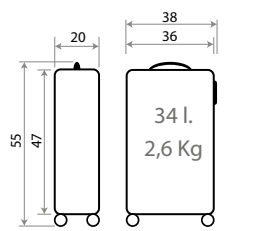

23802.

Blue's Clues & You

Composición / Composition: 100% ABS - PC Film

C/23 Marino / Navy

Ref. 23839-23

Necesar ABS Adaptable /
ABS Adaptable Beauty Case
29x21x15cm

Ref. 23898-23

Maleta Infantil ABS 4 Ruedas, 2 Multi-direccionales /
ABS Rolling suitcase 4 Wheels, 2 Multi-directional
50x38x20cm

Ref. 23817-23 - 55cm