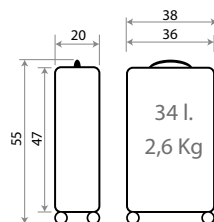

34502. **Legend**

Composición / Composition: 100% ABS **Grainy**- PC Film

C/21 Negro /
Black

Ref. 34517 - Trolley ABS 55cm

Ref. 34518 - Trolley ABS 68cm

Ref. 34519
Set 2 Trolleys ABS 55/68cm

34502.

Ref. 34517-26 - 55cm