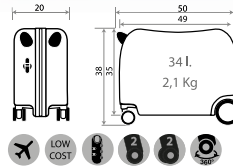

Ref. 24517-62
Trolley ABS 55cm

Ref. 24514-61 - 55cm

44602.

Before the Bloom

Composición / Composition: ABS

Ref. 44614-21
Trolley ABS 55cm

Ref. 44614 - 55cm

Ref. 44639-21
Neceser Adaptable /
Adaptable Beauty Case
29x21x15cm