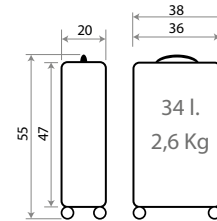

-67 Rojo / Red

-68 Azul / Blue

Ref. 46898

Maleta Infantil 4 Ruedas, 2 Multi-direccionales /
Ride-on suitcase 4 Wheels, 2 Multi-directional
50x38x20cm

Ref. 46839

Necesar Adaptable /
Adaptable Travel Bag
29x21x15cm