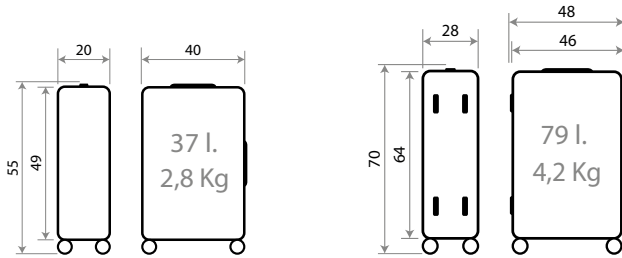

TROLLEYS

TROLLEY MEDIUM

Interior y Cierre de Combinación / Inner and Combination Lock

Expandible / Expandable

Ref. 36691-24 - 55cm

Ref. 36692-24 - 70cm

Ref. 36695-24 - Set/2 55 / 70 cm.