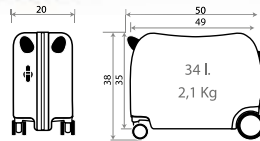

Ref. 40217-21
 Trolley ABS 55cm

Princess Celebration

Composición / Composition: ABS

Ref. 44817-21 - 55cm

Ref. 44839-21
Neceser Adaptable /
Adaptable Beauty Case
29x21x15cm

Ref. 44898-21
Maleta Infantil ABS 4 Ruedas /
ABS Rolling Suitcase 4 Wheels
50x38x20cm