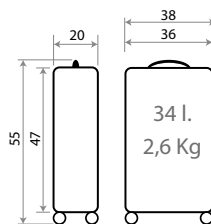

Ref. 23717 - 55cm

C/24 Marino / Navy

C/25 Azul / Blue

C/26 Rojo / Red

Ref. 23739

Neceser ABS Adaptable /
ABS Adaptable Beauty Case
29x21x15cm

Ref. 23798

Maleta Infantil ABS 4 Ruedas, 2 Multi-direccionales /
ABS Rolling suitcase 4 Wheels, 2 Multi-directional
50x38x20cm