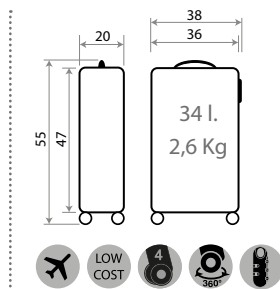

Arendelle is Home

22402.

Composición / Composition: ABS - PC FILM

Ref. 22498

Maleta Infantil 4 Ruedas, 2 Multi-direccionales /
Ride-on suitcase 4 Wheels, 2 Multi-directional
50x38x20cm

REF. 22402 AREDELLE IS HOME

COLECCIÓN EN CATÁLOGO DE KIDS COLECCIONES

COLLECTION IN KIDS COLLECTIONS CATALOG

Ref. 22417
Trolley ABS 55cm

Ref. 22417 - 55cm