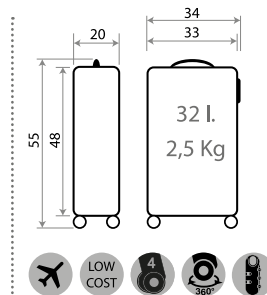

Ref.24487-61
Trolley 55 cm

Ref.24487-62
Trolley 55 cm

24607. *Dumbo*

Composición / Composition: ABS

Ref.24614-61

Ref. 24514-61 - 55cm

More than a Minions 41902.

Composición / Composition: 100% ABS - PC FILM