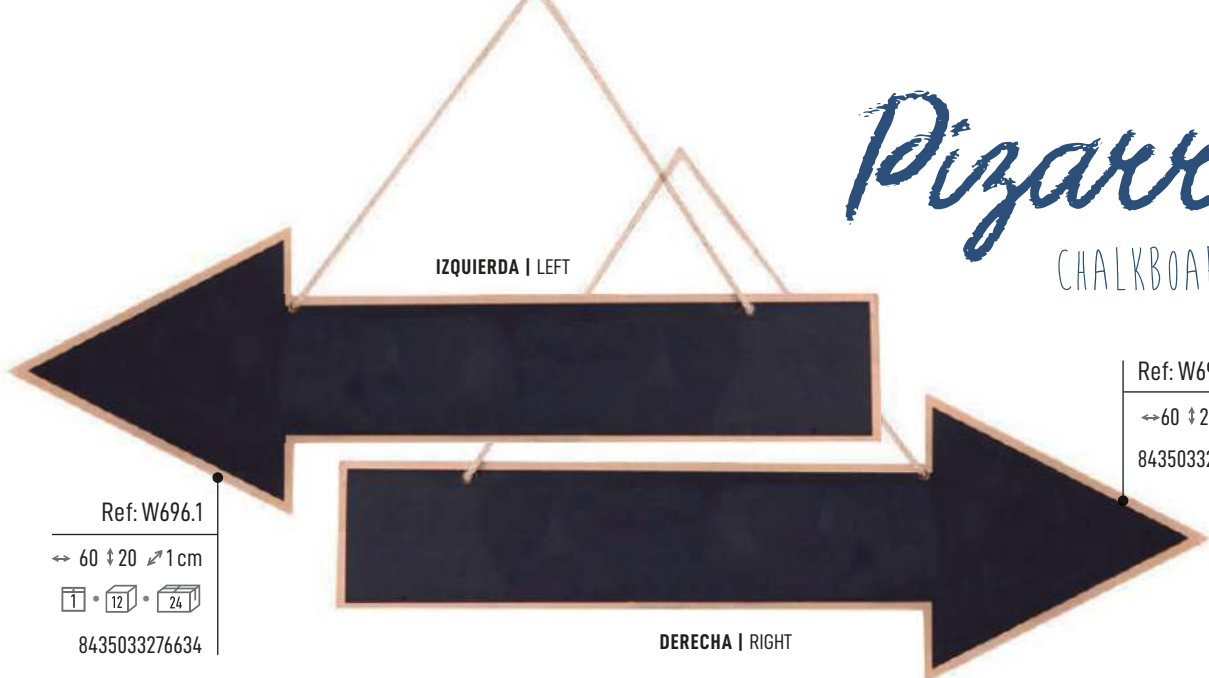

Pizarras

CHALKBOARDS | LAVAGNE | ARDOISES