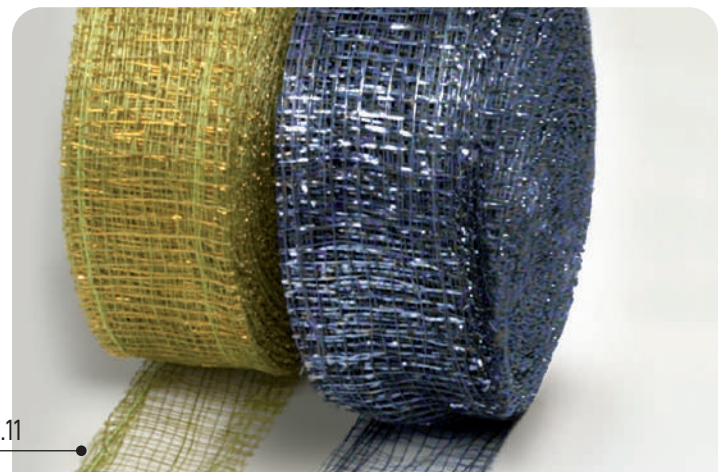

SINAMAY

S819
100 mm
.23   .06   .35

S8170.05.11

S8170.25.12

S8170
40 mm

.23   .06