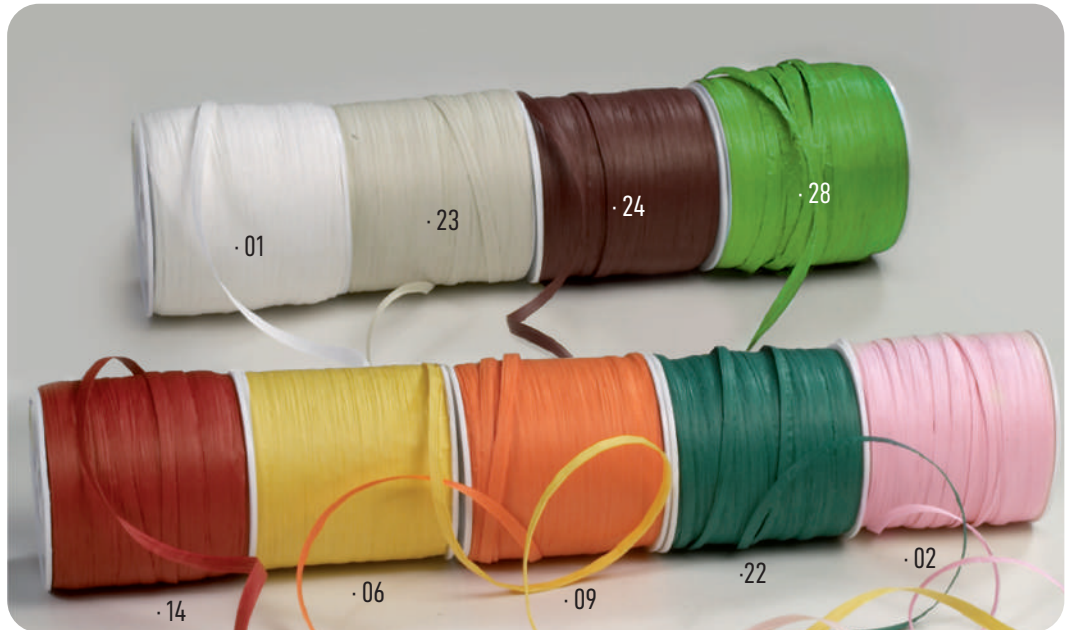

S80

RAFIA DE PAPEL | RAFFIA PAPER | RAFIA IN CARTA | RAPHIA EN PAPIER