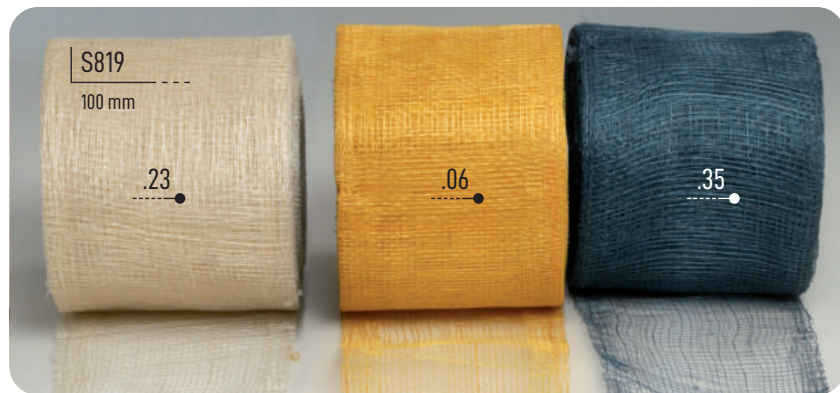

CINTA COSMIC
COSMIC RIBBON
NASTRO COSMIC
RUBAN COSMIC

COLORES DISPONIBLES PARA EL ANCHO DE CINTA:
AVAILABLE COLOUR FOR THE RIBBON WIDTH:

S47.600	|	.06	|	.09	|	.19
600 mm						
S47.80	|	.06	|	.19		
80 mm						
S47.40	|	.06	|	.19		
40 mm						

.19   .09   .06

SINAMAY

S819
100 mm
.23   .06   .35

S8170.05.11

S8170.25.12

S8170
40 mm

.23   .06

S600.70
.30
.06   .39

S600.06

S600.23

S600.39