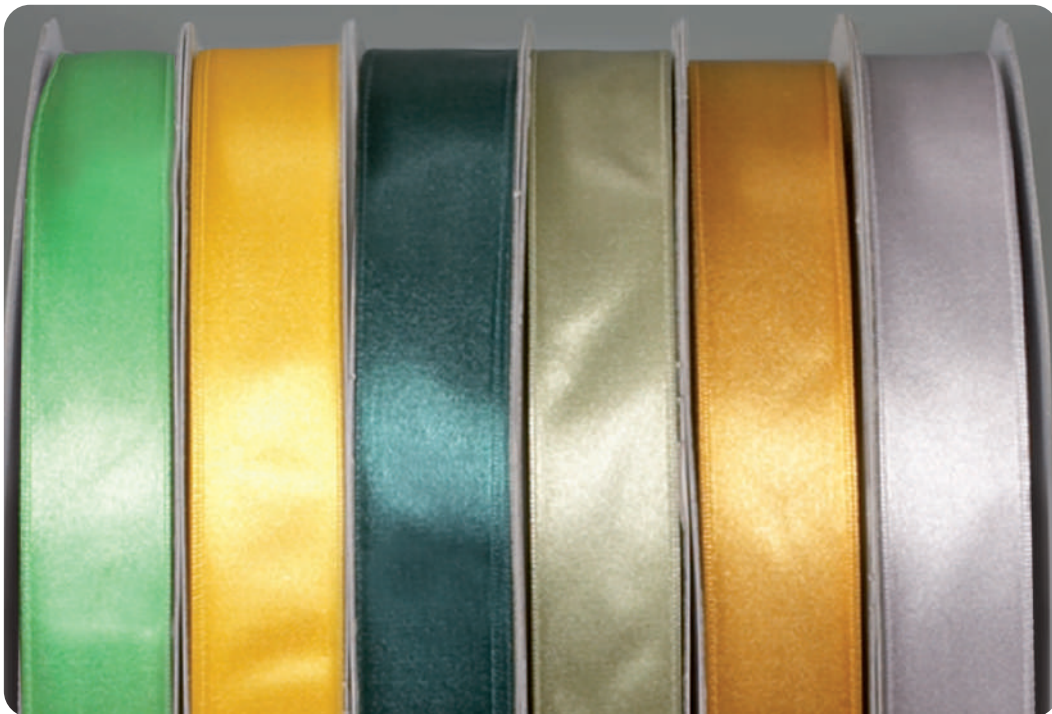

S100.12 12 mm .39 .16 .22 .28 .27 .41

S100.25 25 mm .39 .16 .22 .28 .27 .41