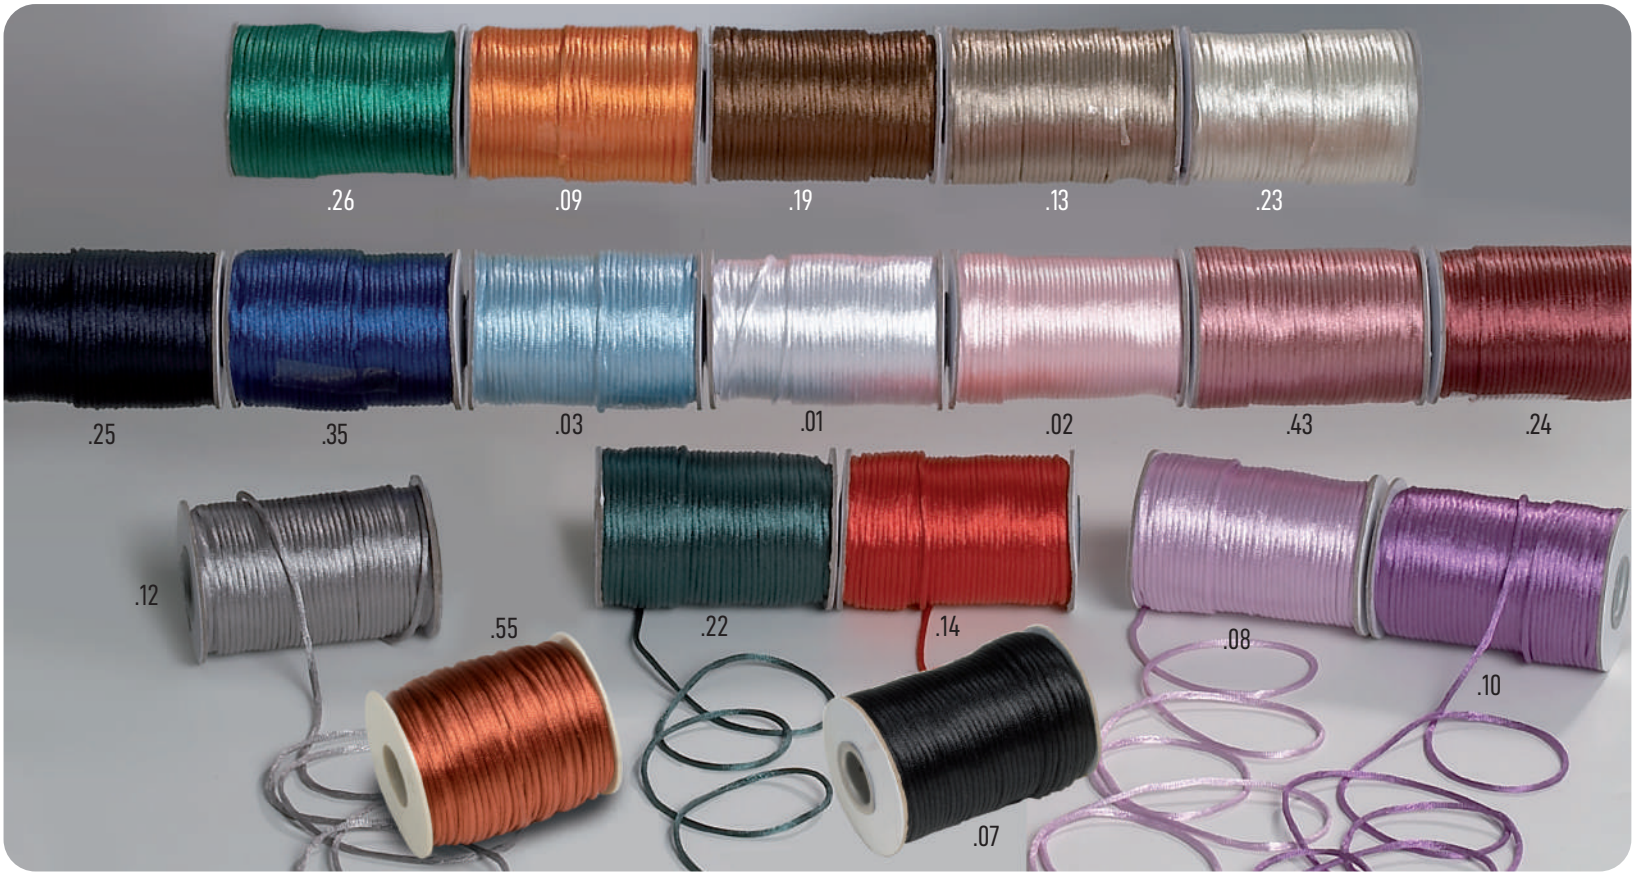

S462

COLA DE RATÓN | SATIN CORD | CORDONCINO IN RASO | CORDON DE SATIN