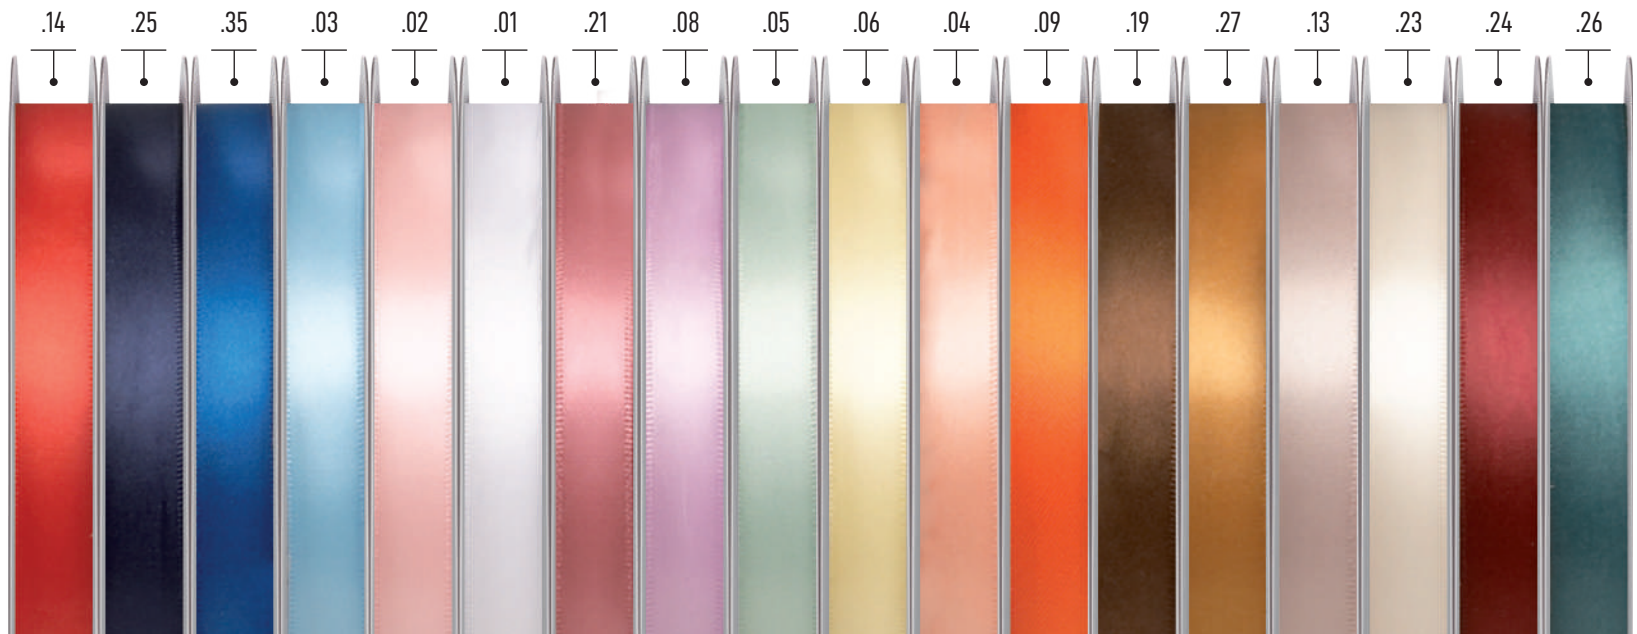

Colores disponibles | Available Colours

ANCHO DE CINTA | RIBBON WIDTH:

3 mm .04 | .05 | .06 | .08 | .09 | .13 | .19 | .21 | .25 | .26 | .27 | .28

6 mm .03 | .05 | .06 | .08 | .09 | .13 | .14 | .21 | .25

12 mm .01 | .02 | .03 | .04 | .05 | .06 | .08 | .09 | .13 | .14 | .23 | .24 | .25 | .26 | .35