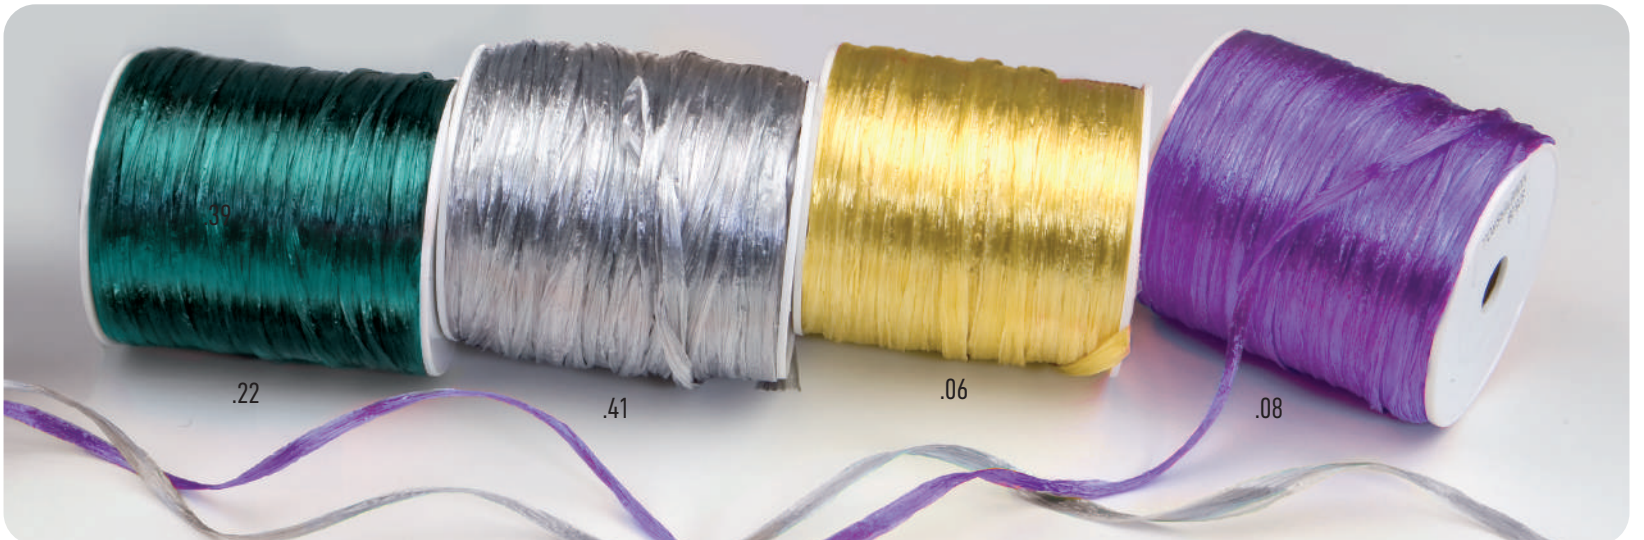

S75

RAFIA RAYÓN BRILLANTE | SHINY PAPER RAFIA | RAFIA CARTA BRILLANTE | RAPHIA EN PAPIER BRILLANT