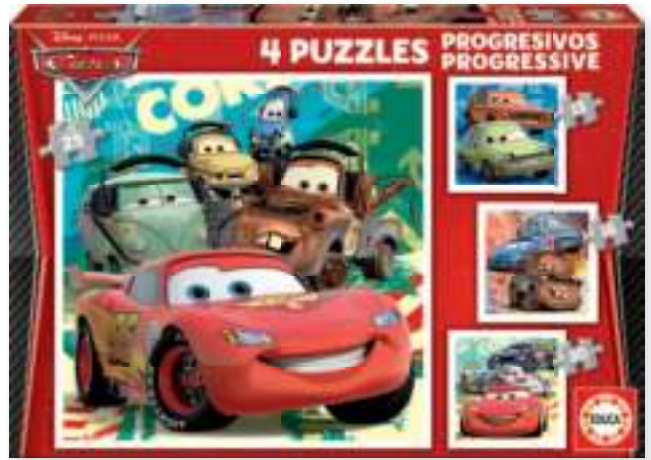

12/16/20/25

PUZZLES CARTÓN

PUZZLES CARTÓN

NEW

Pendiente de aprobación. / En cours d'approbation. / Final approval pending.

12/16/20/25

UO 18628

Disney Classics

12/16/20/25

MM 14942

Cars